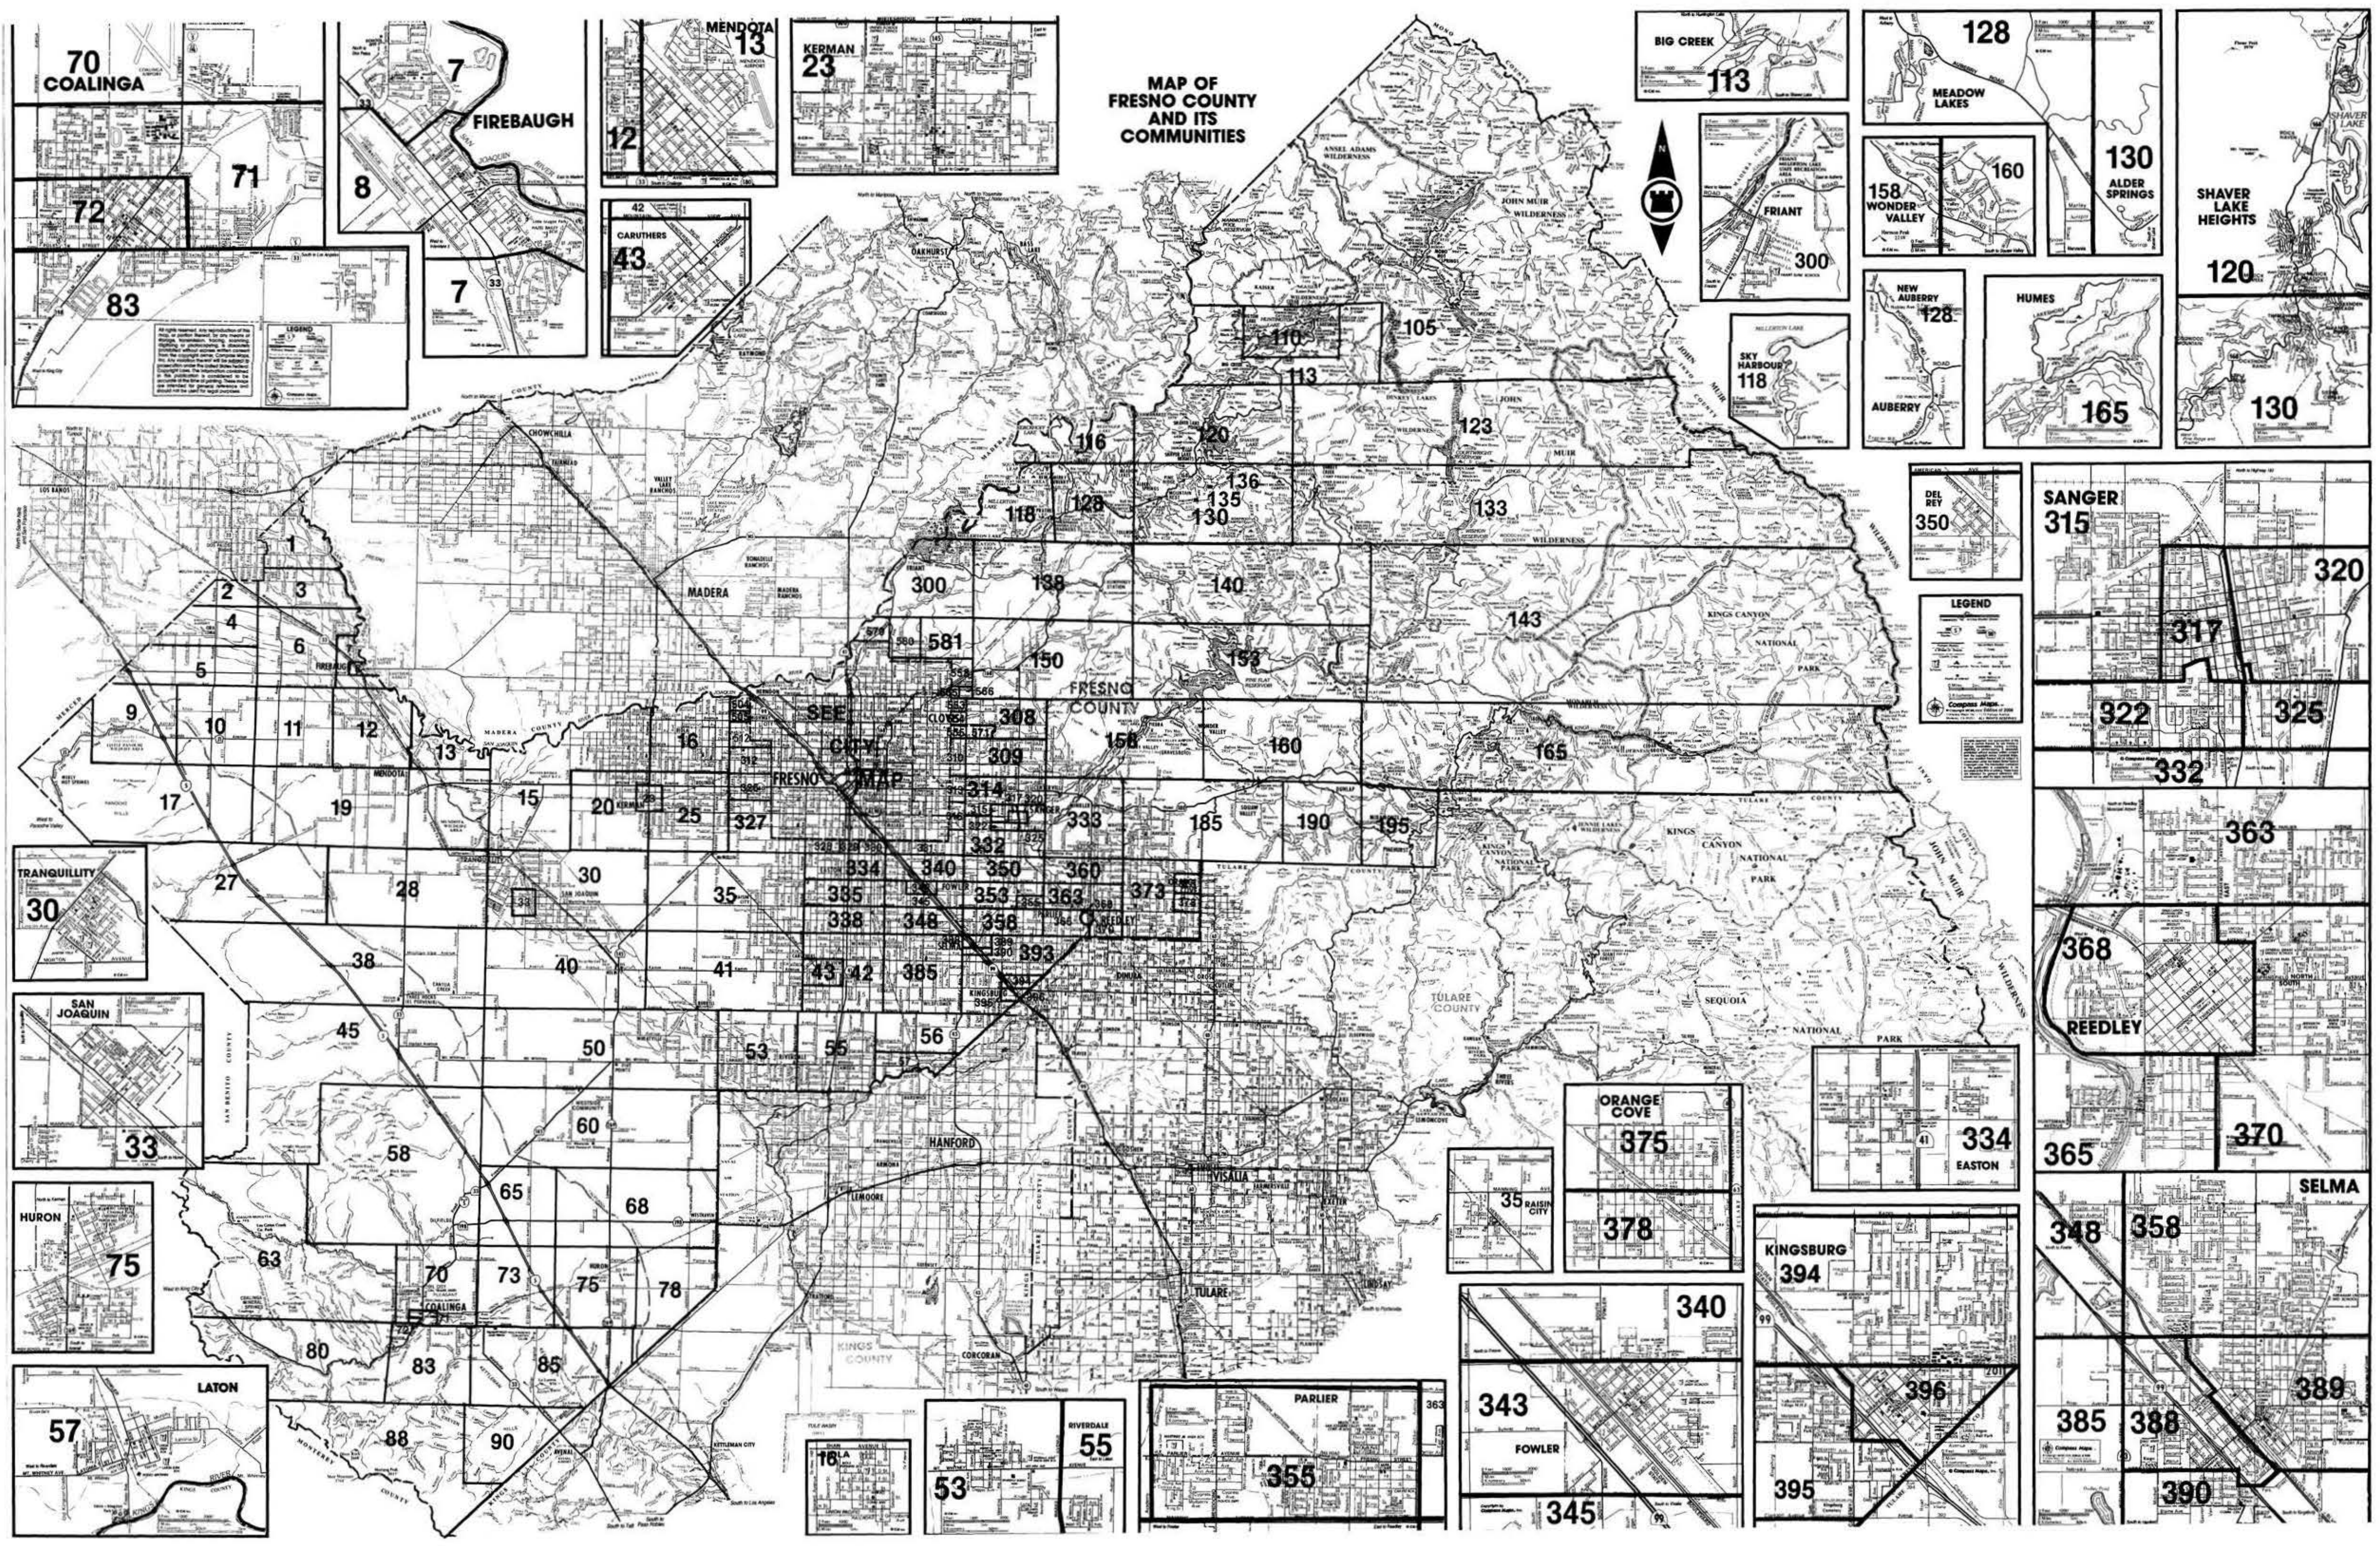

MAP OF FRESNO COUNTY AND ITS COMMUNITIES

70
COALINGA

FIREBAUGH

MENDOTA
13

KERMAN
23

BIG CREEK
113

128
MEADOW LAKES

130
ALDER SPRINGS

120
SHAVER LAKE HEIGHTS

72

71

8

CARUTHERS
43

FRIANT
300

158
WONDER VALLEY

128
NEW AUBERRY