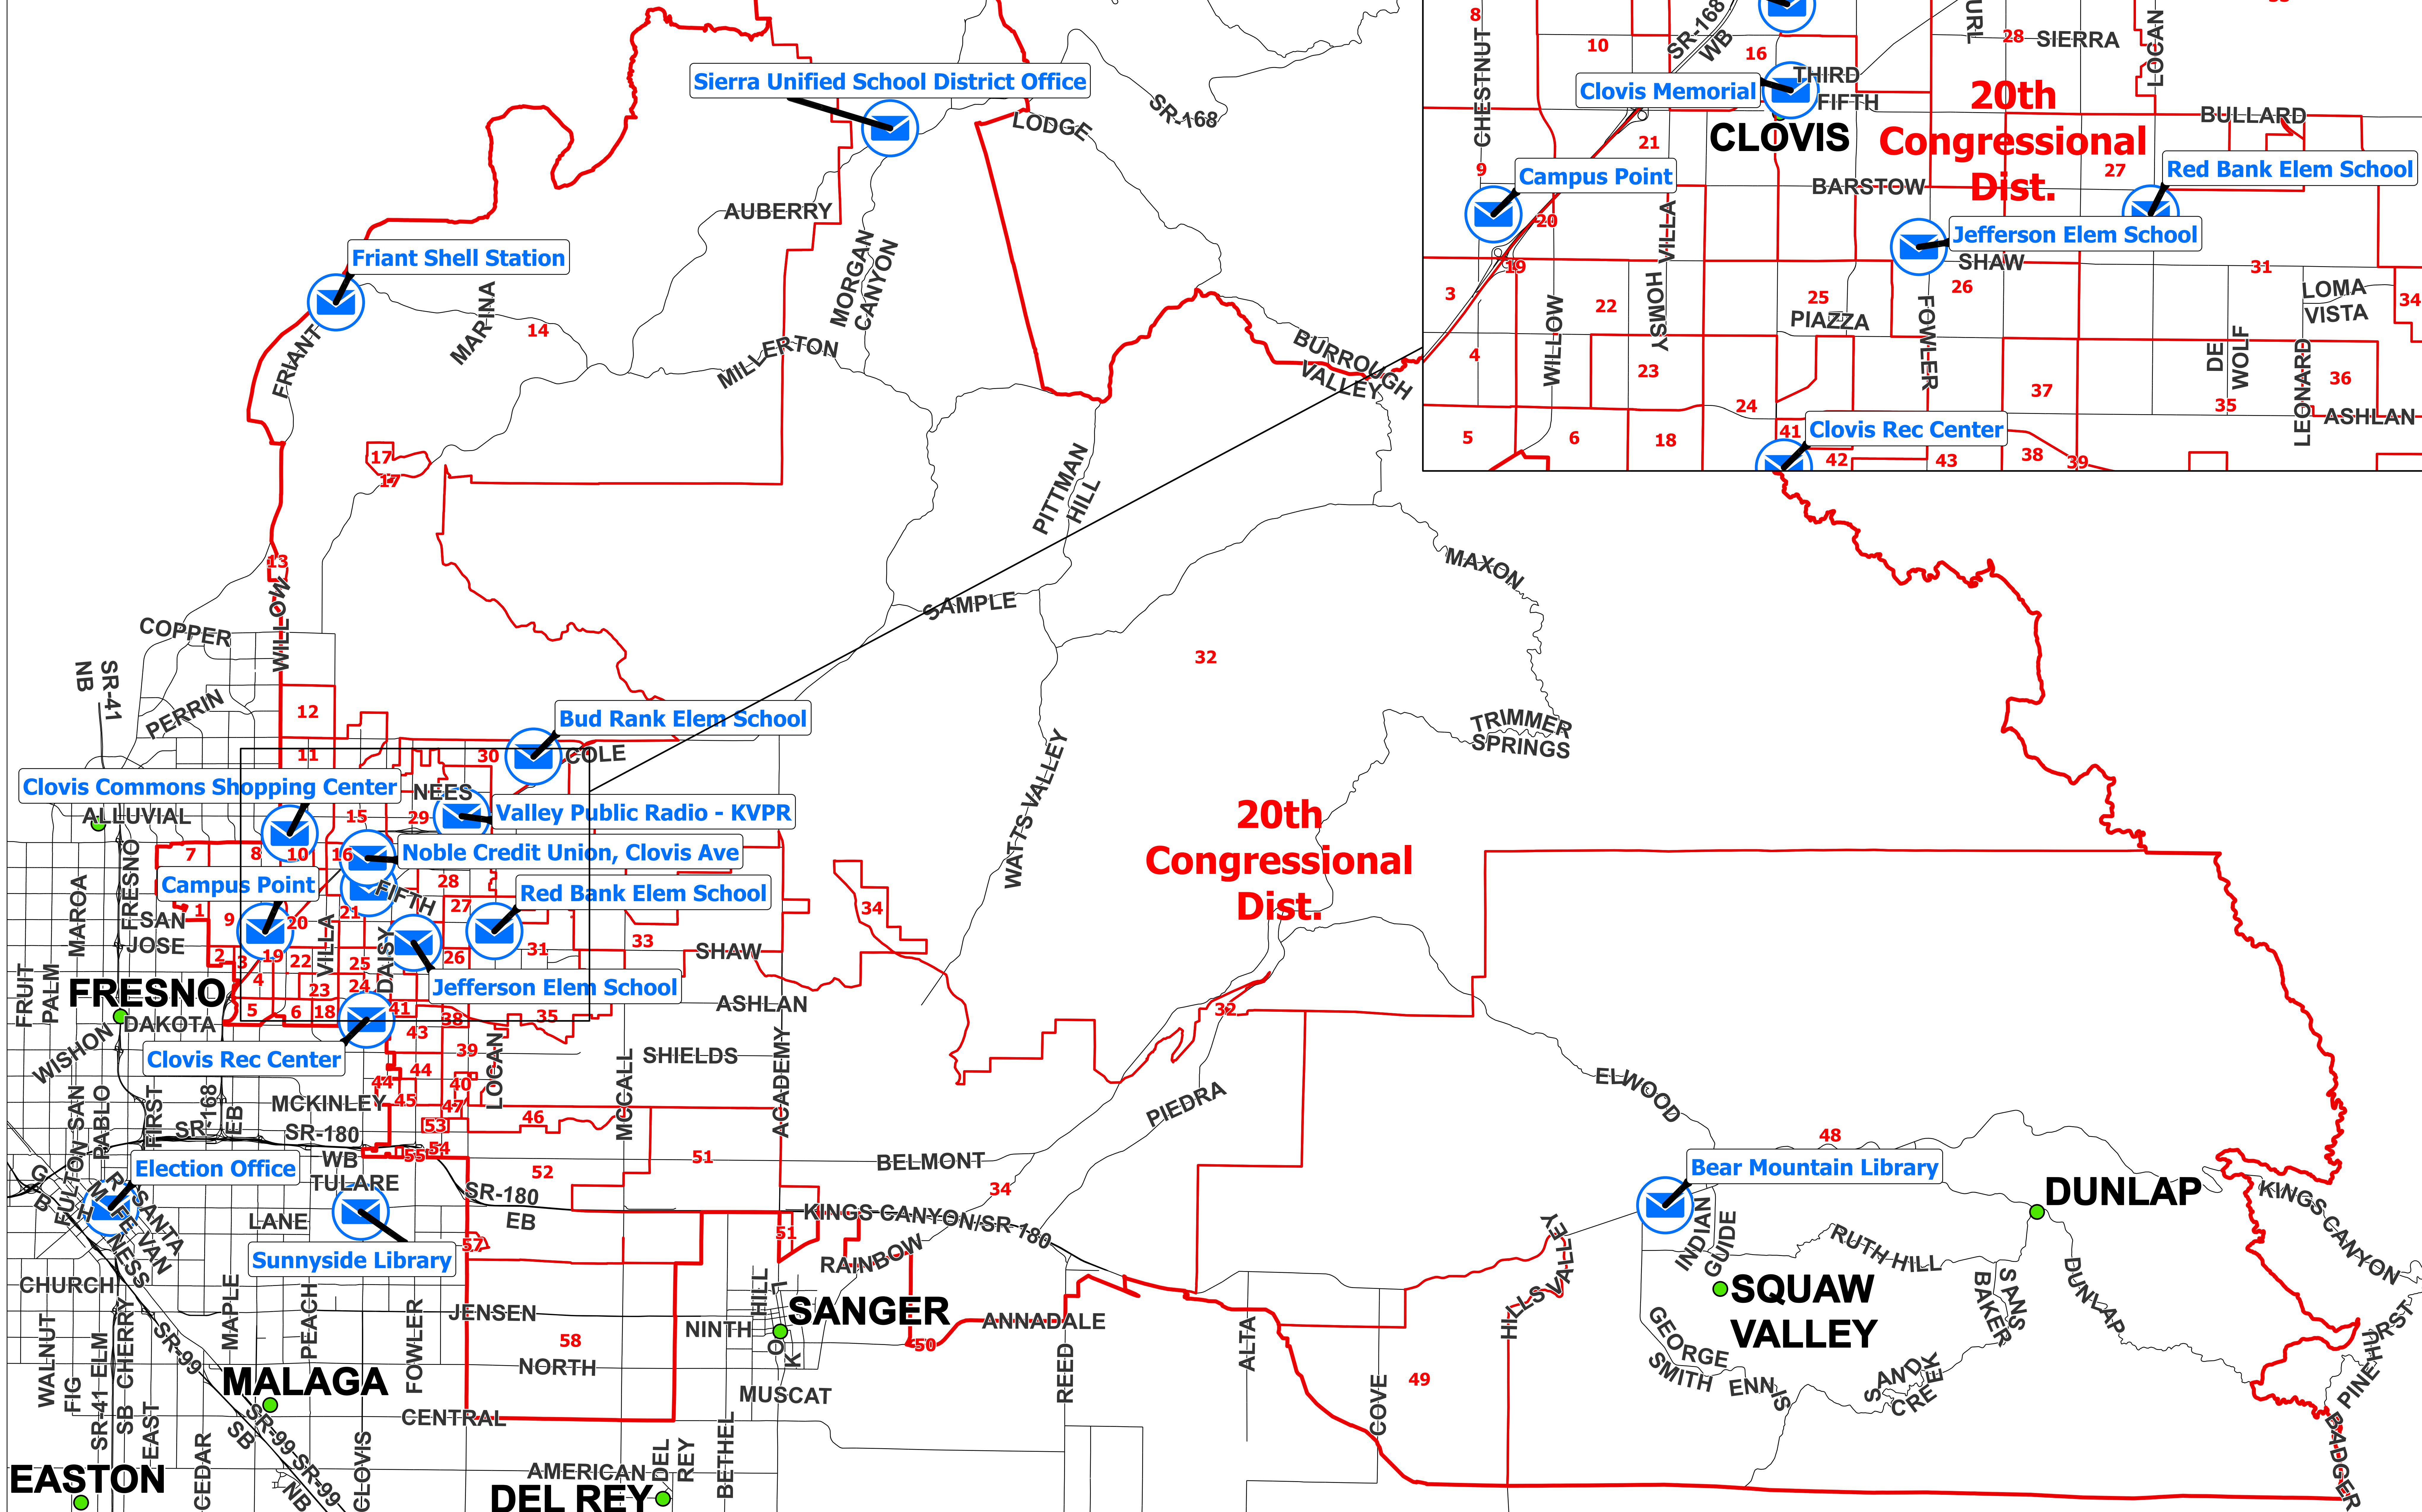

Legend

- Congressional District 20
- City
- Streets
- Voting Precincts
- Drop Boxes

Drop Box Number	Name	Address	City	Zip	Location
1000	Election Office	2221 Kern St	Fresno	93721	At L Street
1019	Bear Mountain Library	30733 E Kings Canyon Rd	Squaw Valley	93675	To the left of the front doors
1021	Sierra Unified School District Office	29143 Auberry Rd	Prather	93651	To the right of the entrance of building between the pillars
1022	Friant Shell Station	17822 N Friant Rd	Friant	93626	At North Fork Rd, to the right of the main entrance
1023	Bud Rank Elem School	3650 N Powers Ave	Clovis	93619	Drive thru parking lot, northside of campus, near kindergarten wing
1024	Red Bank Elem School	1454 N Locan Ave	Clovis	93619	At school entrance near the Administration Office/Cafeteria
1025	Clovis Rec Center	3495 Clovis Ave	Clovis	93612	West side of building near wheelchair ramp
1026	Jefferson Elem School	1880 Fowler Ave	Clovis	93611	At Shaw Ave, south of school library
1027	Clovis Memorial	808 4th St	Clovis	93612	At Veteran's Pkwy, across from main entrance
1028	Noble Credit Union, Clovis Ave	175 N Clovis Ave	Clovis	93612	In front of building to the right of the ATM
1029	Campus Point	3090 E Campus Pointe Dr	Fresno	93710	Across from Maya Cinemas
1030	Clovis Commons Shopping Center	655 W Herndon Ave	Clovis	93612	At Willow Ave, in front of Best Buy
1062	Sunnyside Library	5566 E Kings Canyon Rd	Fresno	93727	At Clovis Ave, to the right of the main entrance
1065	Valley Public Radio - KVPR	2589 Alluvial Ave	Clovis	93611	Northwest corner of Alluvial Ave and N. Temperance Ave

March 19, 2024 Congressional District 20 Special Primary DROP BOXES