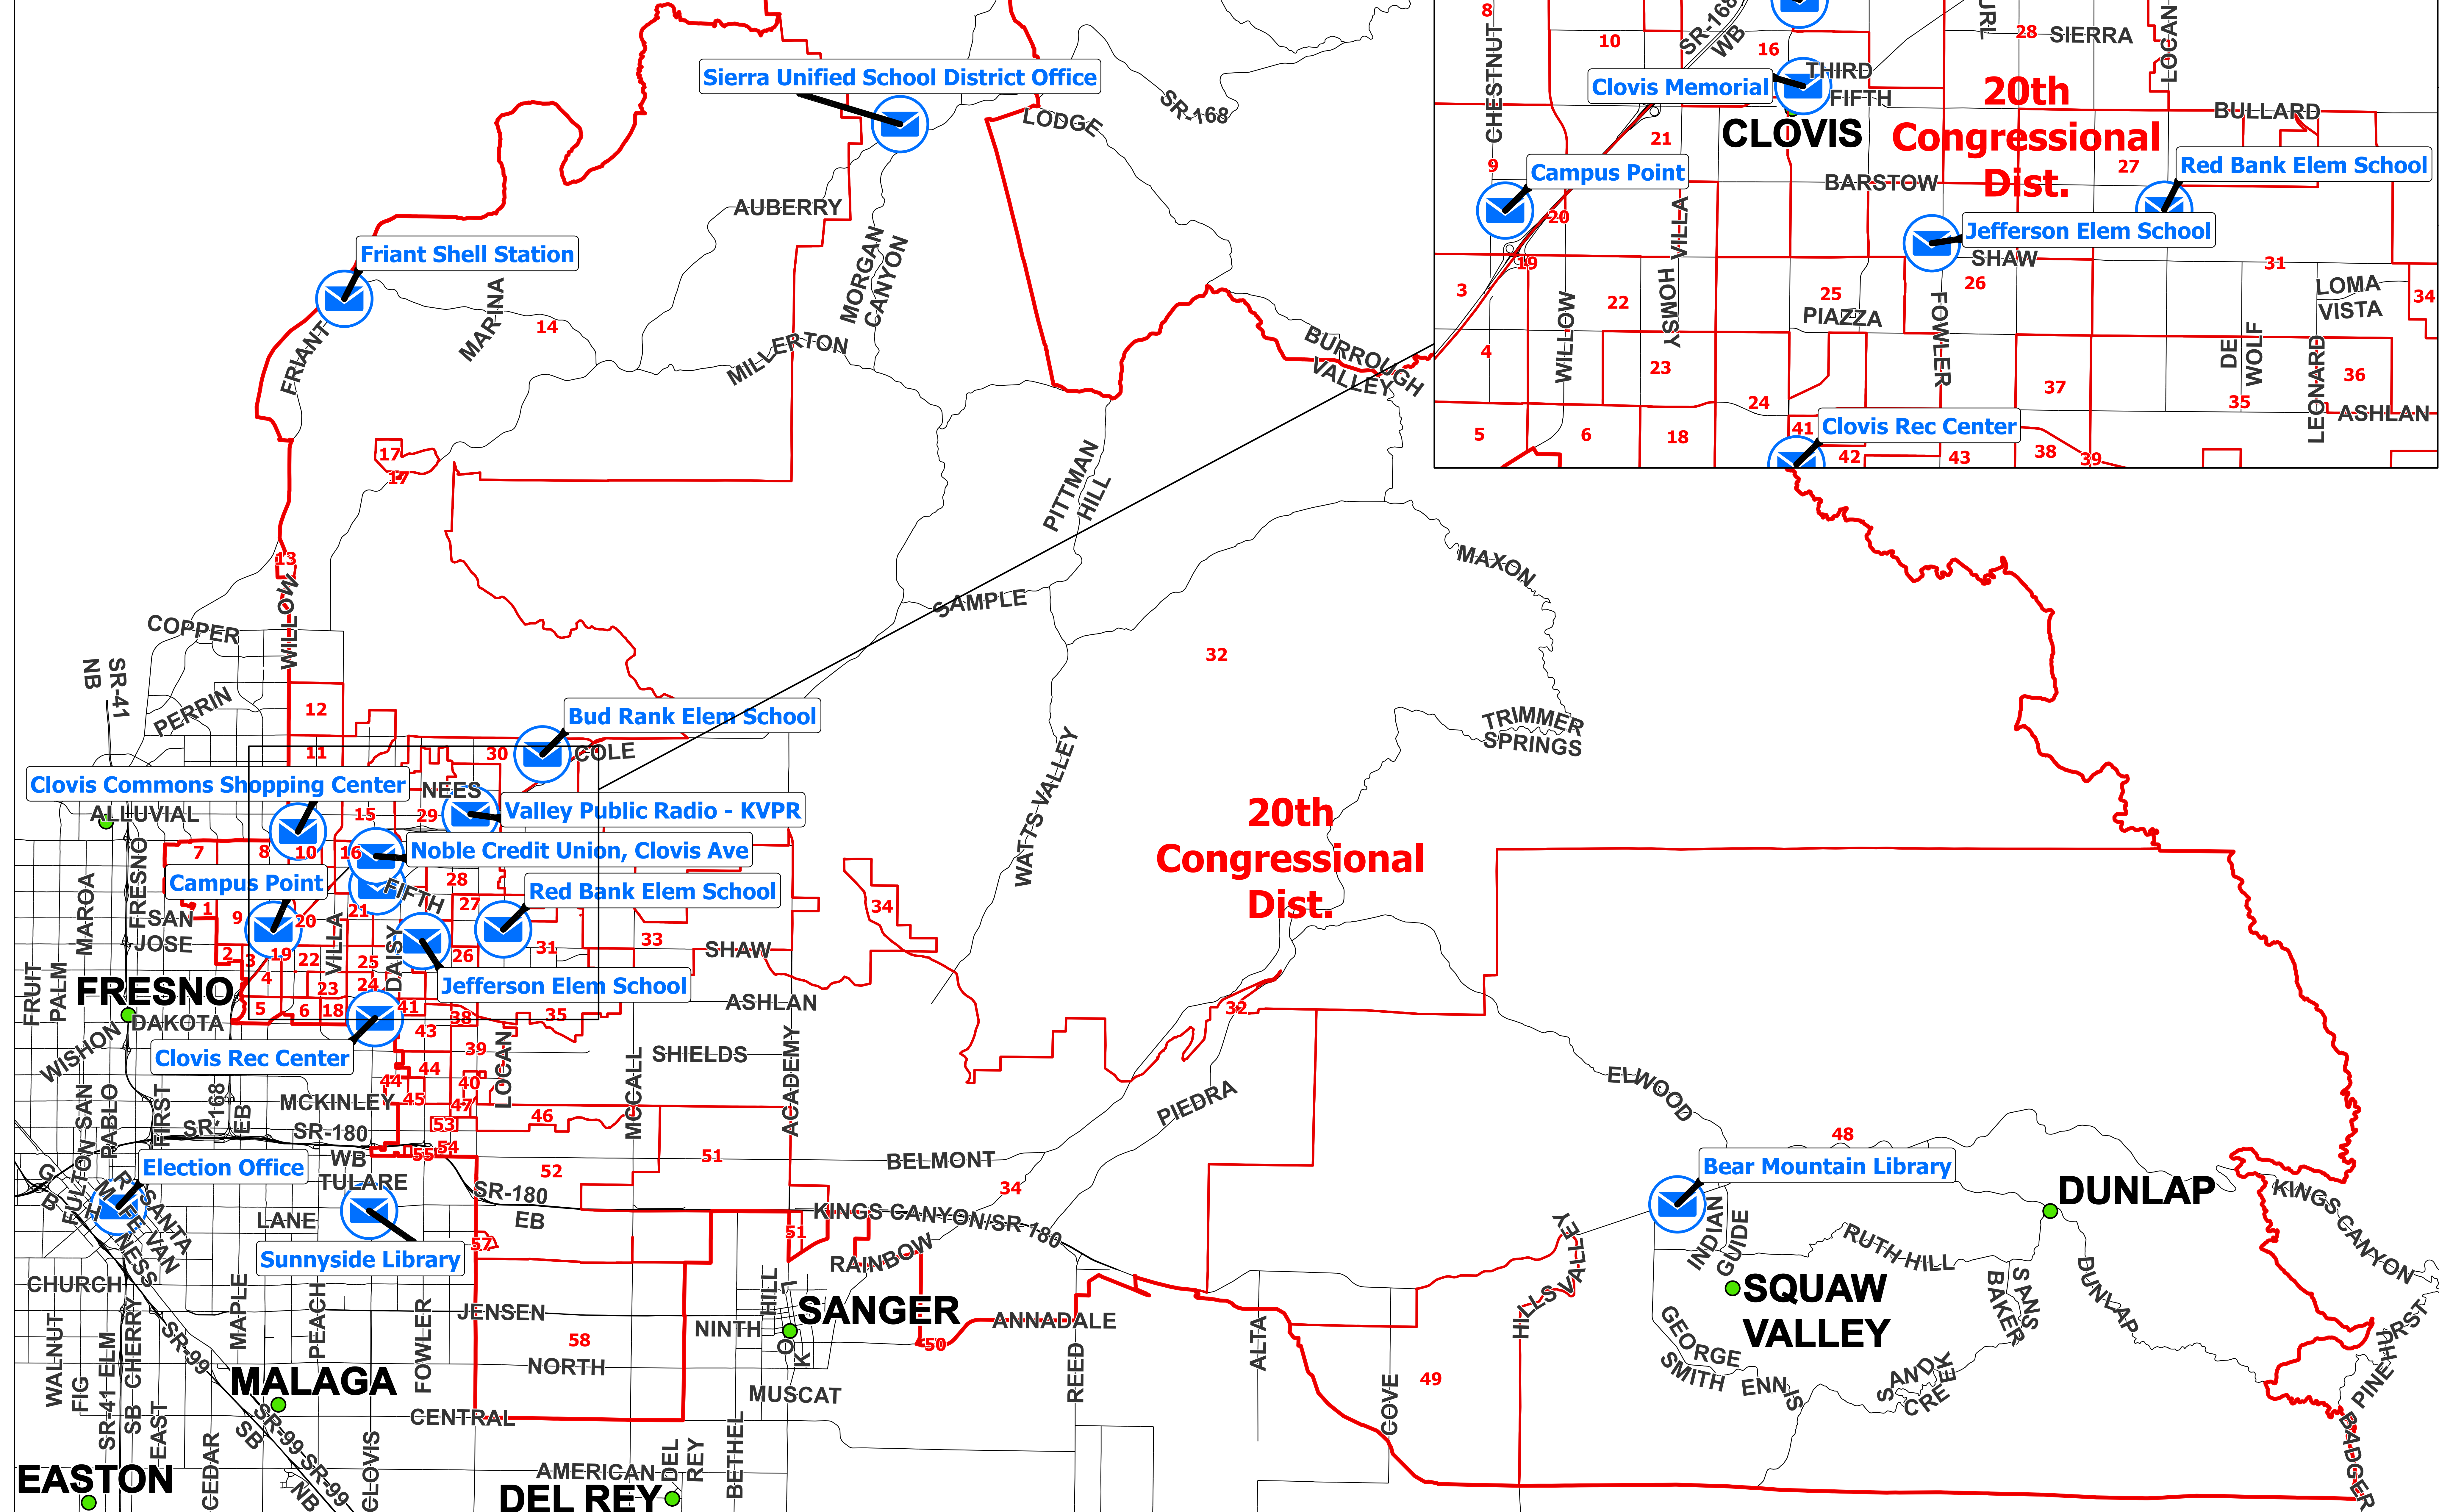

Legend

- Congressional District 20
- City
- Streets
- Voting Precincts
- Drop Boxes

Drop Box Number	Name	Address	City	Zip	Location
1000	Election Office	2221 Kern St	Fresno	93721	At L Street
1019	Bear Mountain Library	30733 E Kings Canyon Rd	Squaw Valley	93675	To the left of the front doors
1021	Sierra Unified School District Office	29143 Auberry Rd	Prather	93651	To the right of the entrance of building between the pillars
1022	Friant Shell Station	17822 N Friant Rd	Friant	93626	At North Fork Rd, to the right of the main entrance
1023	Bud Rank Elem School	3650 N Powers Ave	Clovis	93619	Drive thru parking lot, northside of campus, near kindergarten wing
1024	Red Bank Elem School	1454 N Locan Ave	Clovis	93619	At school entrance near the Administration Office/Cafeteria
1025	Clovis Rec Center	3495 Clovis Ave	Clovis	93612	West side of building near wheelchair ramp
1026	Jefferson Elem School	1880 Fowler Ave	Clovis	93611	At Shaw Ave, south of school library
1027	Clovis Memorial	808 4th St	Clovis	93612	At Veteran's Pkwy, across from main entrance
1028	Noble Credit Union, Clovis Ave	175 N Clovis Ave	Clovis	93612	In front of building to the right of the ATM
1029	Campus Point	3090 E Campus Pointe Dr	Fresno	93710	Across from Maya Cinemas
1030	Clovis Commons Shopping Center	655 W Herndon Ave	Clovis	93612	At Willow Ave, in front of Best Buy
1062	Sunnyside Library	5566 E Kings Canyon Rd	Fresno	93727	At Clovis Ave, to the right of the main entrance
1065	Valley Public Radio - KVPR	2589 Alluvial Ave	Clovis	93611	Northwest corner of Alluvial Ave and N. Temperance Ave

May 21, 2024 Congressional District 20 Special General DROP BOXES