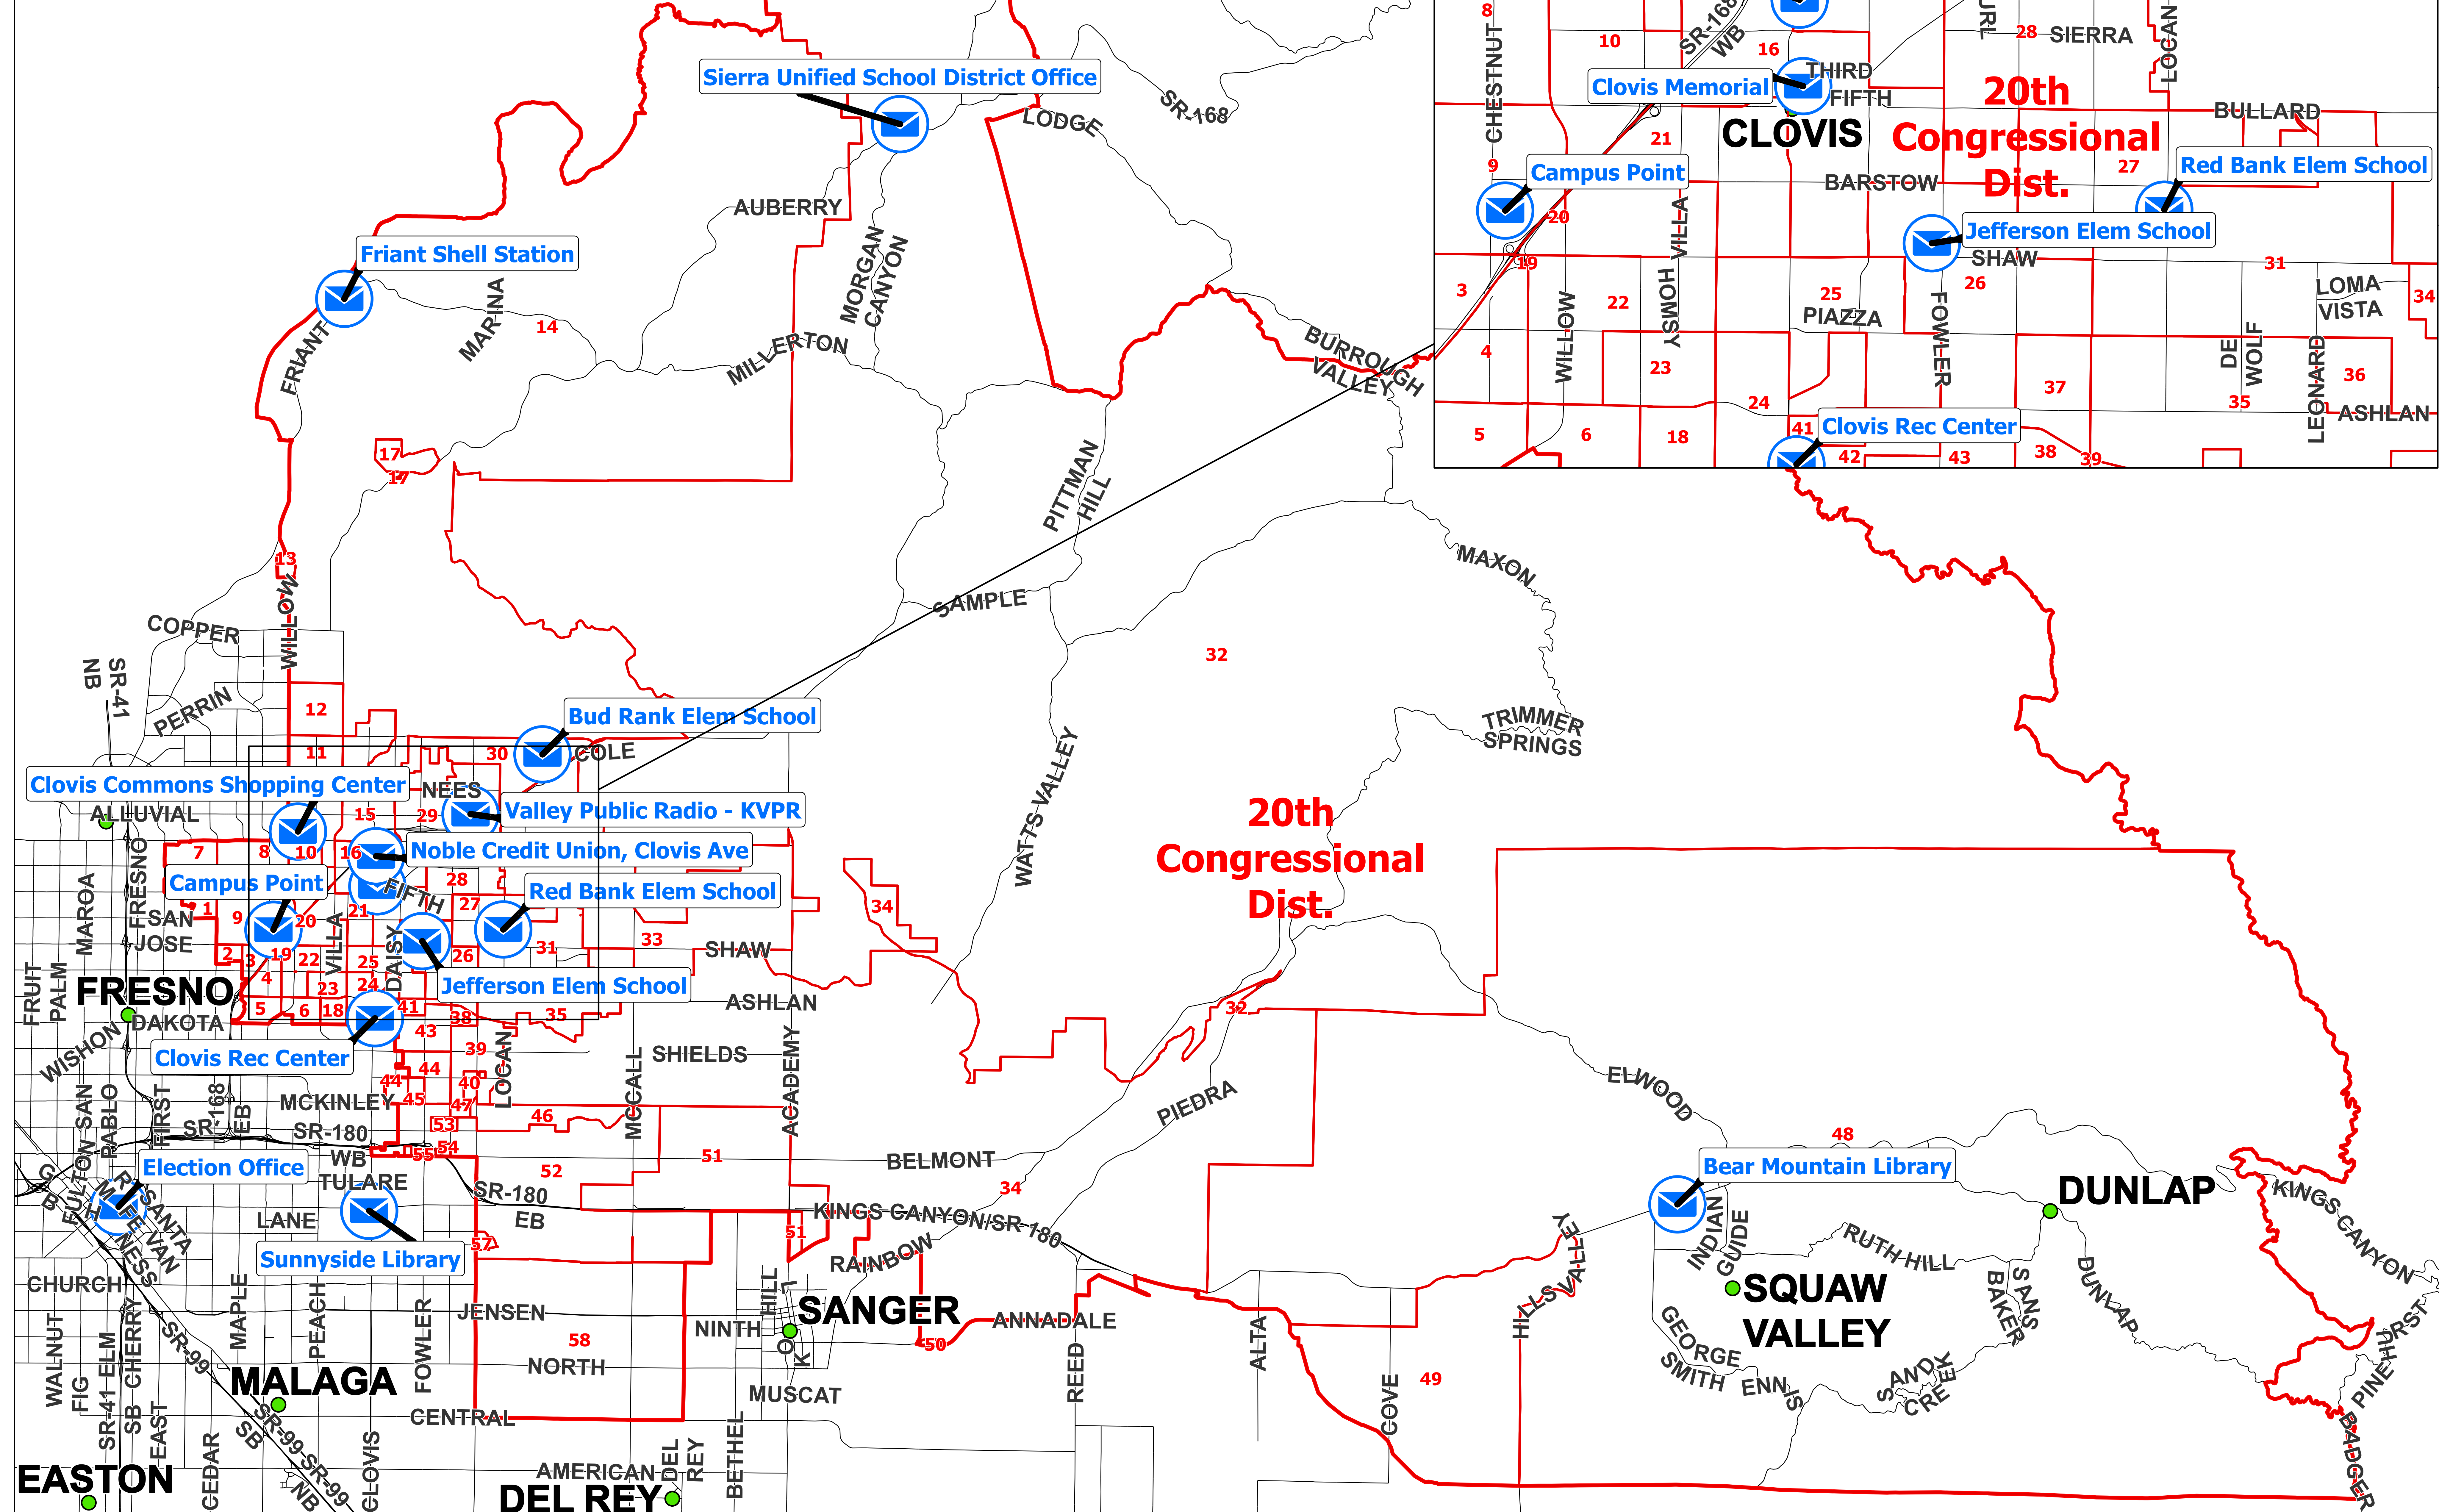

Legend

- Congressional District 20
- City
- Streets
- Voting Precincts
- Drop Boxes

Drop Box Number	Name	Address	City	Zip	Location
1000	Election Office	2221 Kern St	Fresno	93721	At L Street
1019	Bear Mountain Library	30733 E Kings Canyon Rd	Squaw Valley	93675	To the left of the front doors
1021	Sierra Unified School District Office	29143 Auberry Rd	Prather	93651	To the right of the entrance of building between the pillars
1022	Friant Shell Station	17822 N Friant Rd	Friant	93626	At North Fork Rd, to the right of the main entrance
1023	Bud Rank Elem School	3650 N Powers Ave	Clovis	93619	Drive thru parking lot, northside of campus, near kindergarten wing
1024	Red Bank Elem School	1454 N Locan Ave	Clovis	93619	At school entrance near the Administration Office/Cafeteria
1025	Clovis Rec Center	3495 Clovis Ave	Clovis	93612	West side of building near wheelchair ramp
1026	Jefferson Elem School	1880 Fowler Ave	Clovis	93611	At Shaw Ave, south of school library
1027	Clovis Memorial	808 4th St	Clovis	93612	At Veteran's Pkwy, across from main entrance
1028	Noble Credit Union, Clovis Ave	175 N Clovis Ave	Clovis	93612	In front of building to the right of the ATM
1029	Campus Point	3090 E Campus Pointe Dr	Fresno	93710	Across from Maya Cinemas
1030	Clovis Commons Shopping Center	655 W Herndon Ave	Clovis	93612	At Willow Ave, in front of Best Buy
1062	Sunnyside Library	5566 E Kings Canyon Rd	Fresno	93727	At Clovis Ave, to the right of the main entrance
1065	Valley Public Radio - KVPR	2589 Alluvial Ave	Clovis	93611	Northwest corner of Alluvial Ave and N. Temperance Ave

May 21, 2024 Congressional District 20 Special General

UBICACIONES DE LOS BUZONES DE DEPÓSITO DE BOLETAS