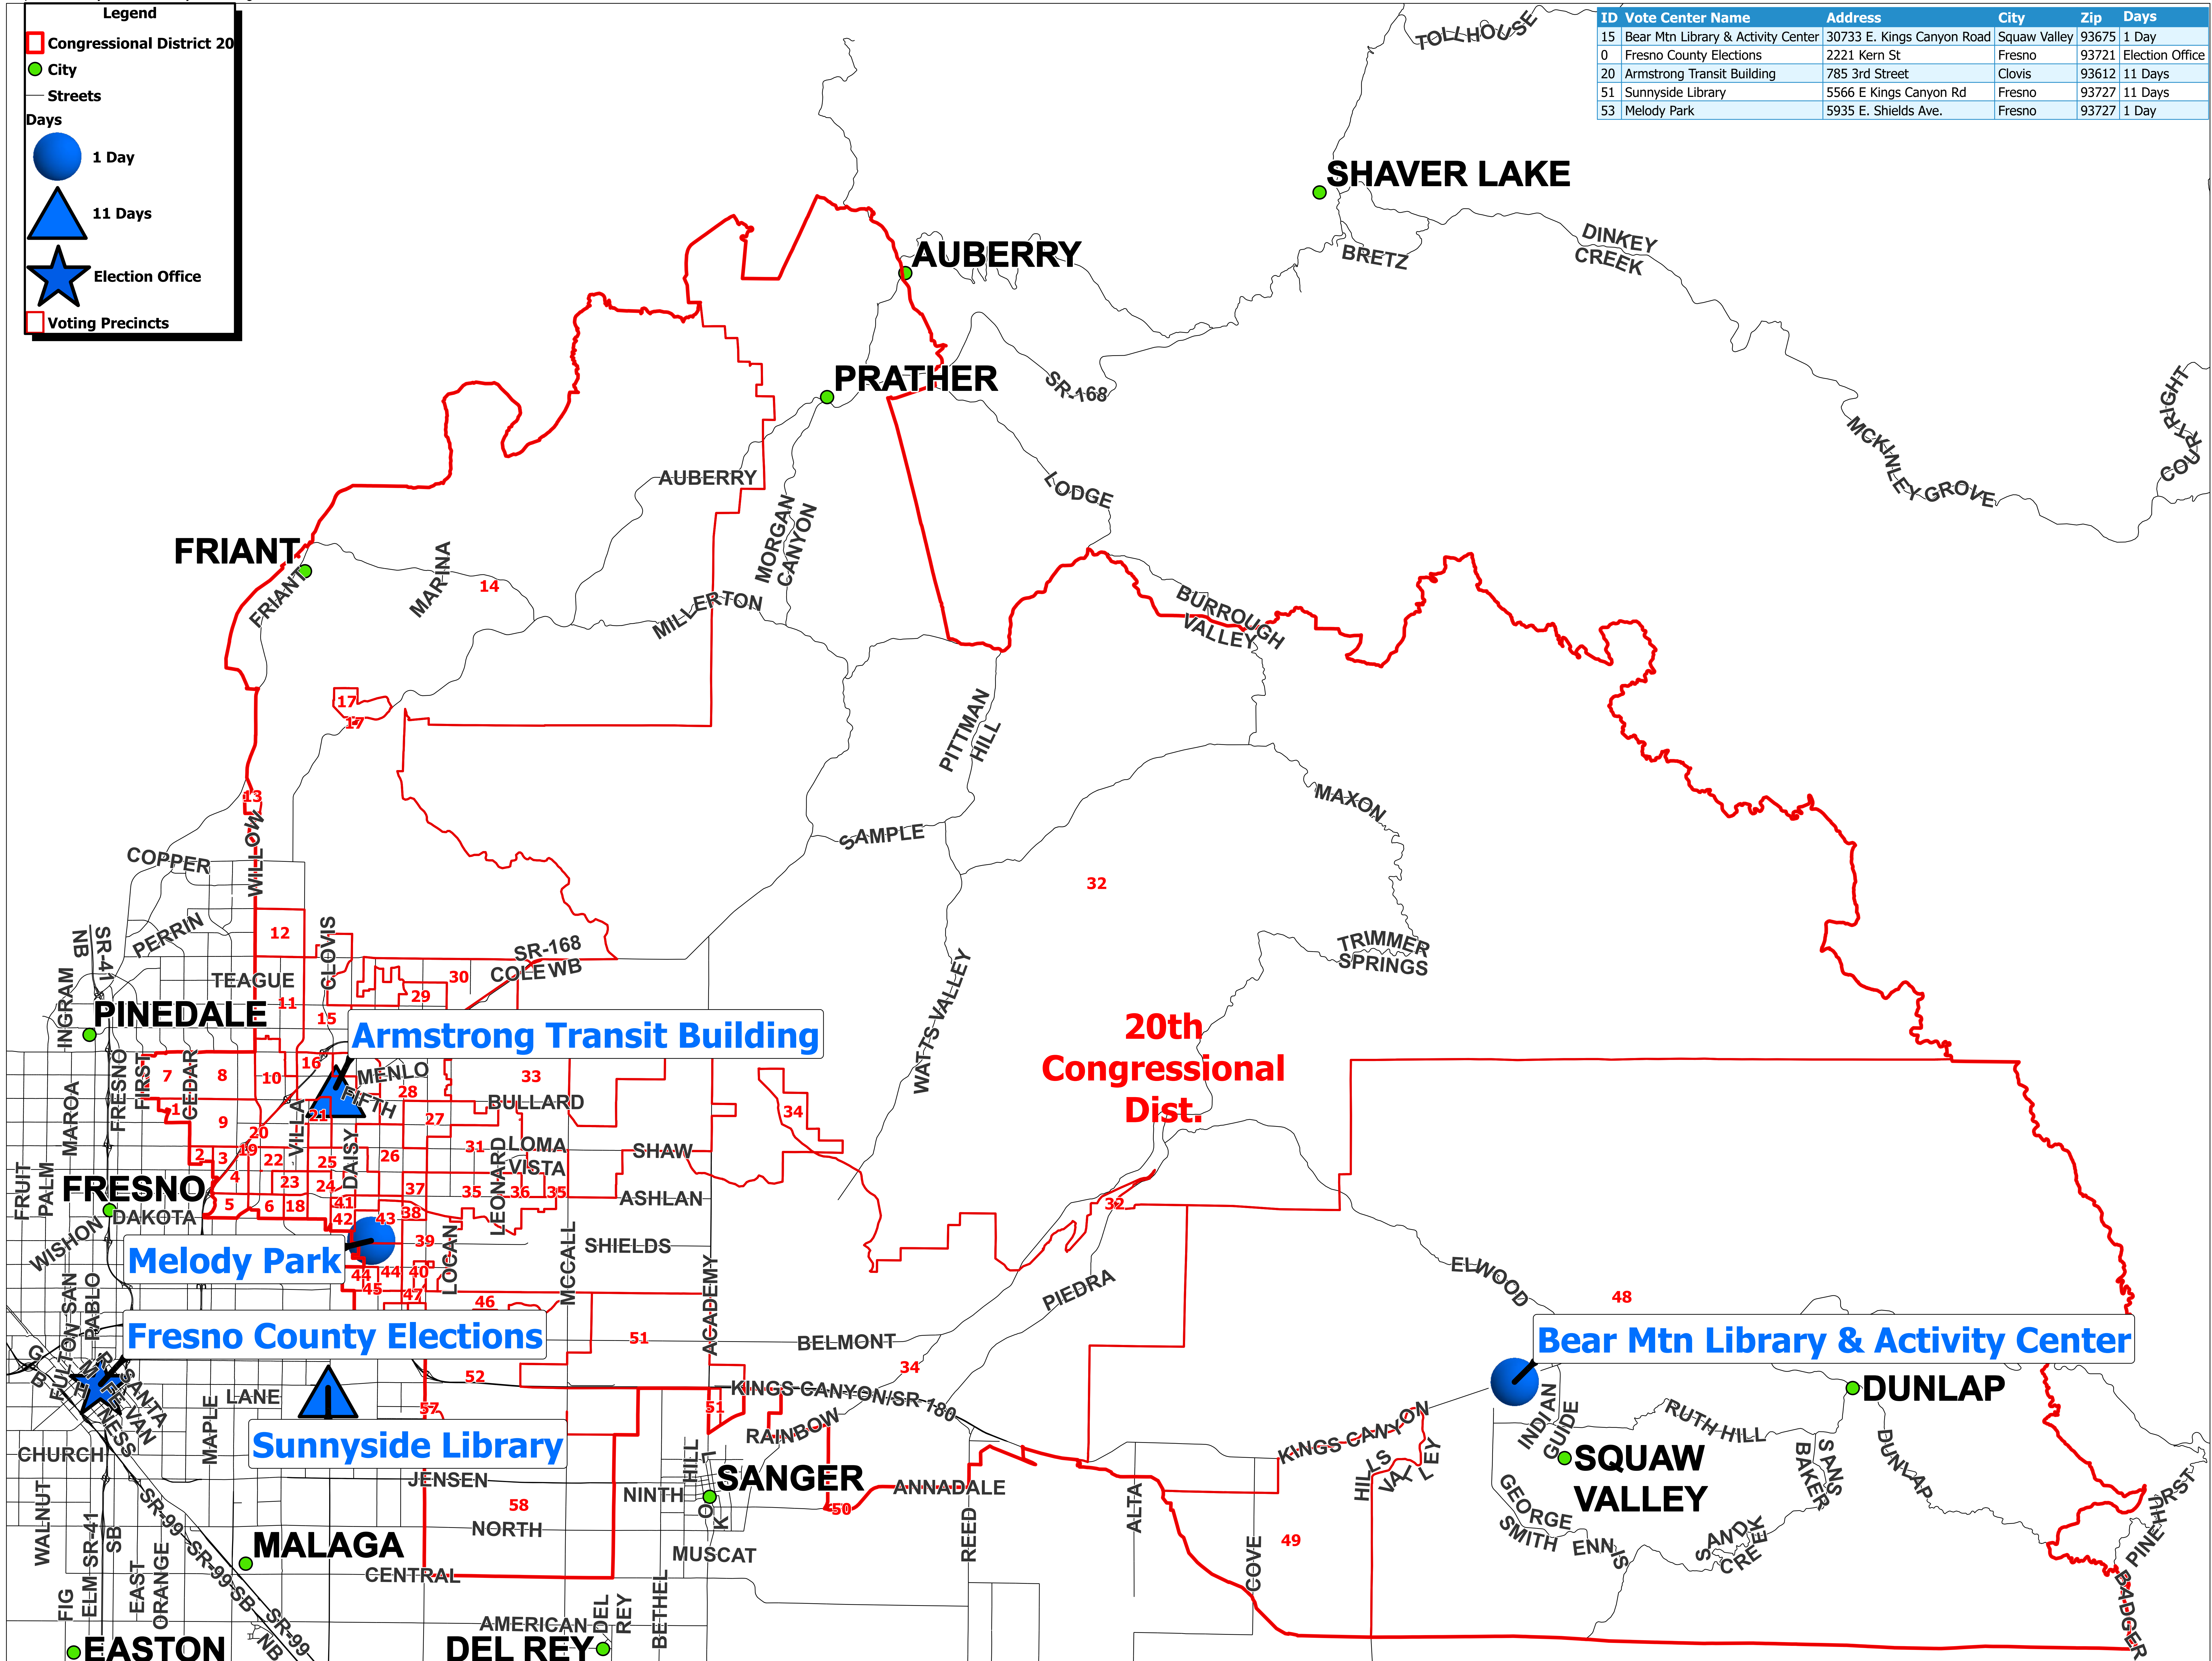

Legend

- Congressional District 20
- City
- Streets
- Days**
- 1 Day
- ▲ 11 Days
- ★ Election Office
- Voting Precincts

ID	Vote Center Name	Address	City	Zip	Days
15	Bear Mtn Library & Activity Center	30733 E. Kings Canyon Road	Squaw Valley	93675	1 Day
0	Fresno County Elections	2221 Kern St	Fresno	93721	Election Office
20	Armstrong Transit Building	785 3rd Street	Clovis	93612	11 Days
51	Sunnyside Library	5566 E Kings Canyon Rd	Fresno	93727	11 Days
53	Melody Park	5935 E. Shields Ave.	Fresno	93727	1 Day

May 21, 2024 Congressional District 20 Special General

UBICACIONES DE LOS CENTROS DE VOTACIÓN