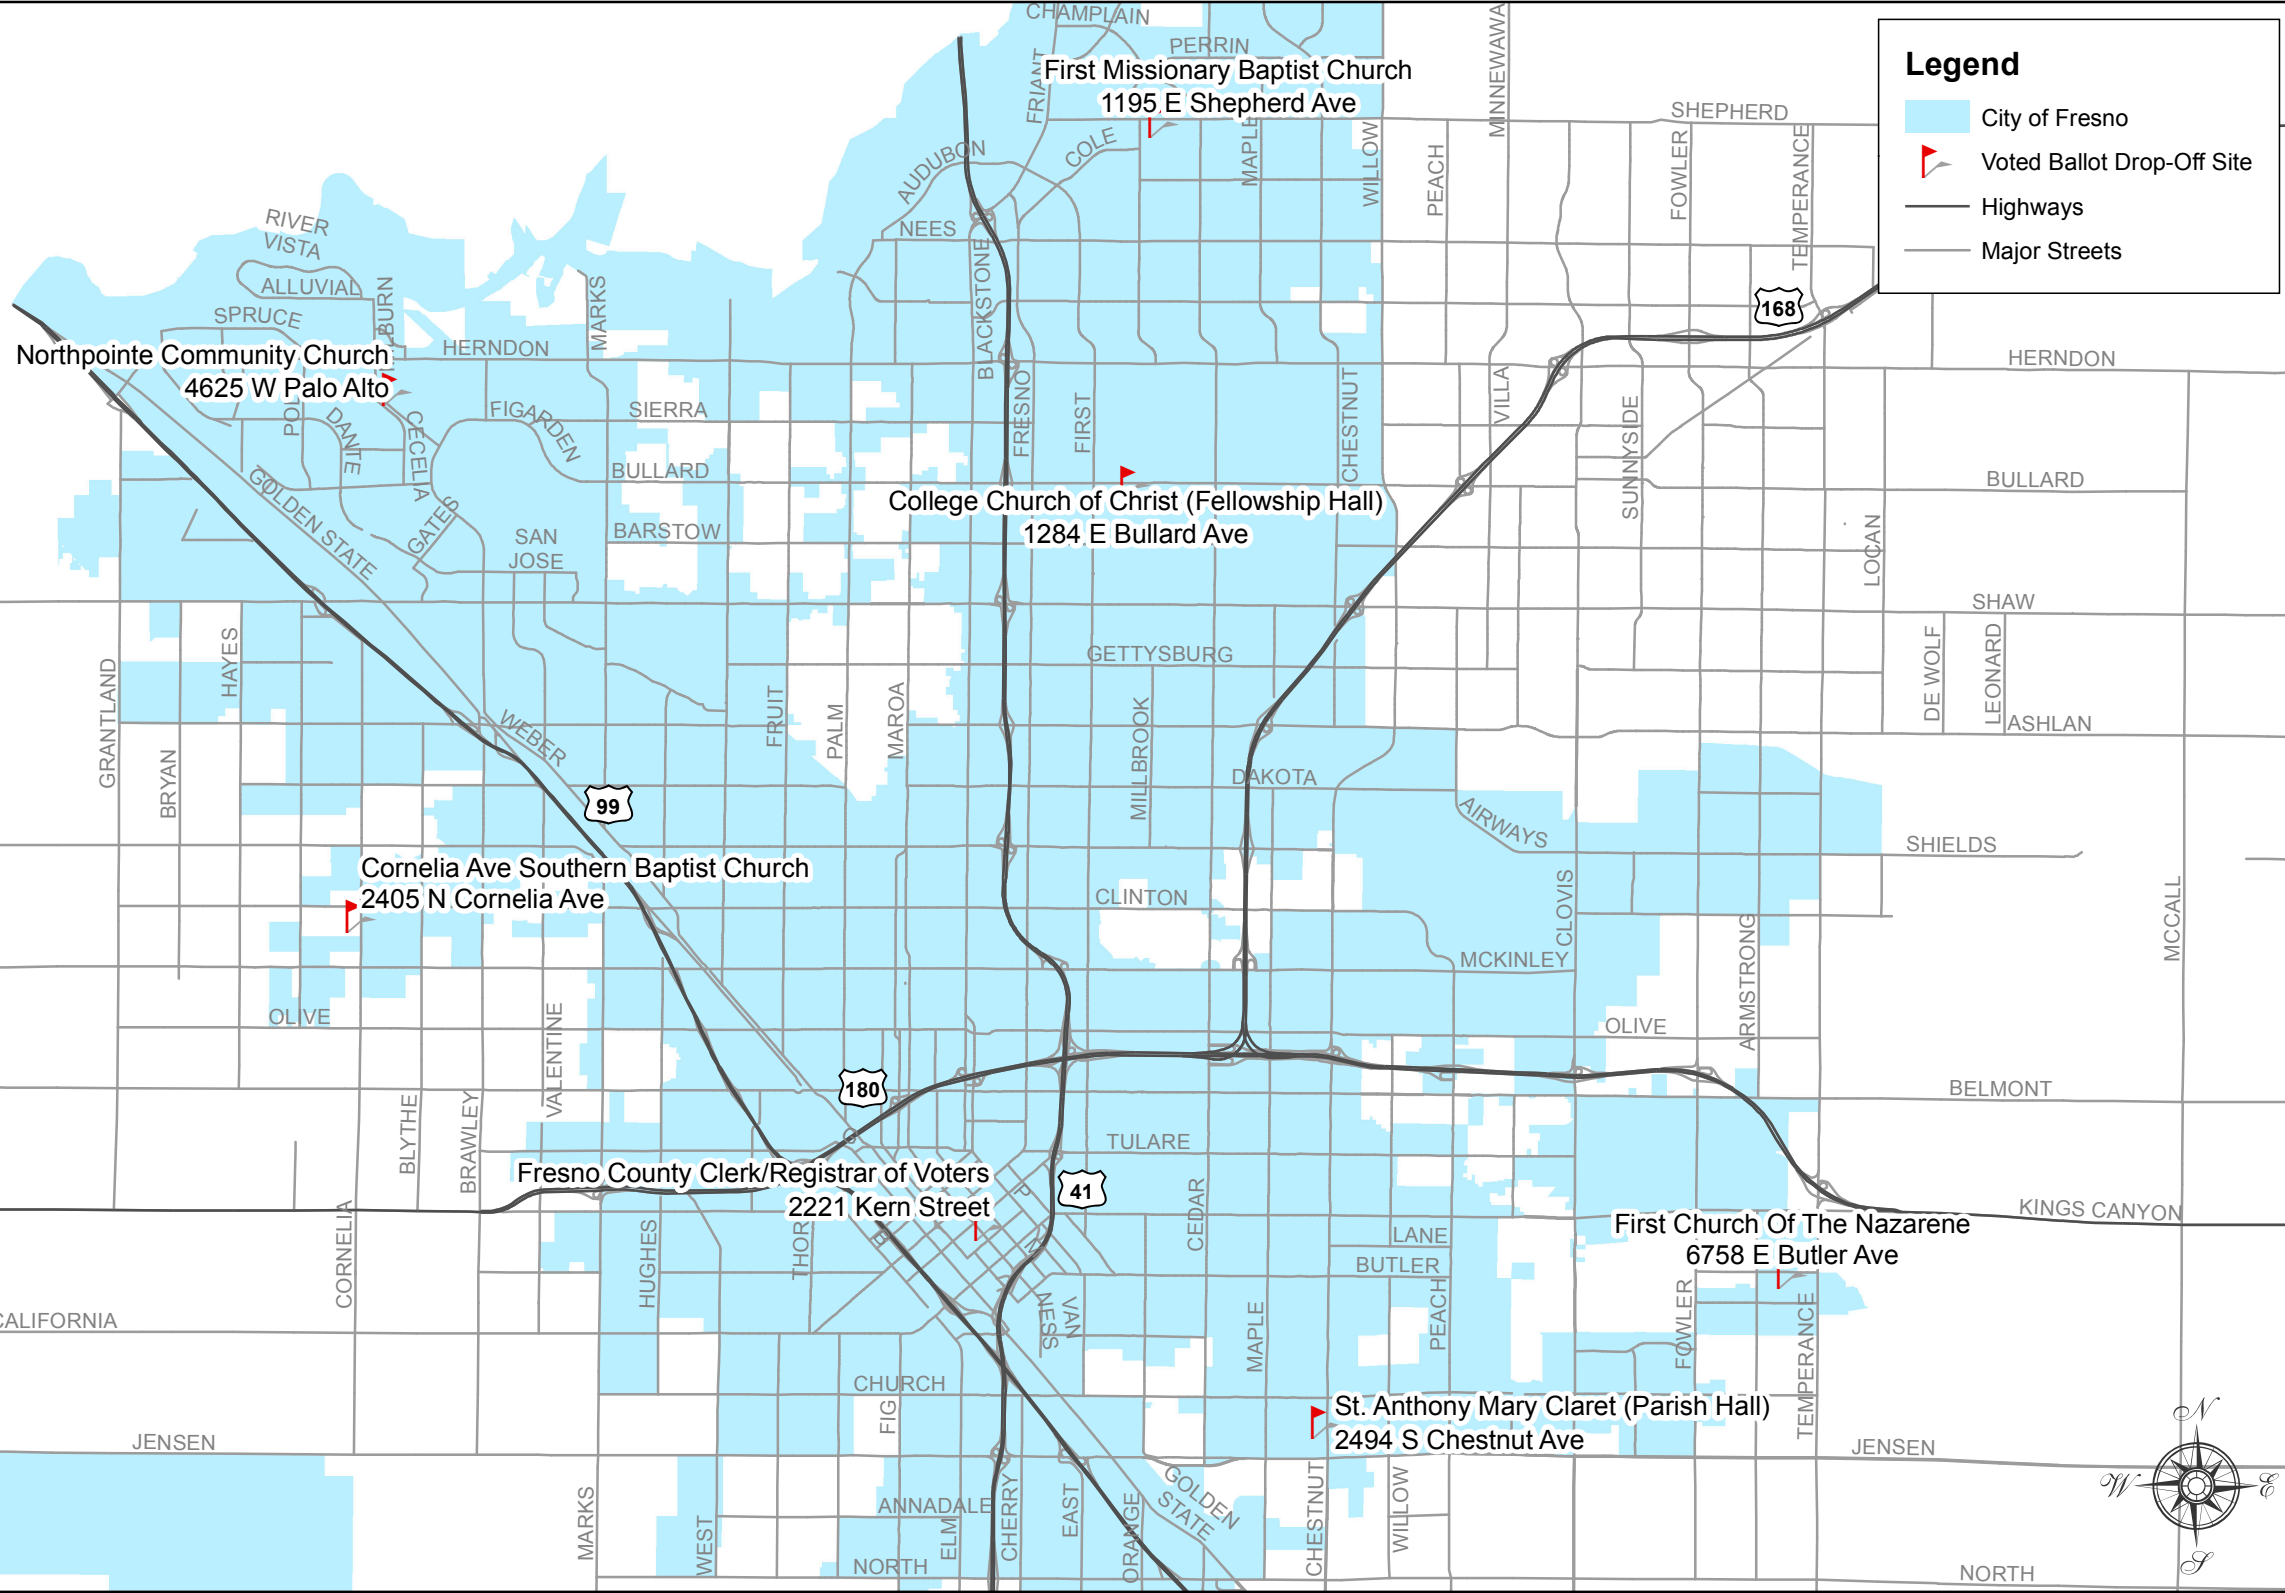

Legend

- City of Fresno
- Voted Ballot Drop-Off Site
- Highways
- Major Streets

Northpointe Community Church
4625 W Palo Alto

First Missionary Baptist Church
1195 E Shepherd Ave

College Church of Christ (Fellowship Hall)
1284 E Bullard Ave