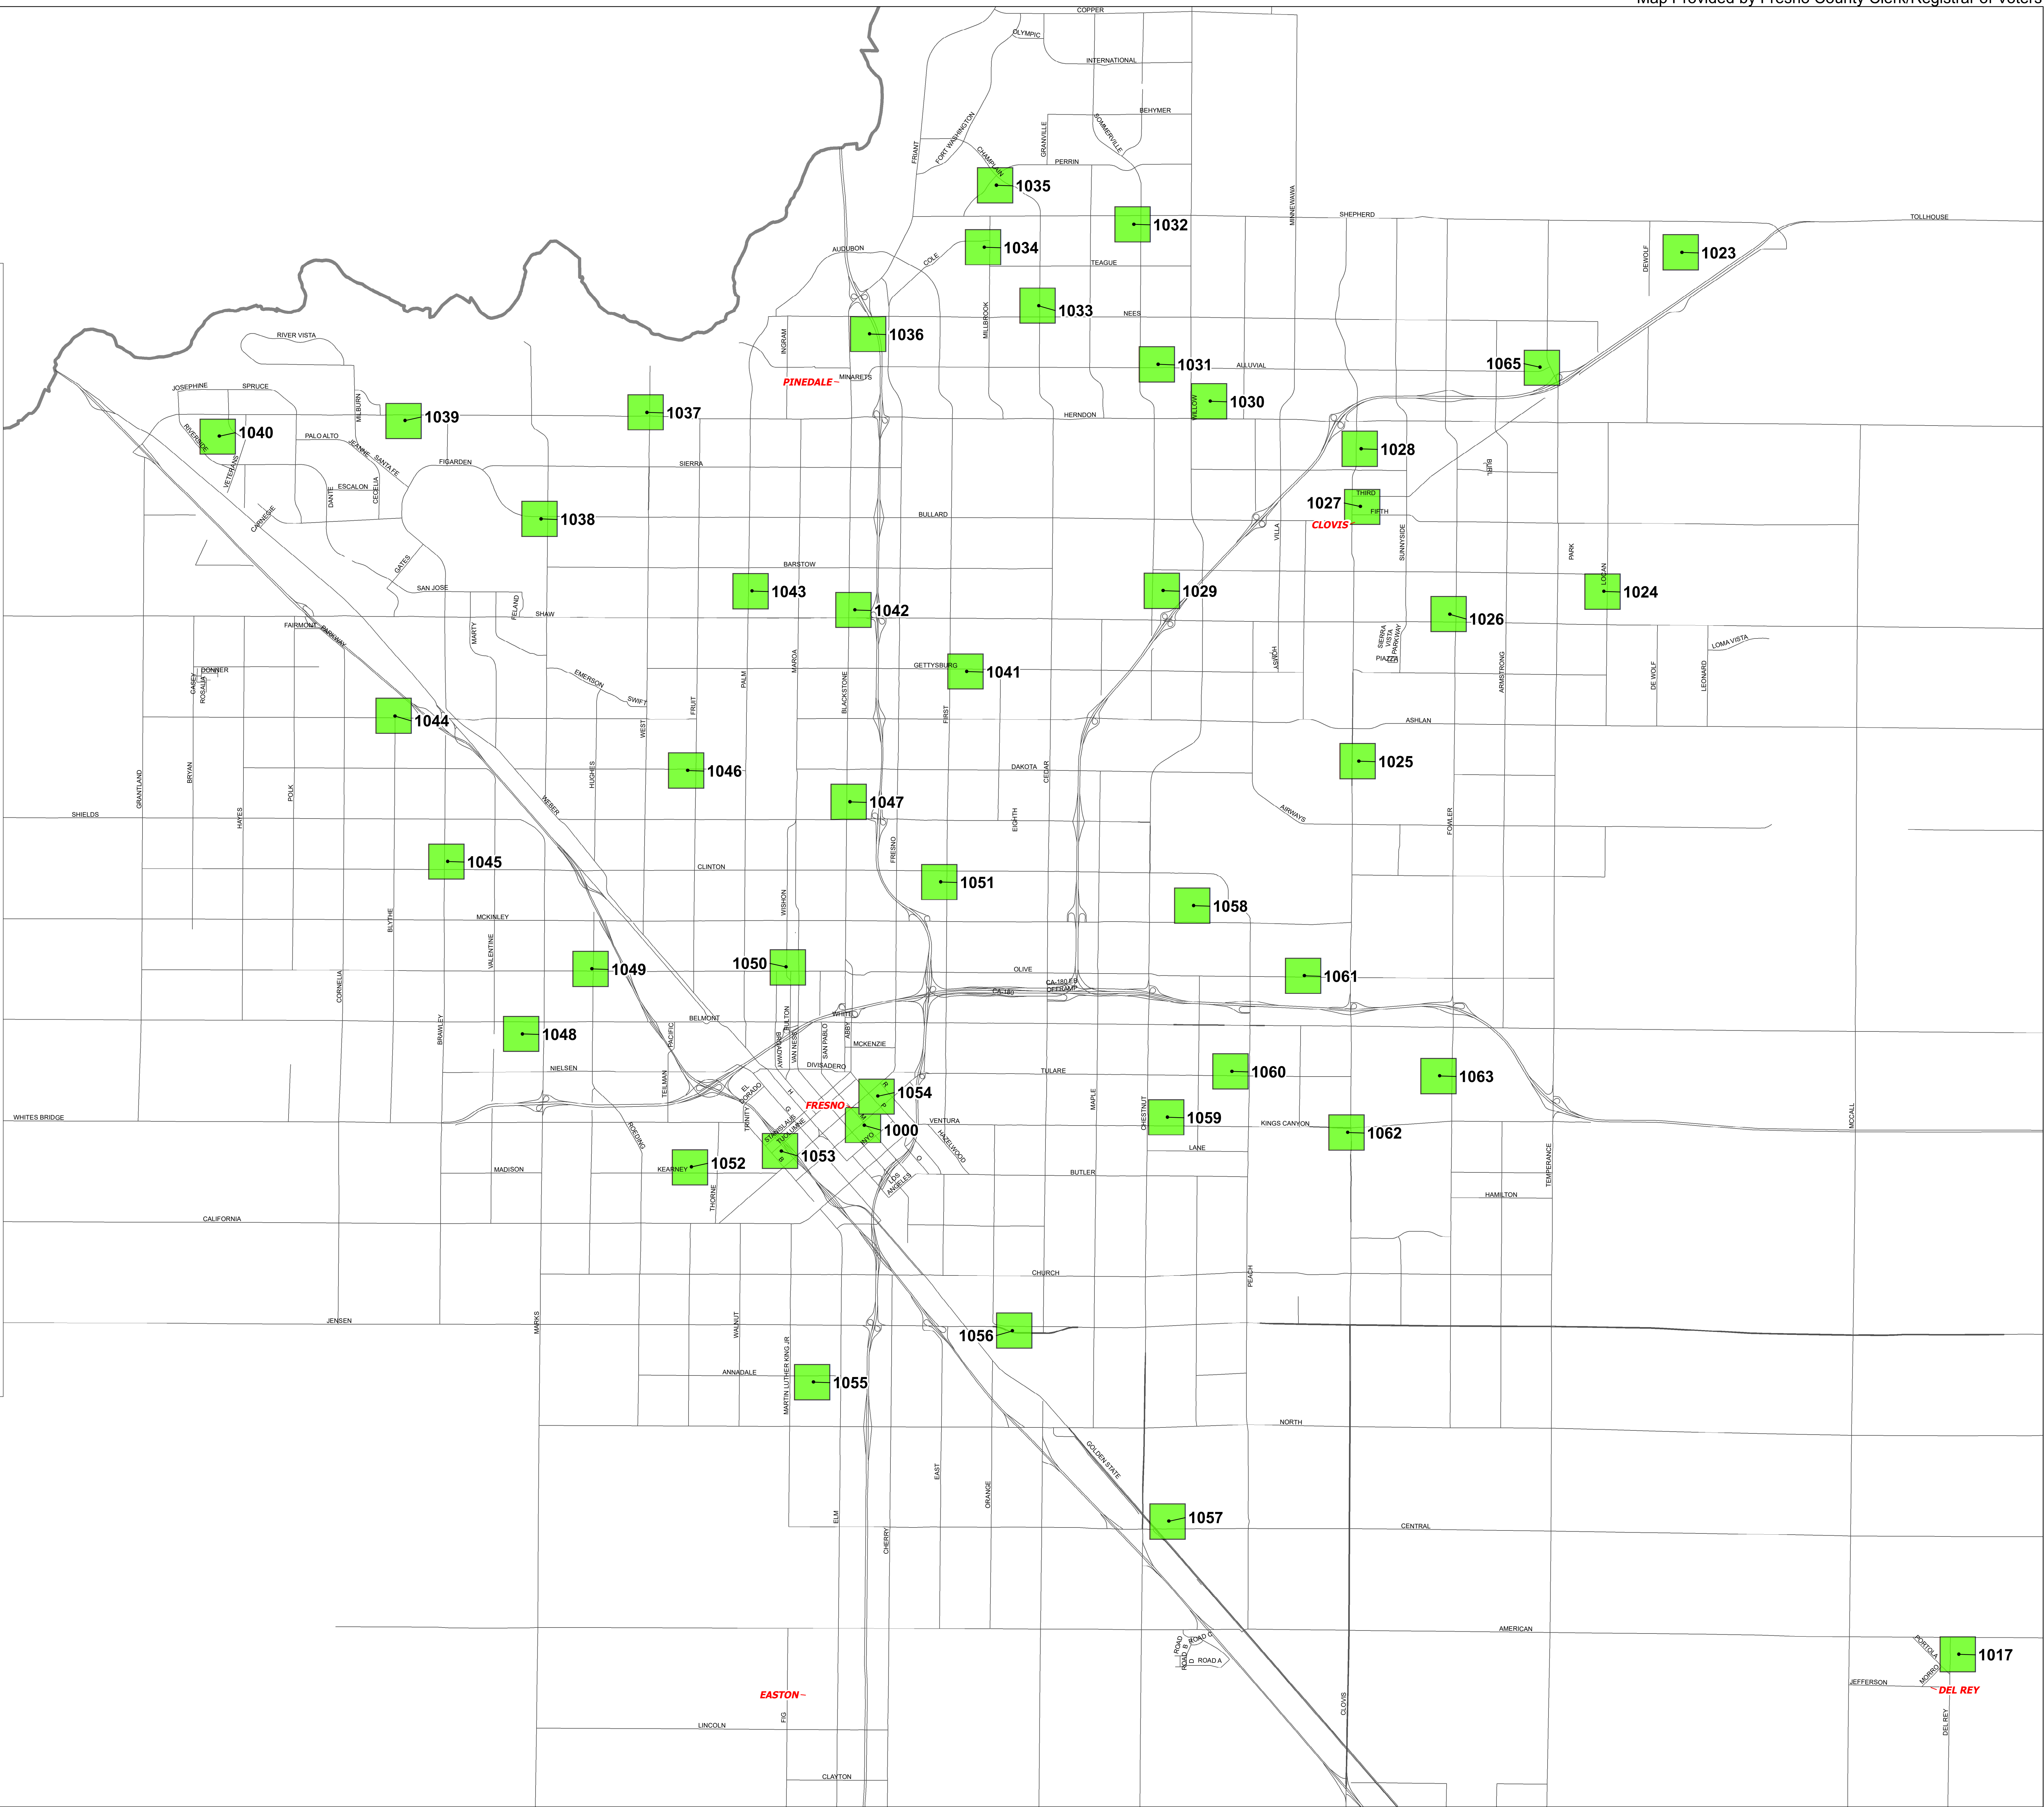

**Legend**

 Drop Boxes

**Drop Boxes**

ID	Name
1000	Election Office
1001	Firebaugh City Hall
1002	Mendota City Hall
1003	Tranquillity Library
1004	San Joaquin Health Center - Valley Health Team
1005	Coalinga Huron Library District
1006	Coalinga Huron Recreation
1007	Biola Elementary School (Central Unified)
1008	Goldenrod Elementary School
1009	Caruthers Branch Library
1010	Laton High School
1011	Fowler City Hall
1012	Noble Credit Union - Selma Square Shopping Center
1013	Kingsburg High School - Stadium Parking Lot
1014	Parlier Senior Center
1015	Thomas Law Reed Elementary School
1016	Orange Cove Branch Library
1017	POM Wonderful
1018	Sanger Library
1019	Bear Mtn Library
1020	Shaver Lake Pinnacle Real Estate
1021	Sierra Unified School District Office
1022	Friant Shell Station
1023	Bud Rank Elem School (Clovis Unified)
1024	Red Bank Elem School (Clovis Unified)
1025	Clovis Rec Center
1026	Jefferson Elementary
1027	Clovis Veteran's Memorial District
1028	Noble Credit Union
1029	Campus Pointe
1030	Clovis Commons Shopping Center
1031	Unitarian Universalist Church of Fresno
1032	Food-4-Less - Shepard & Chestnut
1033	Noble Credit Union Cedar and Nees
1034	Keith Tice Memorial Park
1035	Save Mart - East Champlain
1036	River Park Edwards Cinema
1037	Walgreens Parking Lot - Herndon And West
1038	Noble Credit Union - Bullard
1039	Central California Blood Center
1040	Rio Vista Middle School
1041	Rotary West Park
1042	US Furniture - Shaw & Blackstone
1043	Guarantee Real Estate at Fig Garden
1044	Noble Credit Union
1045	Clinton & Brawley Shopping Center
1046	Gillis Library
1047	Manchester Transit Center - Fresno Fax
1048	Fire Station 19
1049	Choice Food Market
1050	Tower District Olive @ Wishon
1051	Fresno Art Museum
1052	Chandler Airport
1053	Food Maxx
1054	Fresno City Hall
1055	Mary Ella Brown Community Center
1056	Mid Valley Distributors
1057	Malaga Elementary School (Fowler Unified)
1058	Noble Credit Union
1059	The Fresno Center
1060	Kings Canyon Middle School
1061	Shriners
1062	Sunnyside Library
1063	Fancher Creek Elementary School
1064	Kingsburg Train Depot
1065	Valley Public Radio - KVPR