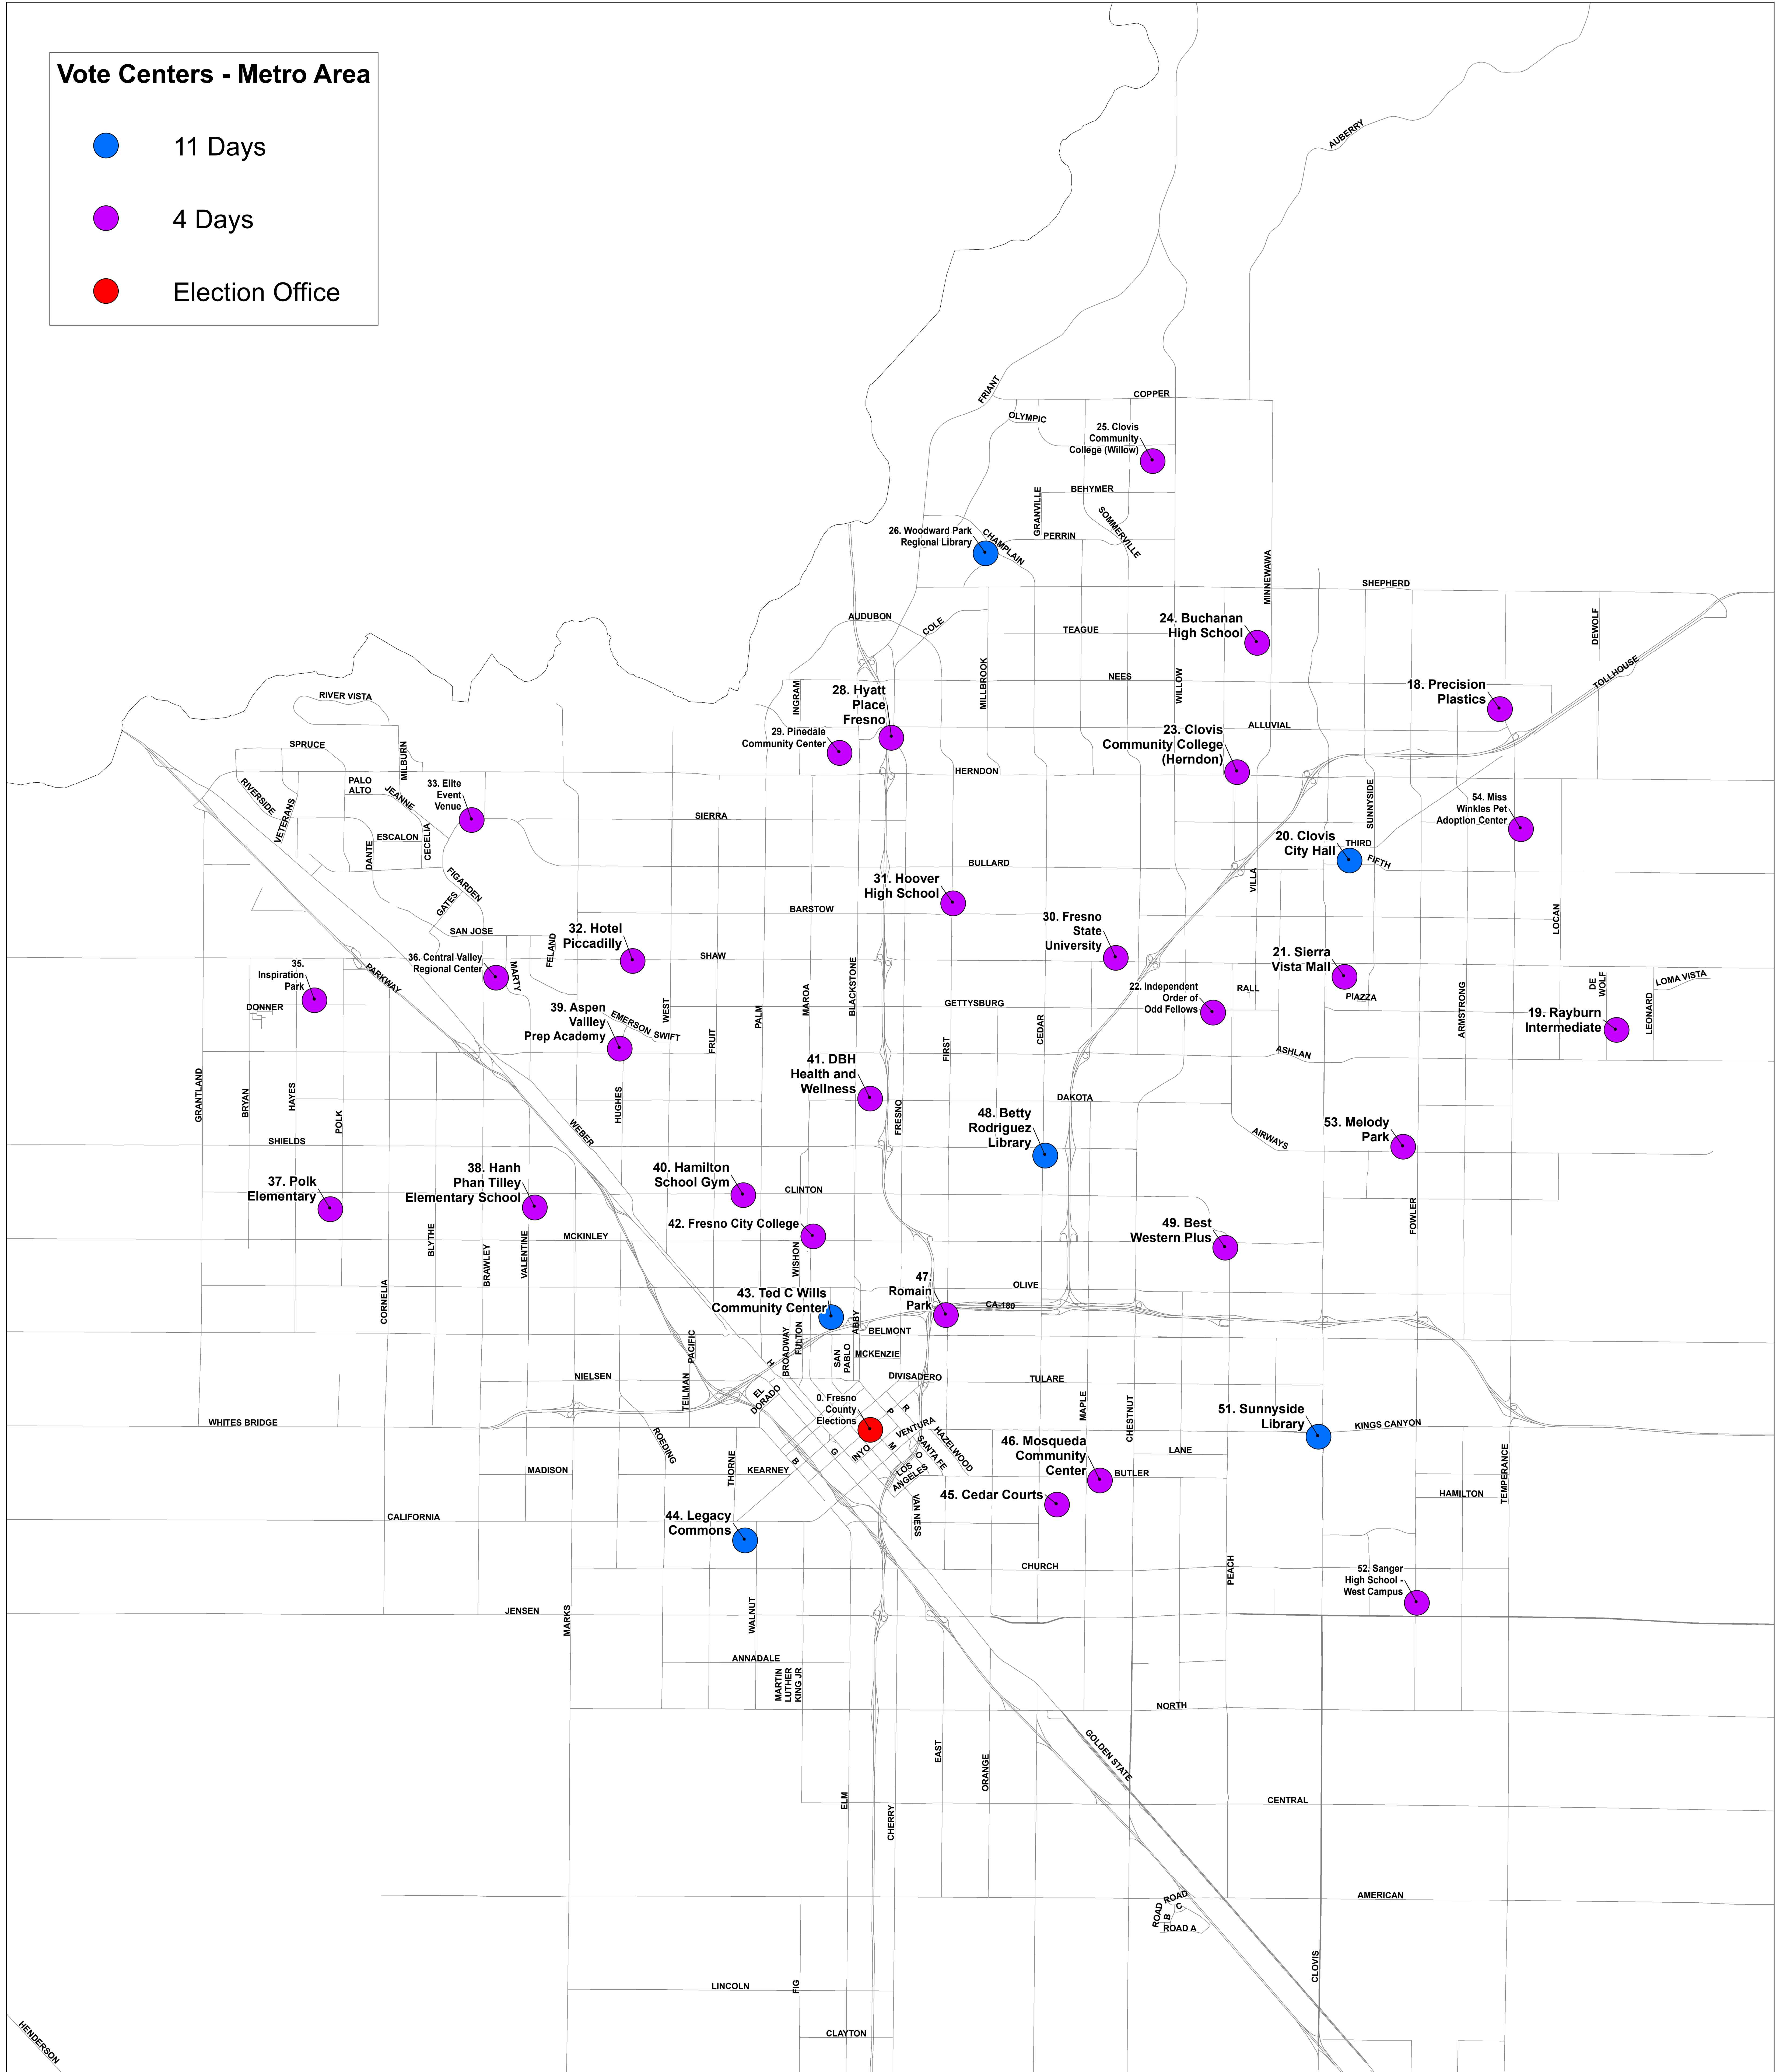

### Vote Centers - Metro Area

- 11 Days
- 4 Days
- Election Office

# June 2022 Primary - Metro Area Vote Centers