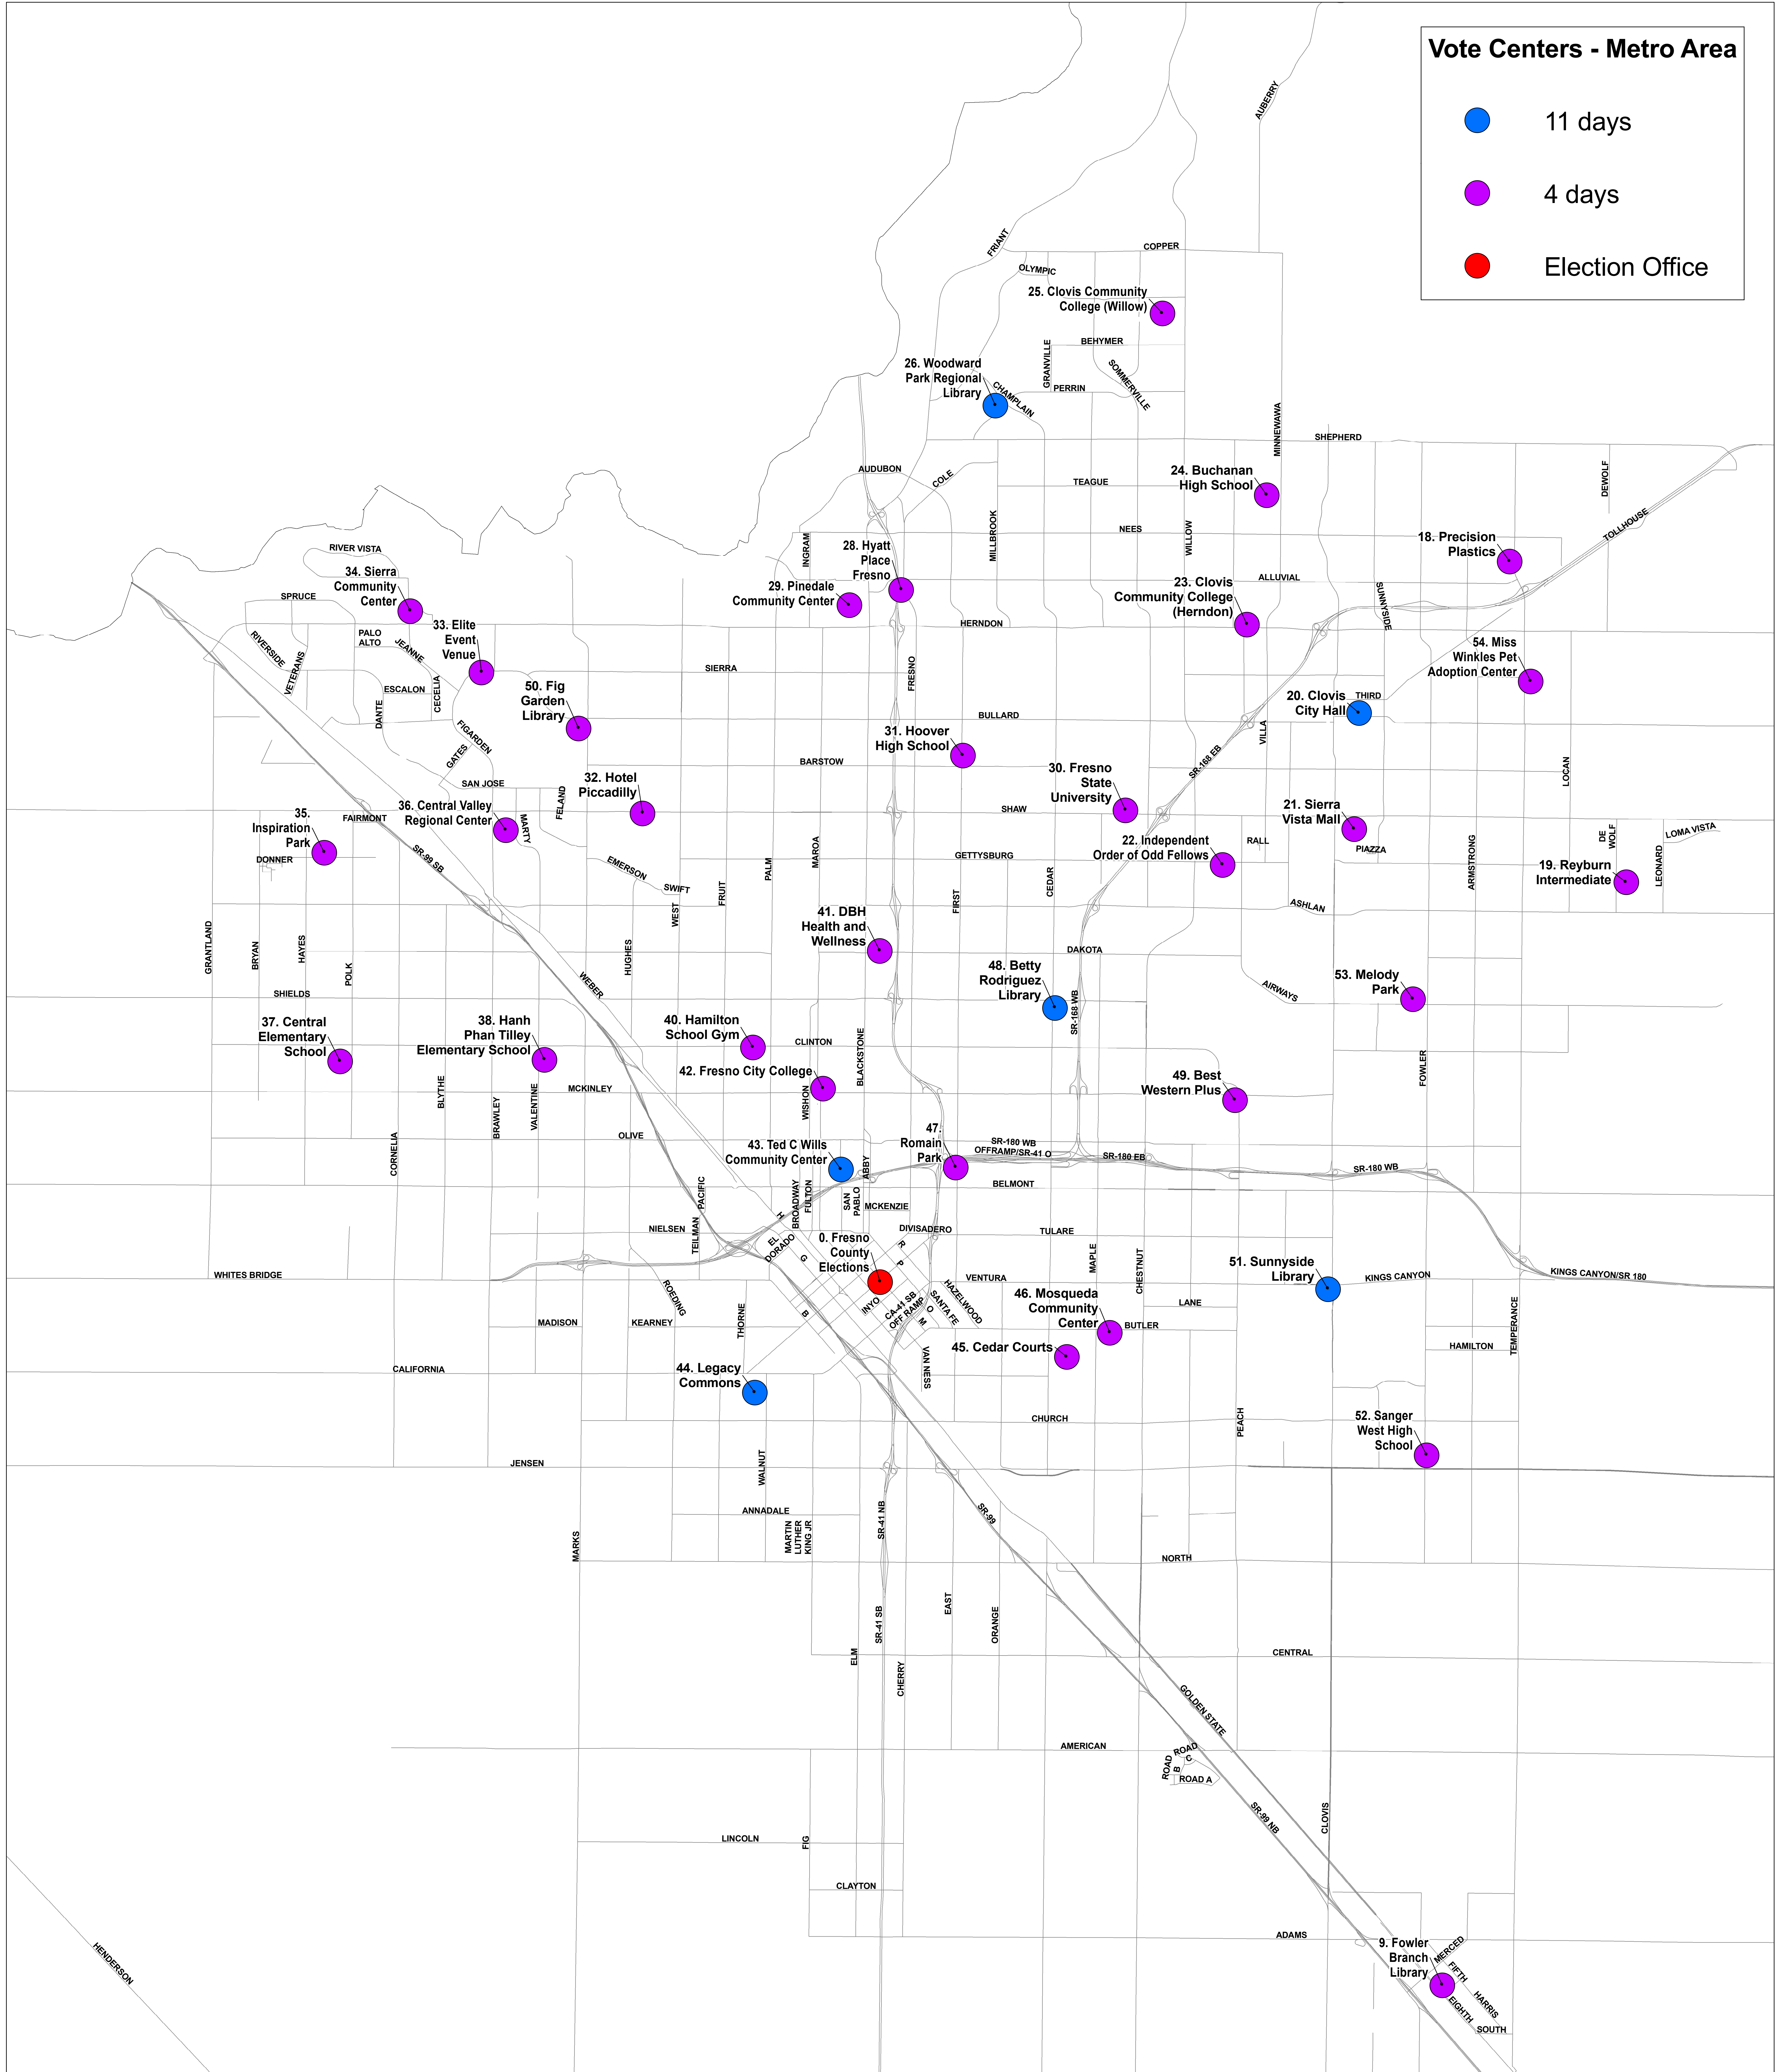

Vote Centers - Metro Area

- 11 days
- 4 days
- Election Office

November 2022 - Metro Area Vote Centers