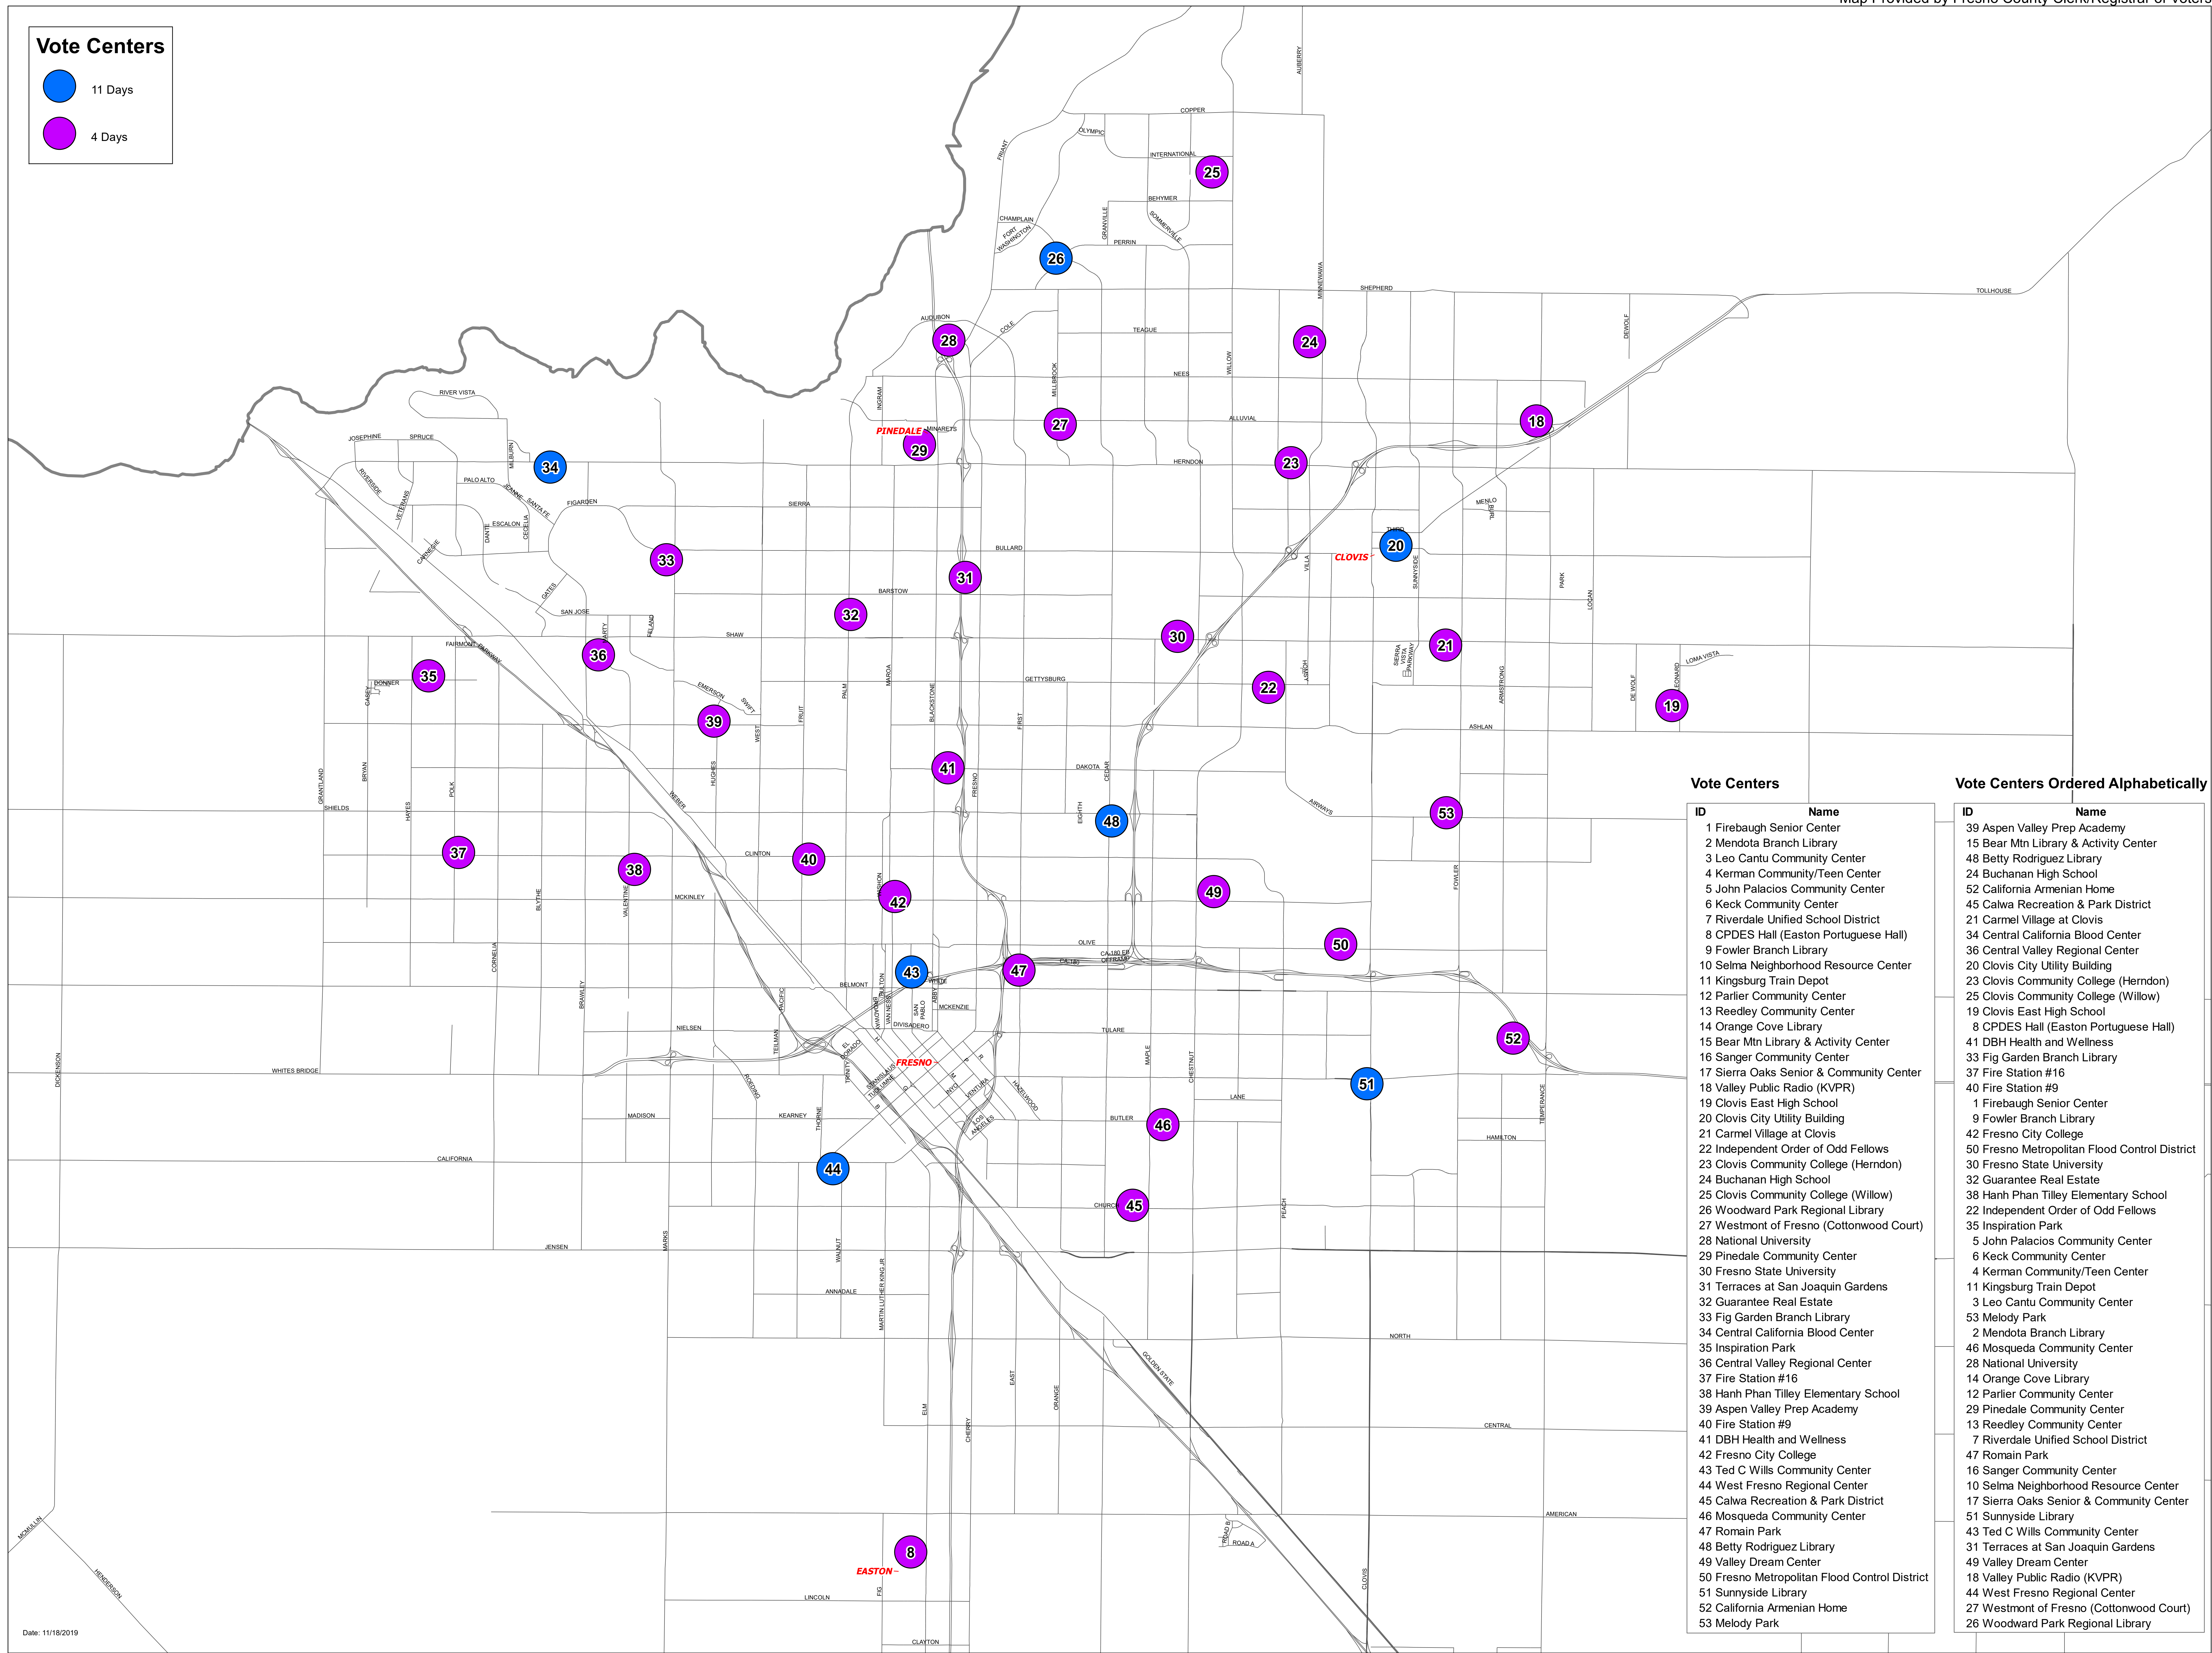

Vote Centers

- 11 Days
- 4 Days

Vote Centers		Vote Centers Ordered Alphabetically	
ID	Name	ID	Name
1	Firebaugh Senior Center	39	Aspen Valley Prep Academy
2	Mendota Branch Library	15	Bear Mtn Library & Activity Center
3	Leo Cantu Community Center	48	Betty Rodriguez Library
4	Kerman Community/Teen Center	24	Buchanan High School
5	John Palacios Community Center	52	California Armenian Home
6	Keck Community Center	45	Calwa Recreation & Park District
7	Riverdale Unified School District	21	Carmel Village at Clovis
8	CPDES Hall (Easton Portuguese Hall)	34	Central California Blood Center
9	Fowler Branch Library	36	Central Valley Regional Center
10	Selma Neighborhood Resource Center	20	Clovis City Utility Building
11	Kingsburg Train Depot	23	Clovis Community College (Herndon)
12	Parlier Community Center	25	Clovis Community College (Willow)
13	Reedley Community Center	19	Clovis East High School
14	Orange Cove Library	8	CPDES Hall (Easton Portuguese Hall)
15	Bear Mtn Library & Activity Center	41	DBH Health and Wellness
16	Sanger Community Center	33	Fig Garden Branch Library
17	Sierra Oaks Senior & Community Center	37	Fire Station #16
18	Valley Public Radio (KVPR)	40	Fire Station #9
19	Clovis East High School	1	Firebaugh Senior Center
20	Clovis City Utility Building	9	Fowler Branch Library
21	Carmel Village at Clovis	42	Fresno City College
22	Independent Order of Odd Fellows	50	Fresno Metropolitan Flood Control District
23	Clovis Community College (Herndon)	30	Fresno State University
24	Buchanan High School	32	Guarantee Real Estate
25	Clovis Community College (Willow)	38	Hanh Phan Tilley Elementary School
26	Woodward Park Regional Library	22	Independent Order of Odd Fellows
27	Westmont of Fresno (Cottonwood Court)	35	Inspiration Park
28	National University	5	John Palacios Community Center
29	Pinedale Community Center	6	Keck Community Center
30	Fresno State University	4	Kerman Community/Teen Center
31	Terraces at San Joaquin Gardens	11	Kingsburg Train Depot
32	Guarantee Real Estate	3	Leo Cantu Community Center
33	Fig Garden Branch Library	53	Melody Park
34	Central California Blood Center	2	Mendota Branch Library
35	Inspiration Park	46	Mosqueda Community Center
36	Central Valley Regional Center	28	National University
37	Fire Station #16	14	Orange Cove Library
38	Hanh Phan Tilley Elementary School	12	Parlier Community Center
39	Aspen Valley Prep Academy	29	Pinedale Community Center
40	Fire Station #9	13	Reedley Community Center
41	DBH Health and Wellness	7	Riverdale Unified School District
42	Fresno City College	47	Romain Park
43	Ted C Wills Community Center	16	Sanger Community Center
44	West Fresno Regional Center	10	Selma Neighborhood Resource Center
45	Calwa Recreation & Park District	17	Sierra Oaks Senior & Community Center
46	Mosqueda Community Center	51	Sunnyside Library
47	Romain Park	43	Ted C Wills Community Center
48	Betty Rodriguez Library	31	Terraces at San Joaquin Gardens
49	Valley Dream Center	49	Valley Dream Center
50	Fresno Metropolitan Flood Control District	18	Valley Public Radio (KVPR)
51	Sunnyside Library	44	West Fresno Regional Center
52	California Armenian Home	27	Westmont of Fresno (Cottonwood Court)
53	Melody Park	26	Woodward Park Regional Library