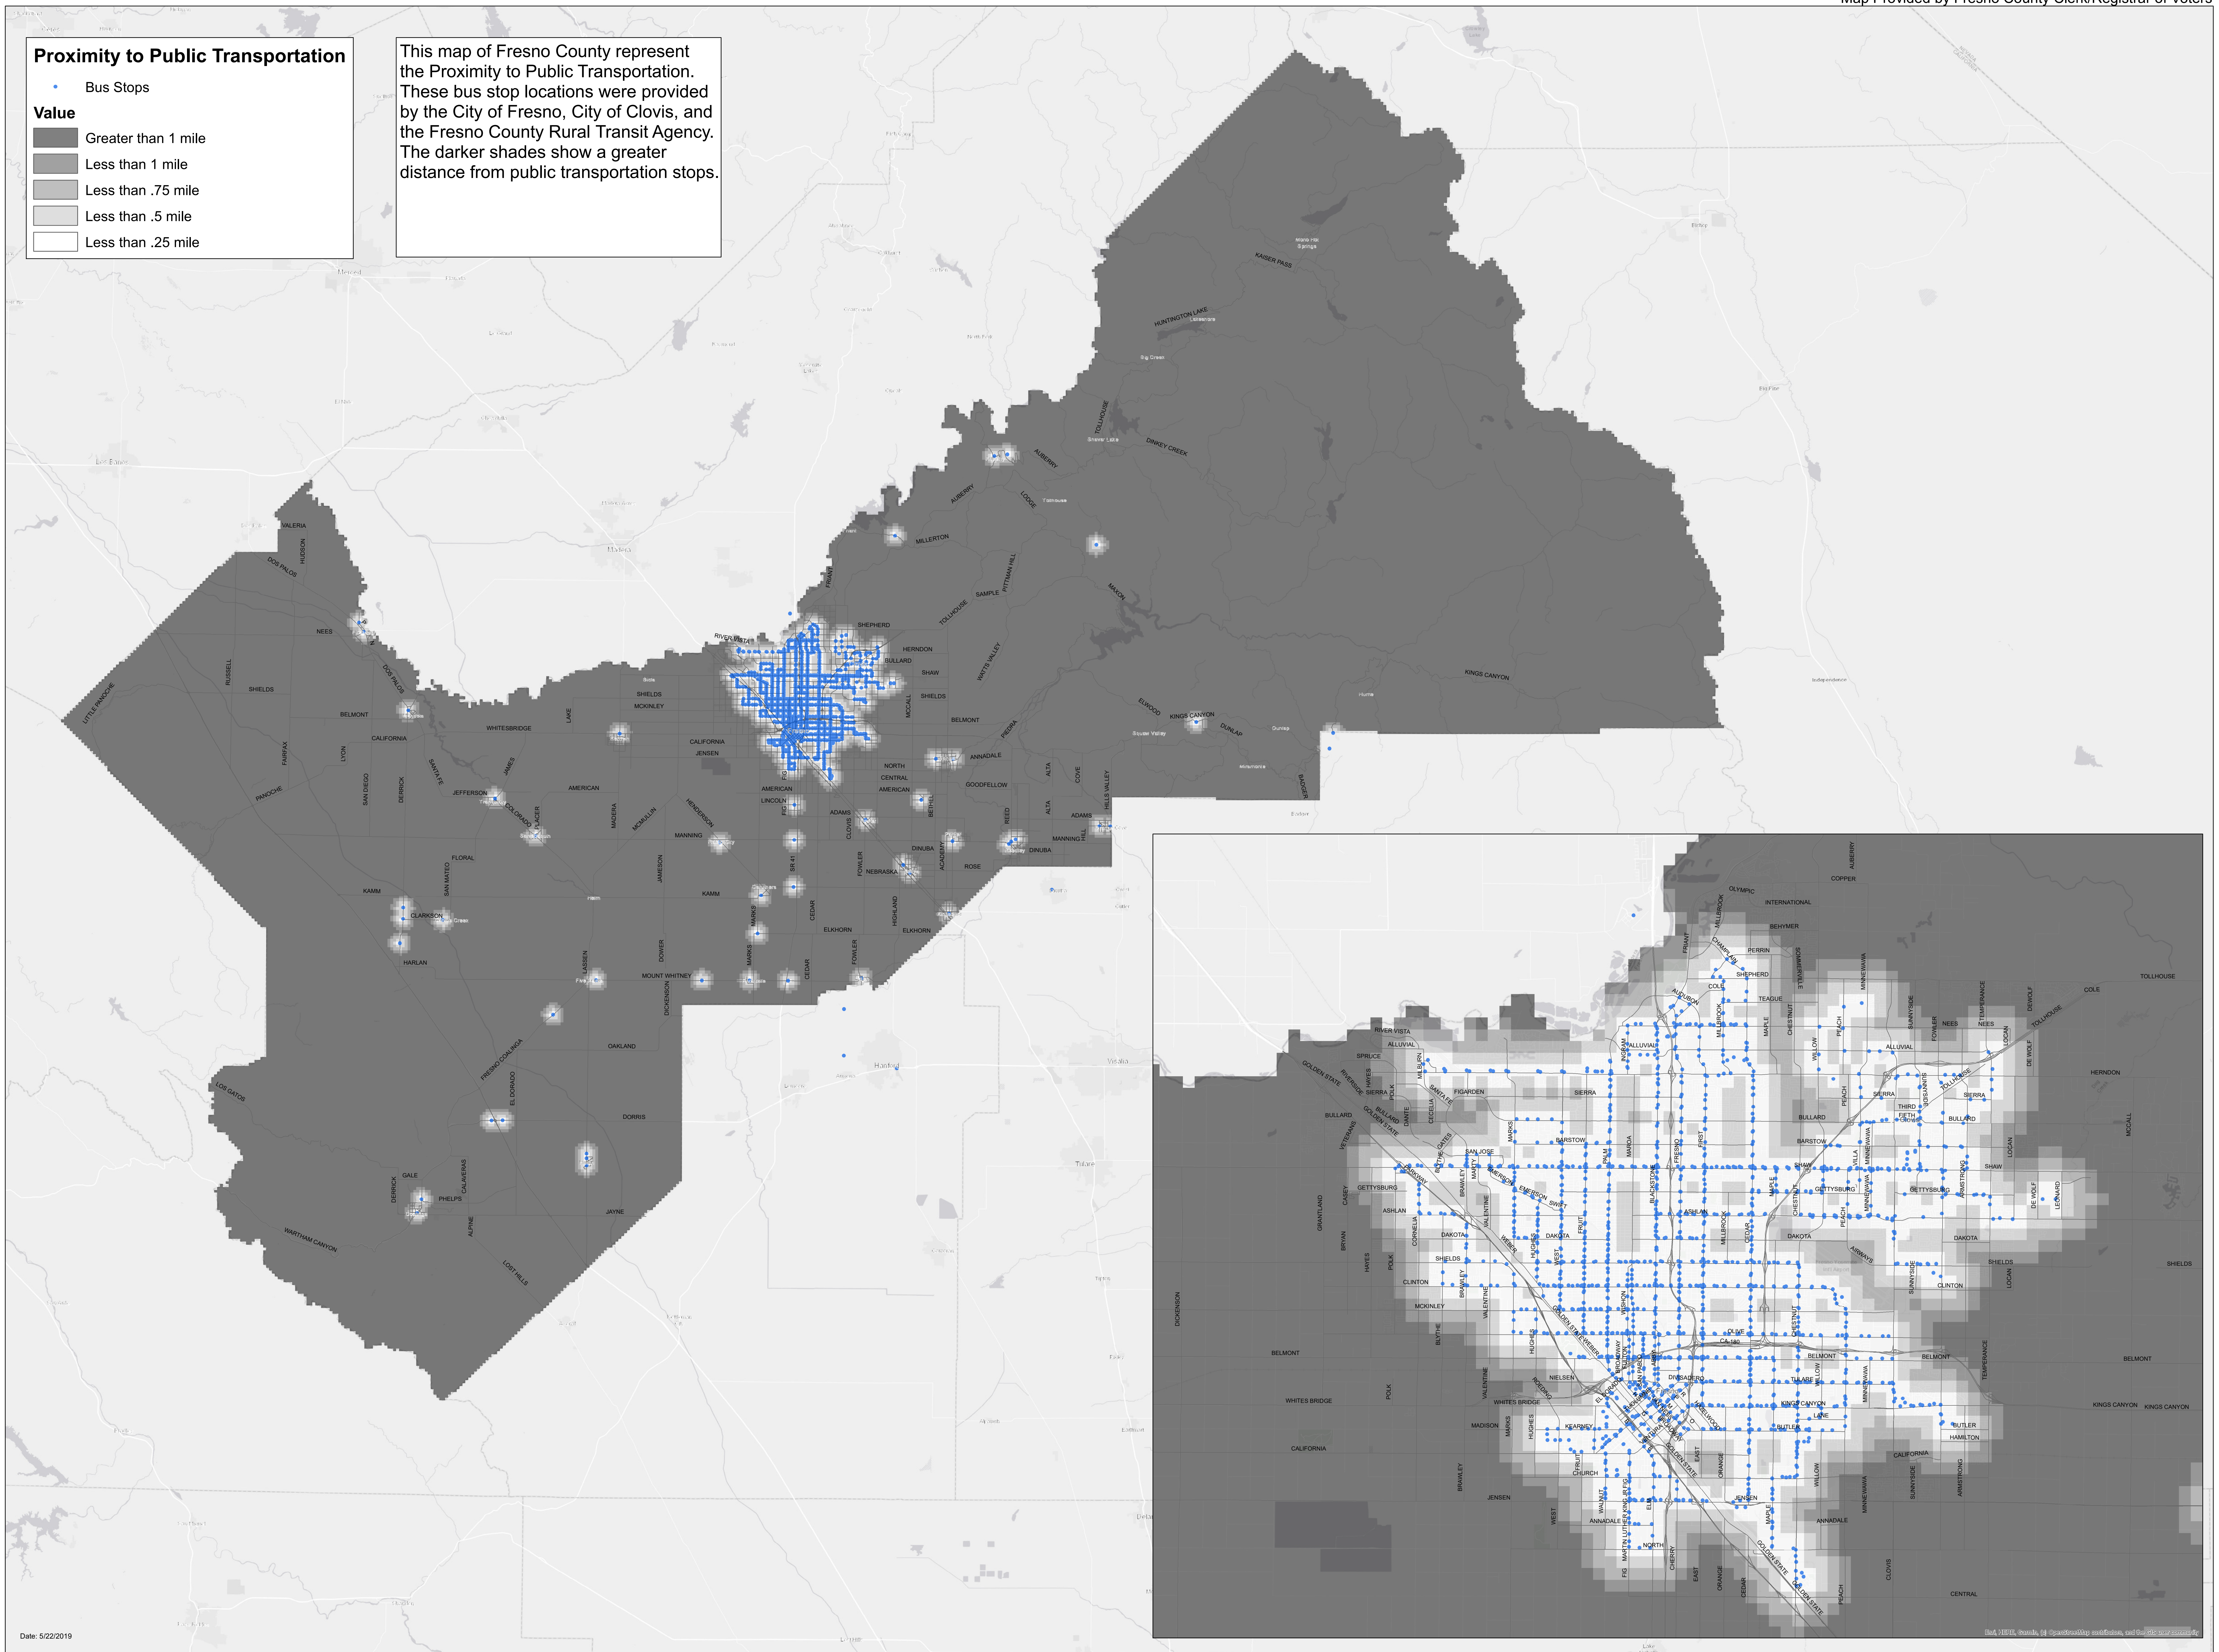

Proximity to Public Transportation

- Bus Stops
- Value**
- Greater than 1 mile
 - Less than 1 mile
 - Less than .75 mile
 - Less than .5 mile
 - Less than .25 mile

This map of Fresno County represent the Proximity to Public Transportation. These bus stop locations were provided by the City of Fresno, City of Clovis, and the Fresno County Rural Transit Agency. The darker shades show a greater distance from public transportation stops.

Date: 5/22/2019

Proximity to Public Transportation