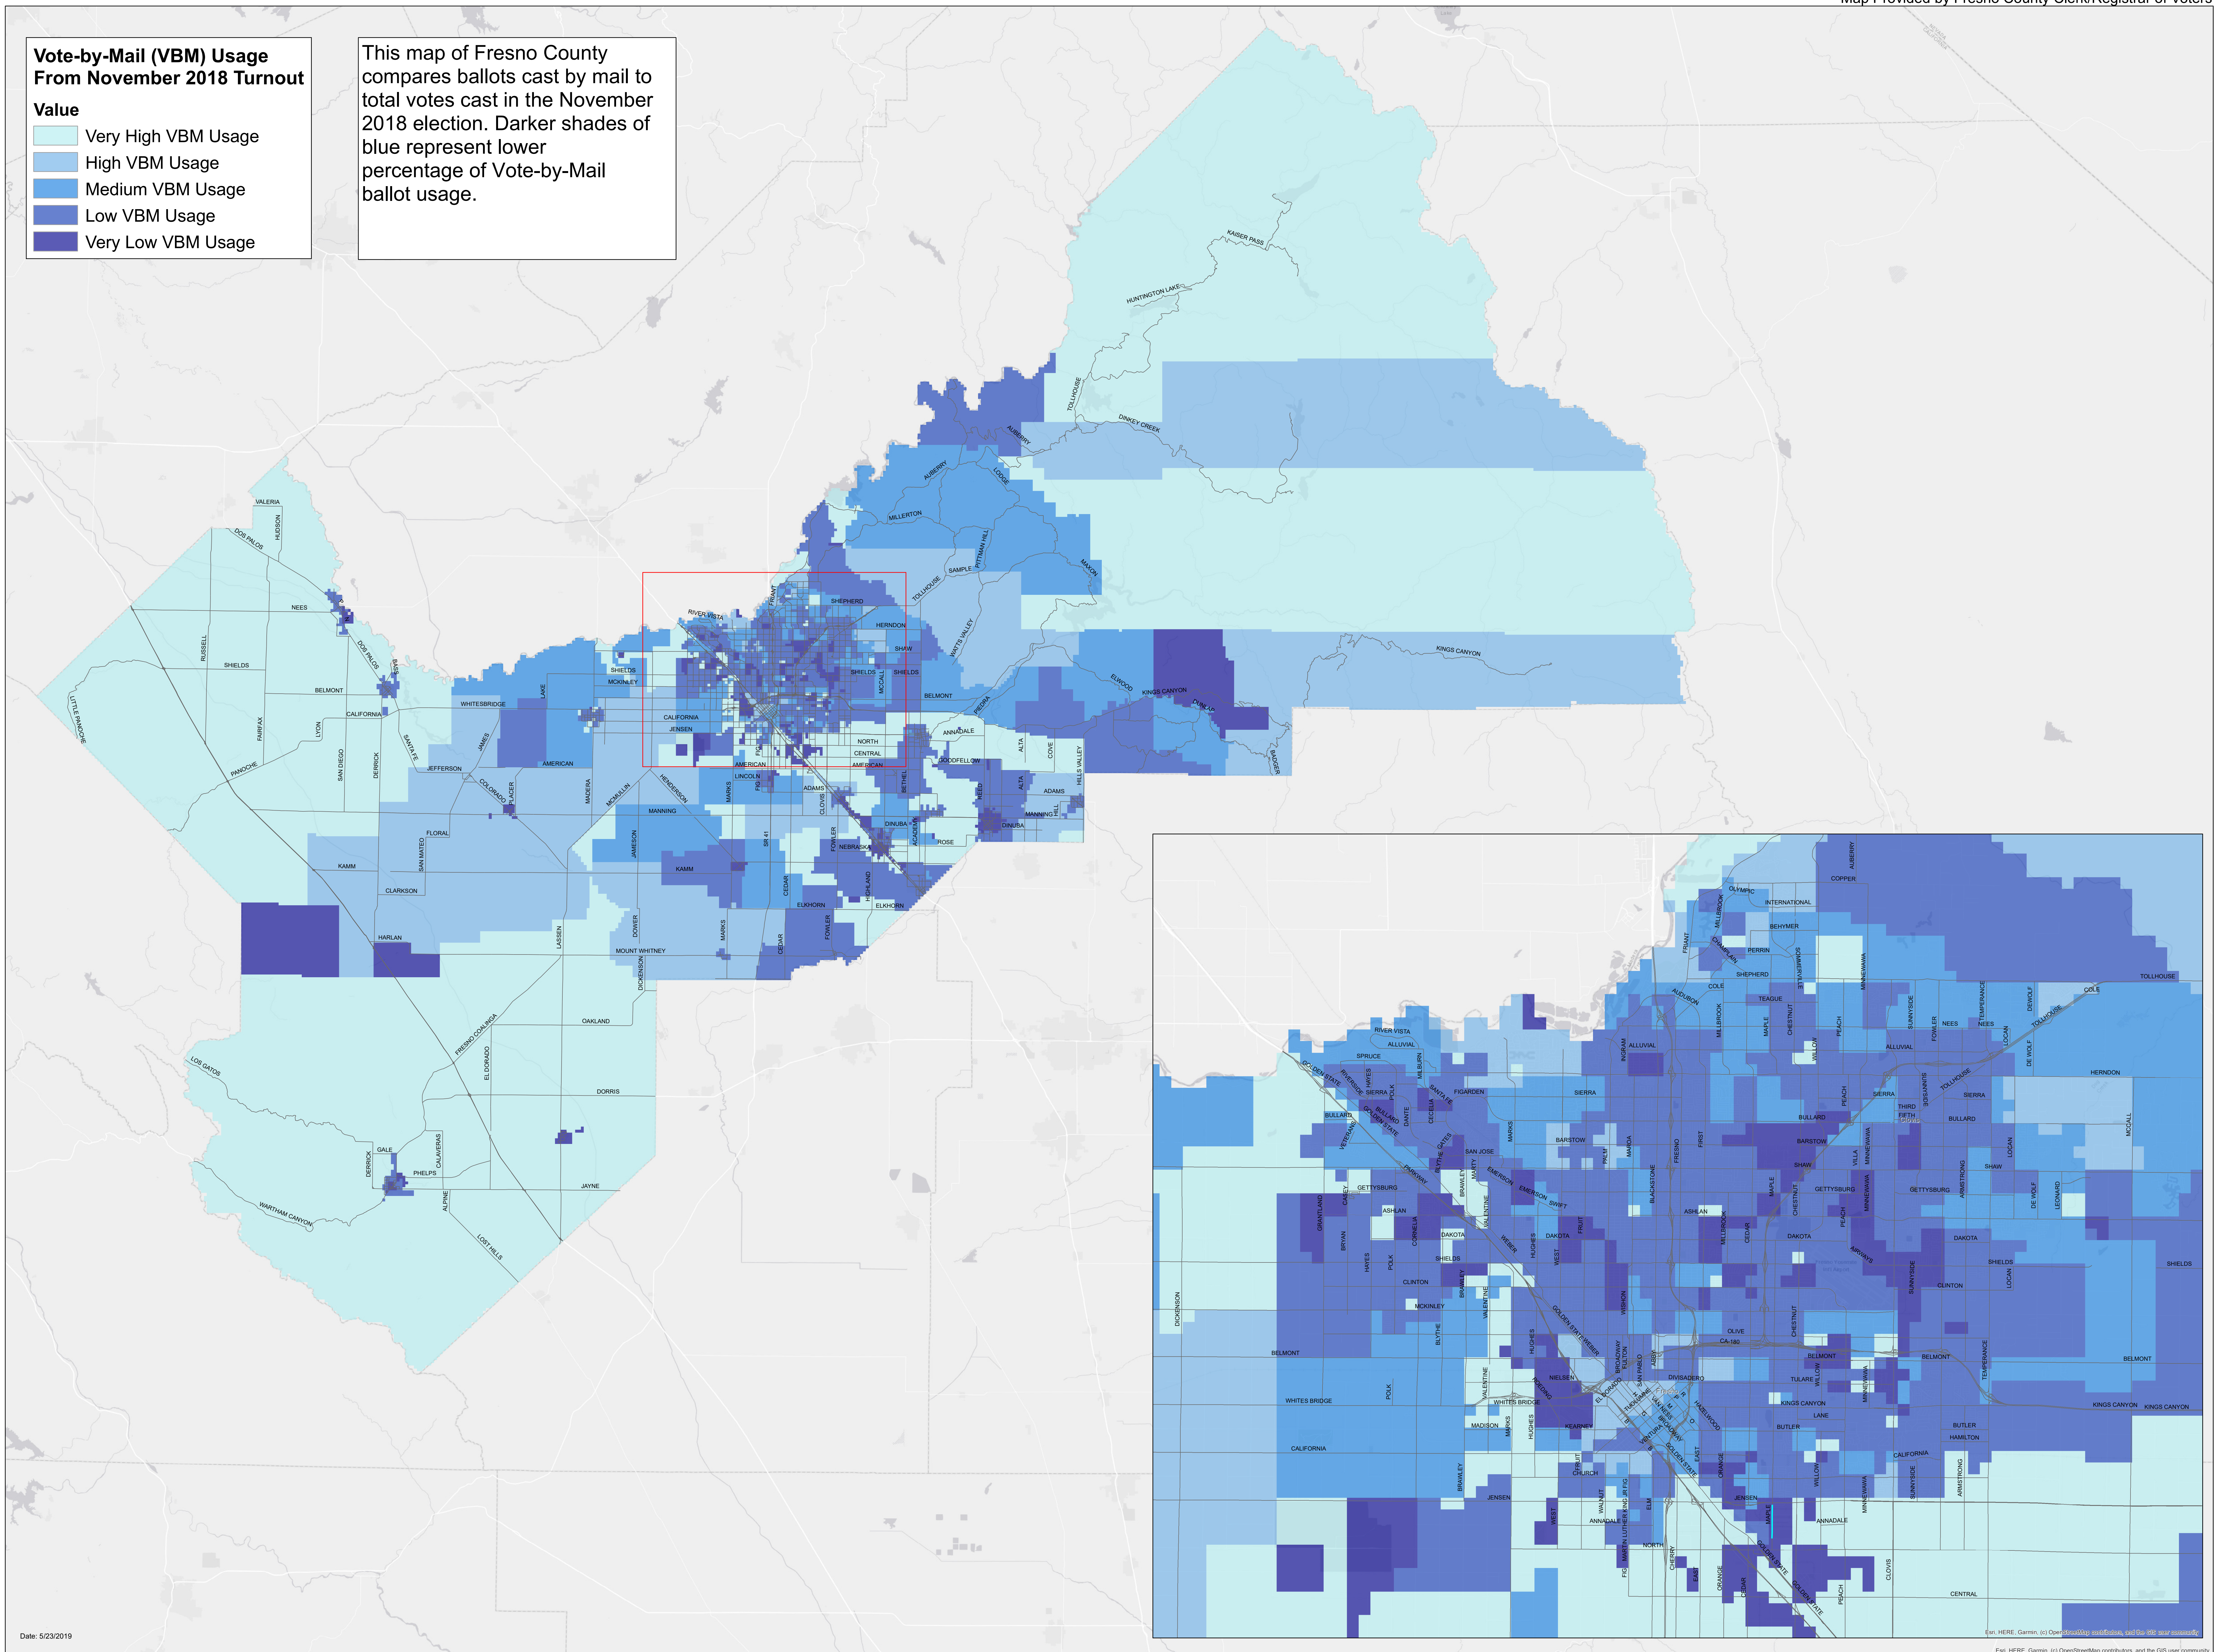

Vote-by-Mail (VBM) Usage From November 2018 Turnout

This map of Fresno County compares ballots cast by mail to total votes cast in the November 2018 election. Darker shades of blue represent lower percentage of Vote-by-Mail ballot usage.

Date: 5/23/2019

Vote-by-Mail Usage