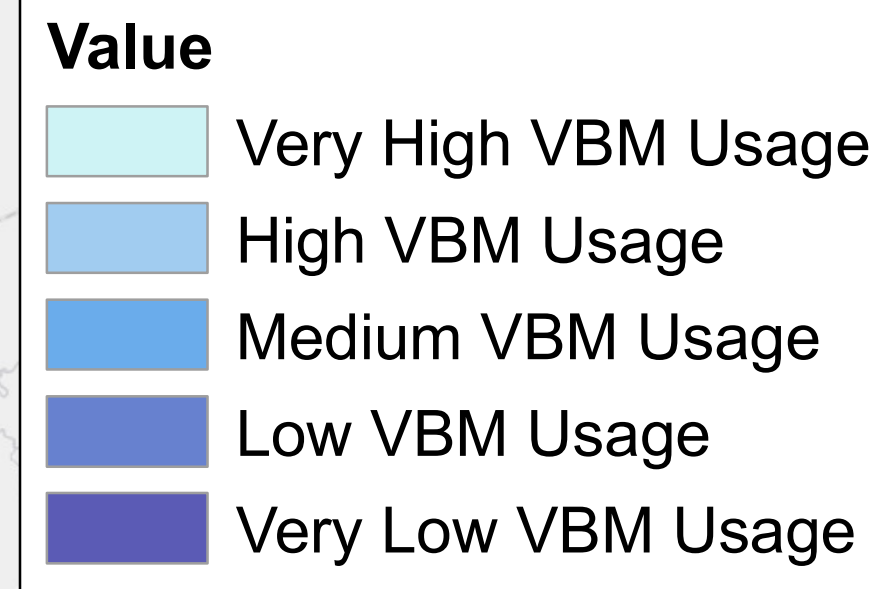

Vote-by-Mail (VBM) Usage From November 2018 Turnout