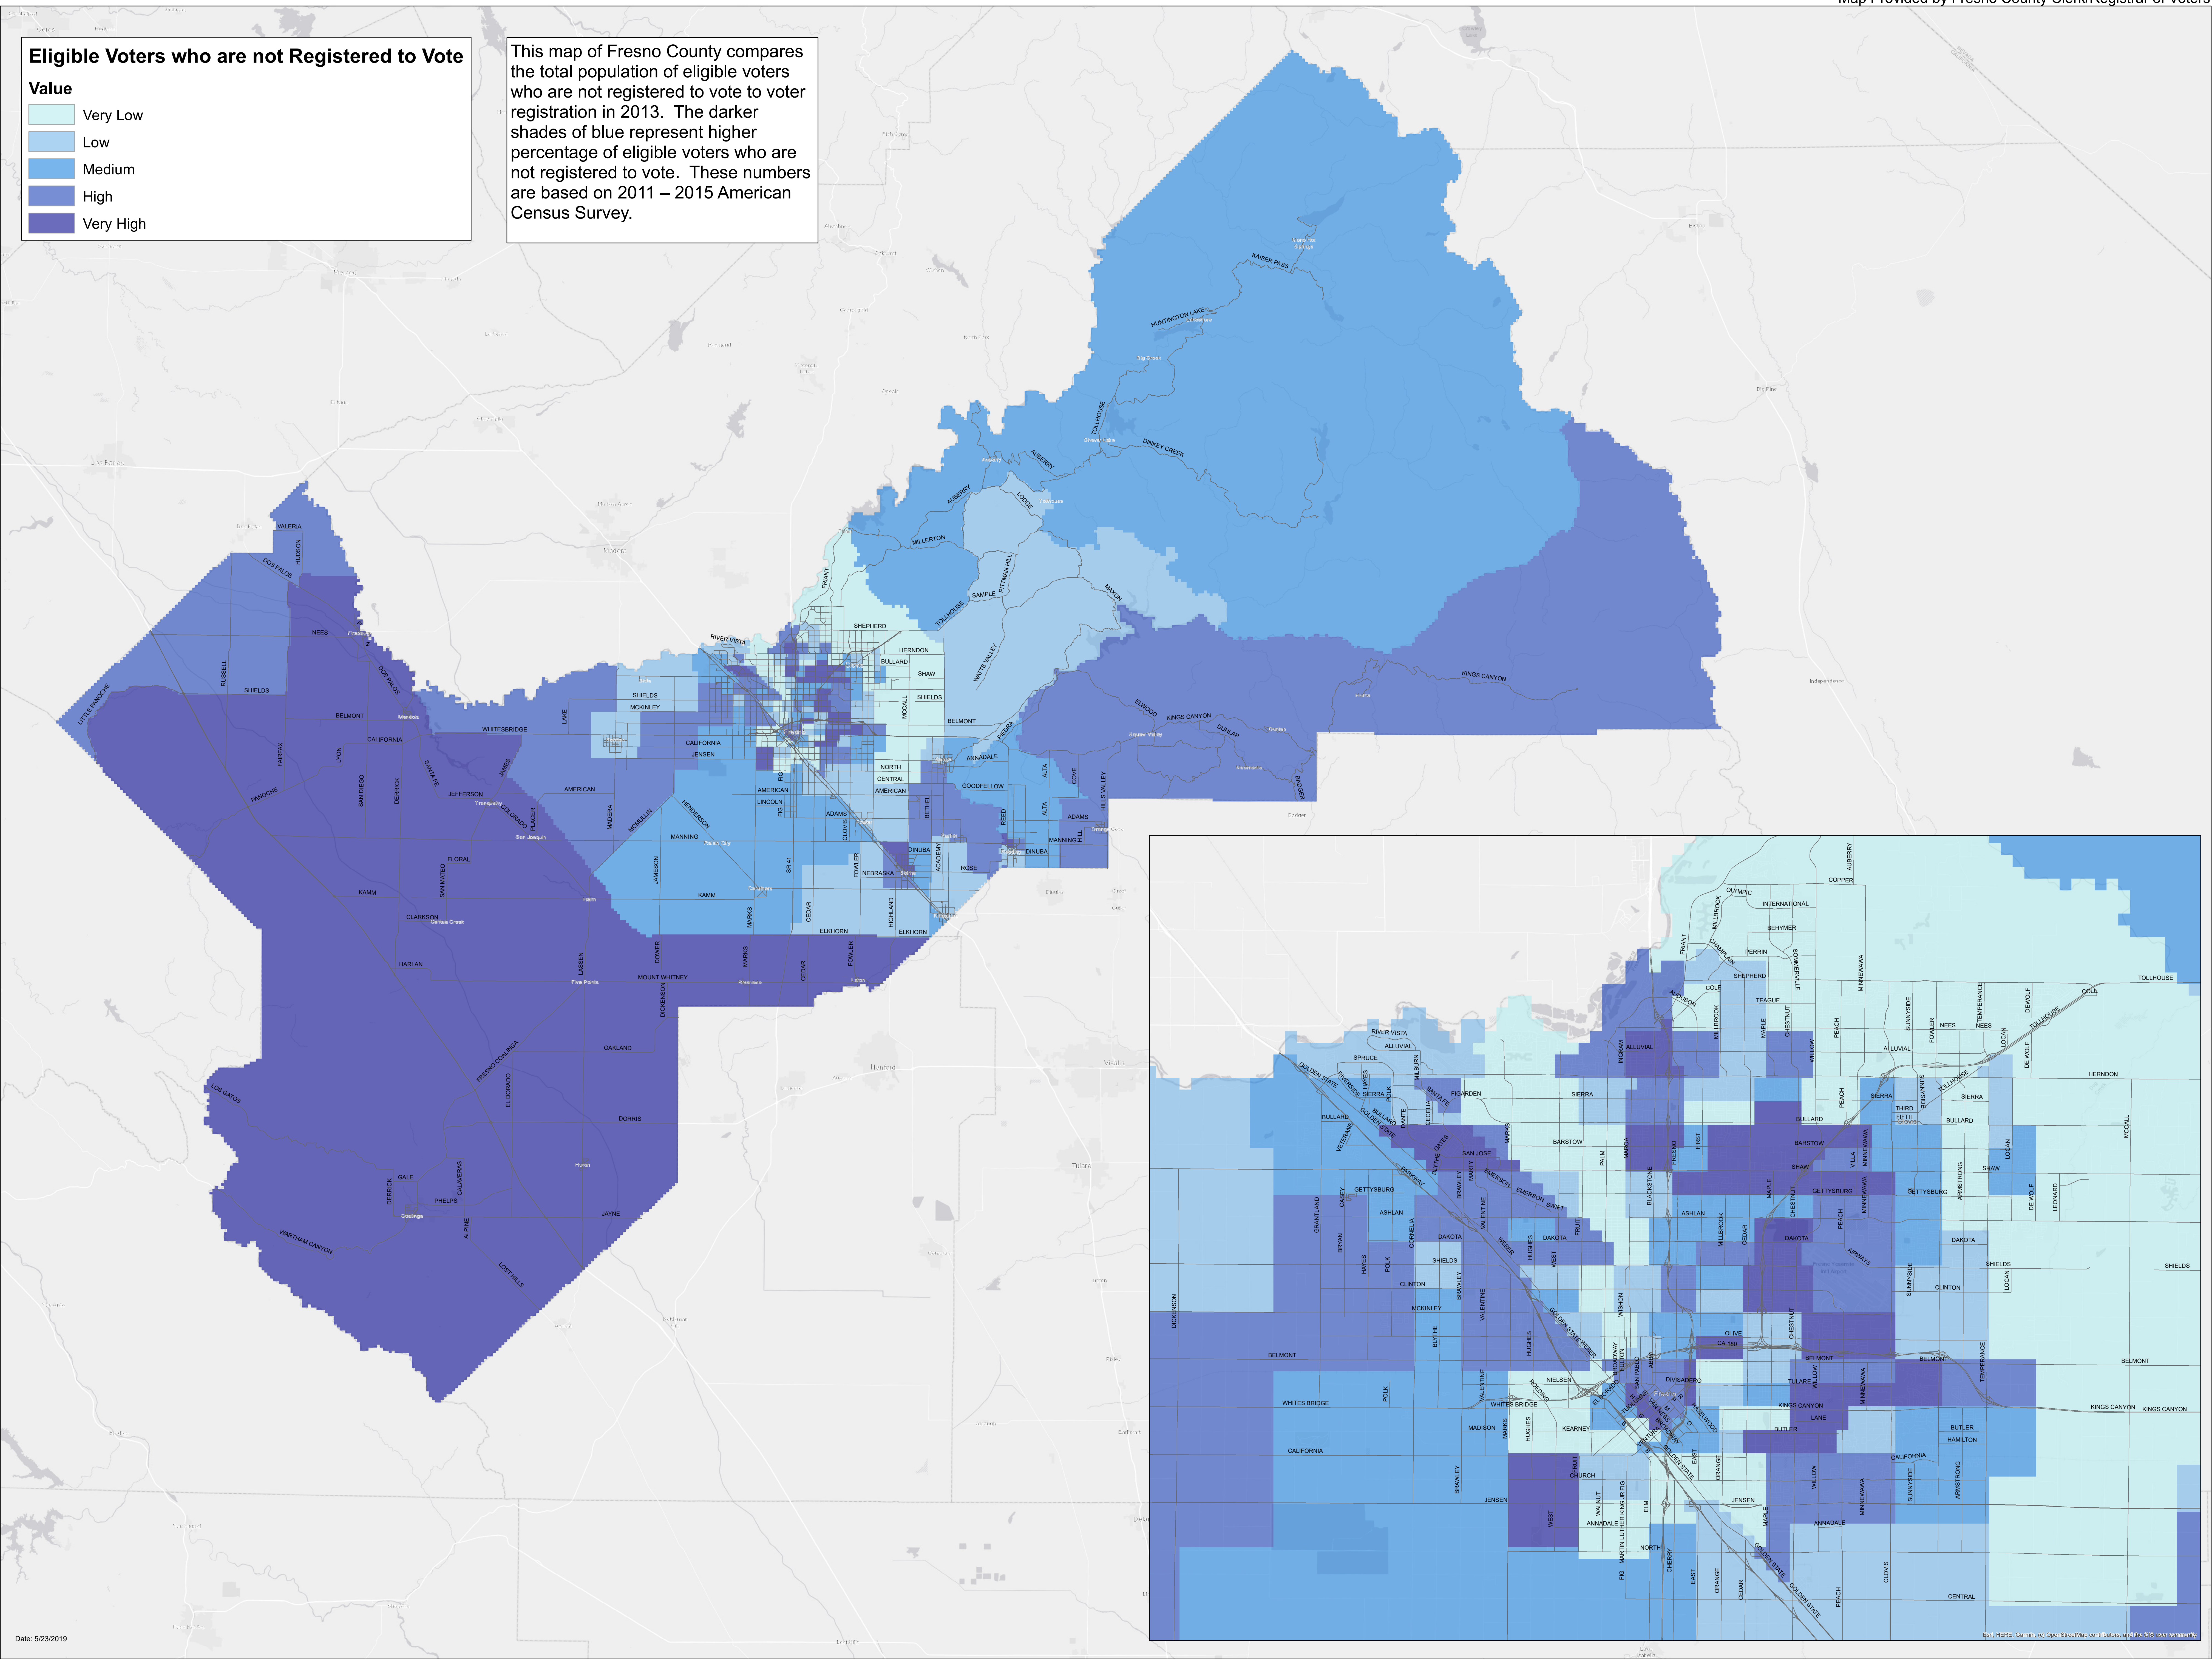

Eligible Voters who are not Registered to Vote

This map of Fresno County compares the total population of eligible voters who are not registered to vote to voter registration in 2013. The darker shades of blue represent higher percentage of eligible voters who are not registered to vote. These numbers are based on 2011 – 2015 American Census Survey.

Date: 5/23/2019

Eligible Voters who are not Registered to Vote