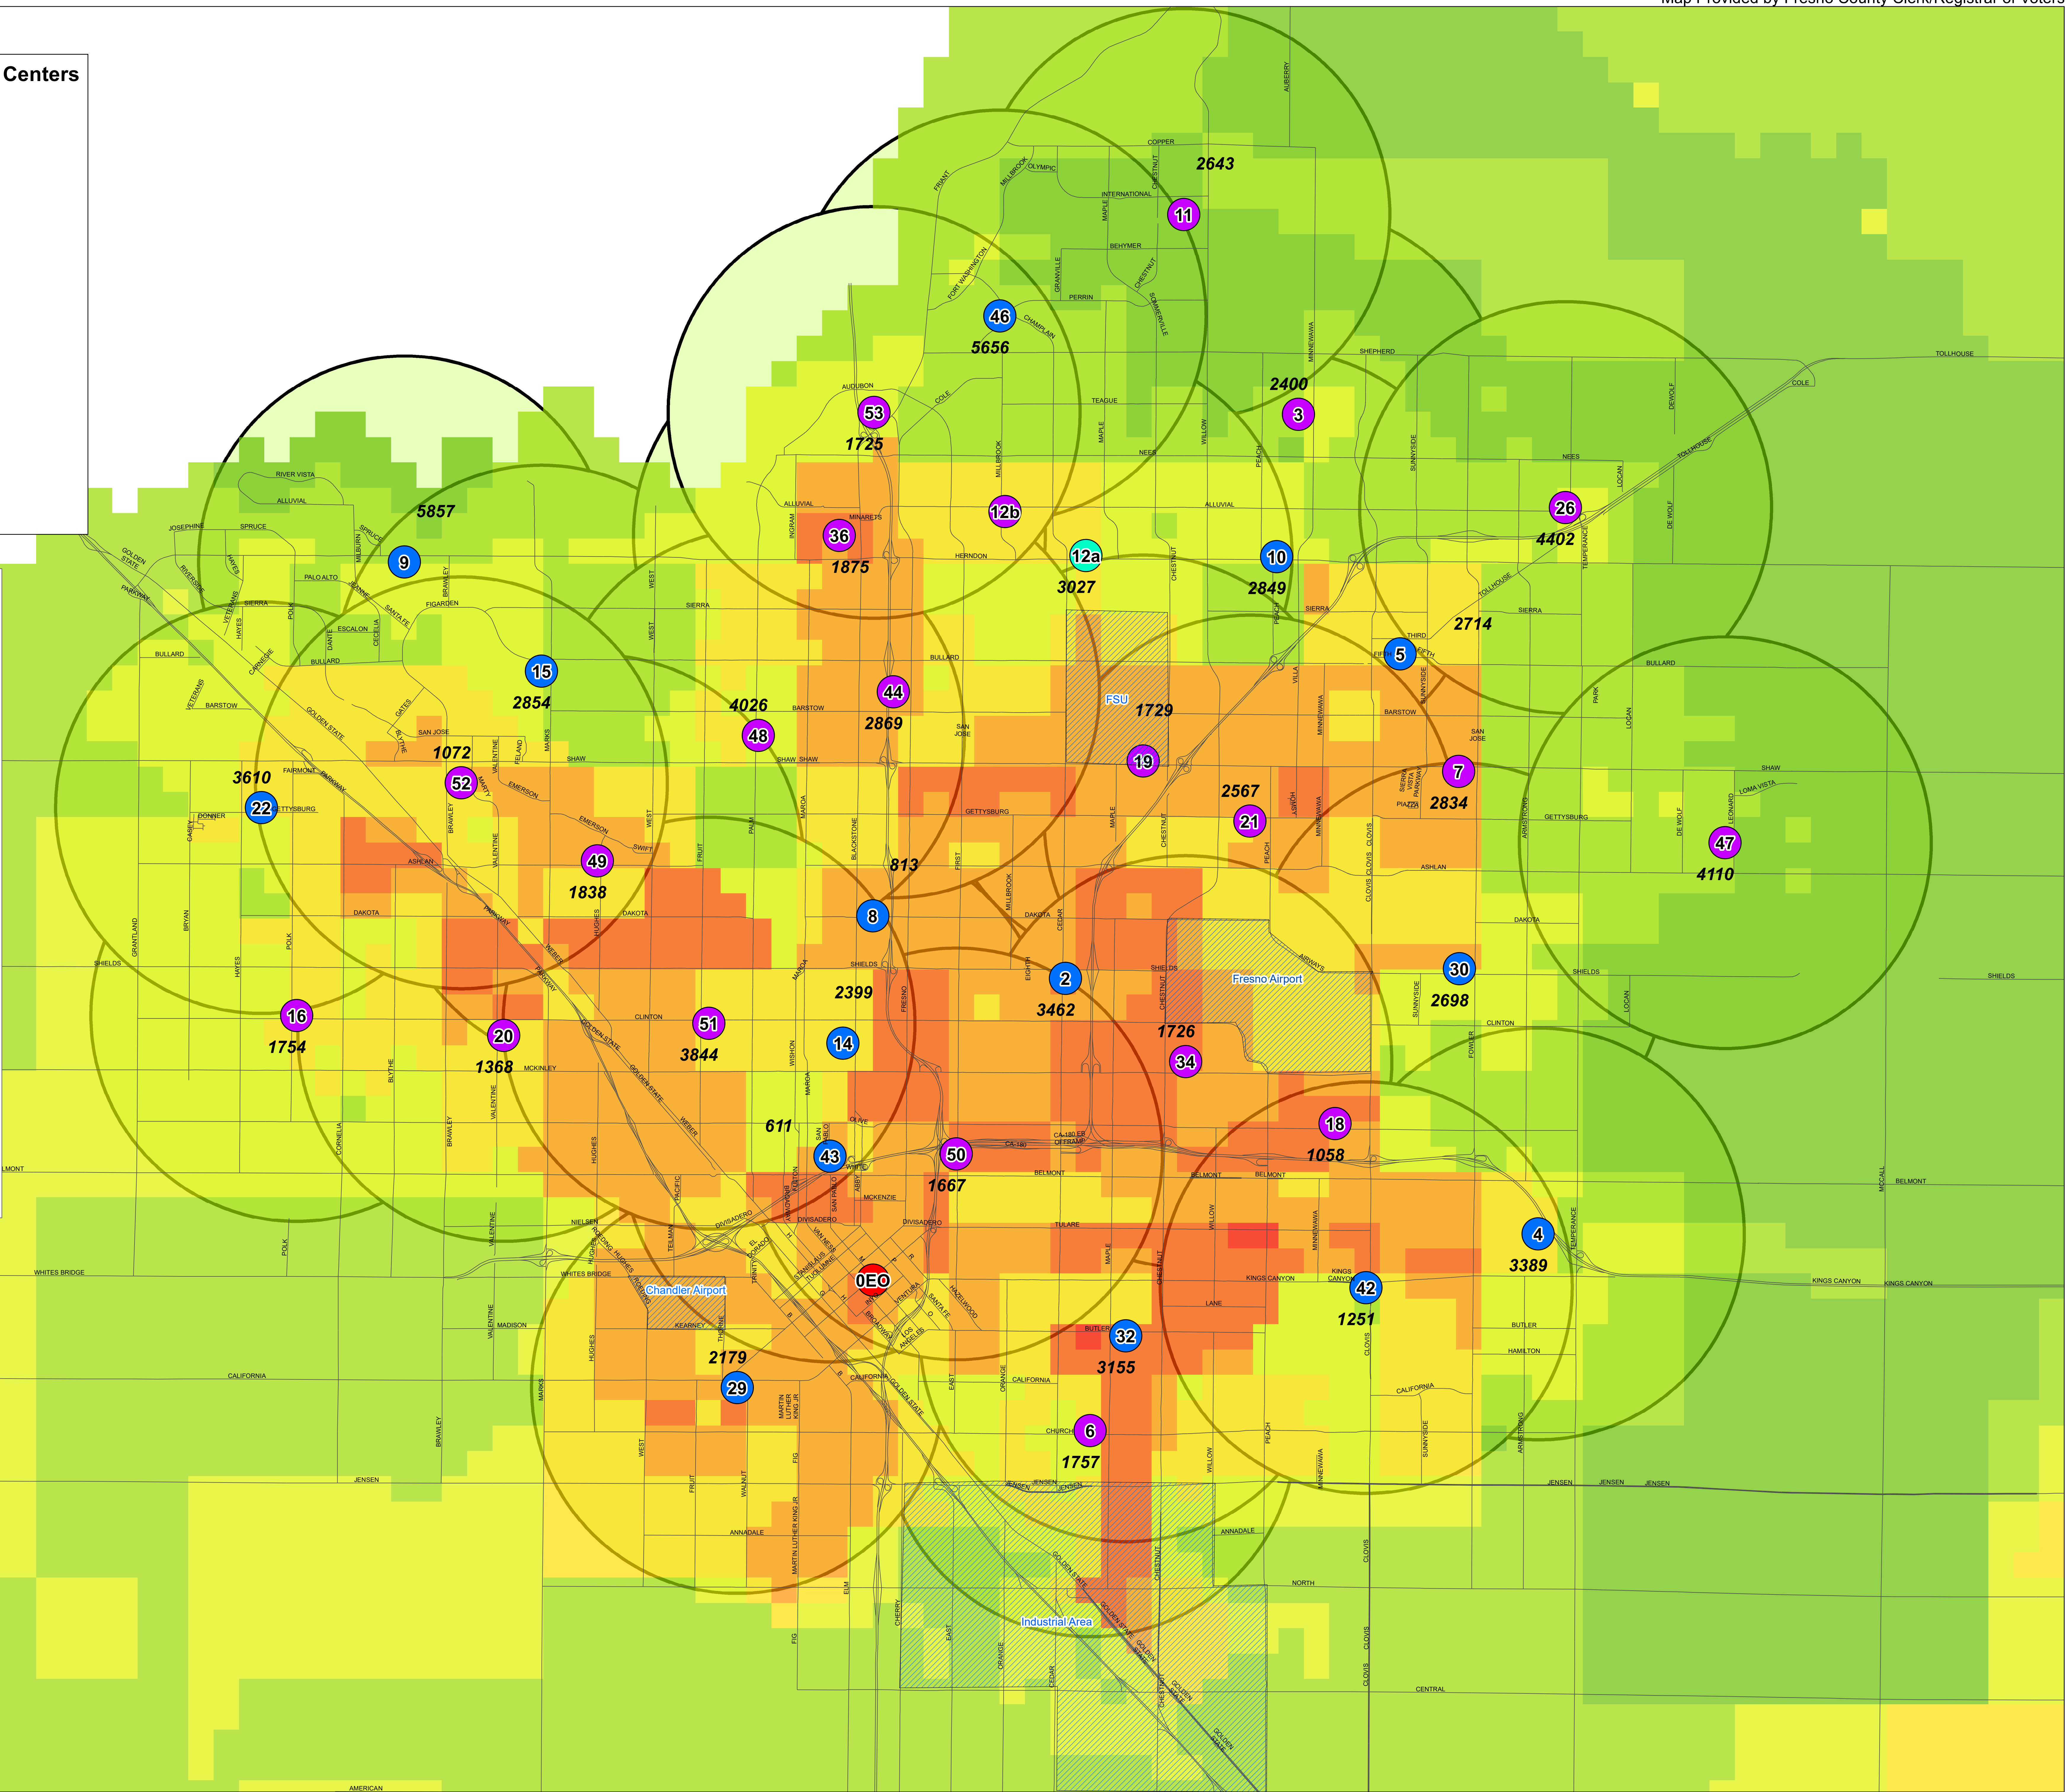

### Potential Locations for Vote Centers

- 11 Days
- 4 Days
- Elections Office
- Potential Vote Center

### Combination of Map Data

ID sub	VC
0	Elections Office
2	Betty Rodriguez Library
3	Buchanan High/Alta Middle
4	California Armenian Home
5	Clovis City Utility Building
6	Calwa Recreation & Park District
7	Carmel Village at Clovis
8	DBH Health and Wellness
9	Central California Blood Center
10	Clovis Community College (Herndon)
11	Clovis Community College (Willow)
12 a	Merritt College
12 b	Cottonwood Court
14	Fresno City College
15	Fig Garden Branch Library
16	Fire Station #16
18	Fresno Metropolitan Flood Control District
19	Fresno State (Student Rec Center)
20	Hanh Phan Tilley Elementary School
21	Independent Order of Odd Fellows
22	Inspiration Park
26	KVPR
29	West Fresno Regional Center
30	Melody Park
32	Mosqueda Community Center
34	Valley Dream Center
36	Pinedale Community Center
42	Sunnyside Library
43	Ted C Wills Community Center
44	Terraces at San Joaquin Gardens
46	Woodward Park Regional Library
47	Clovis East High School
48	Guarantee Real Estate
49	Aspen Valley Prep Academy
50	Romain Park
51	Fire Station #9
52	Central Valley Regional Center
53	National University

# Potential Locations for Vote Centers