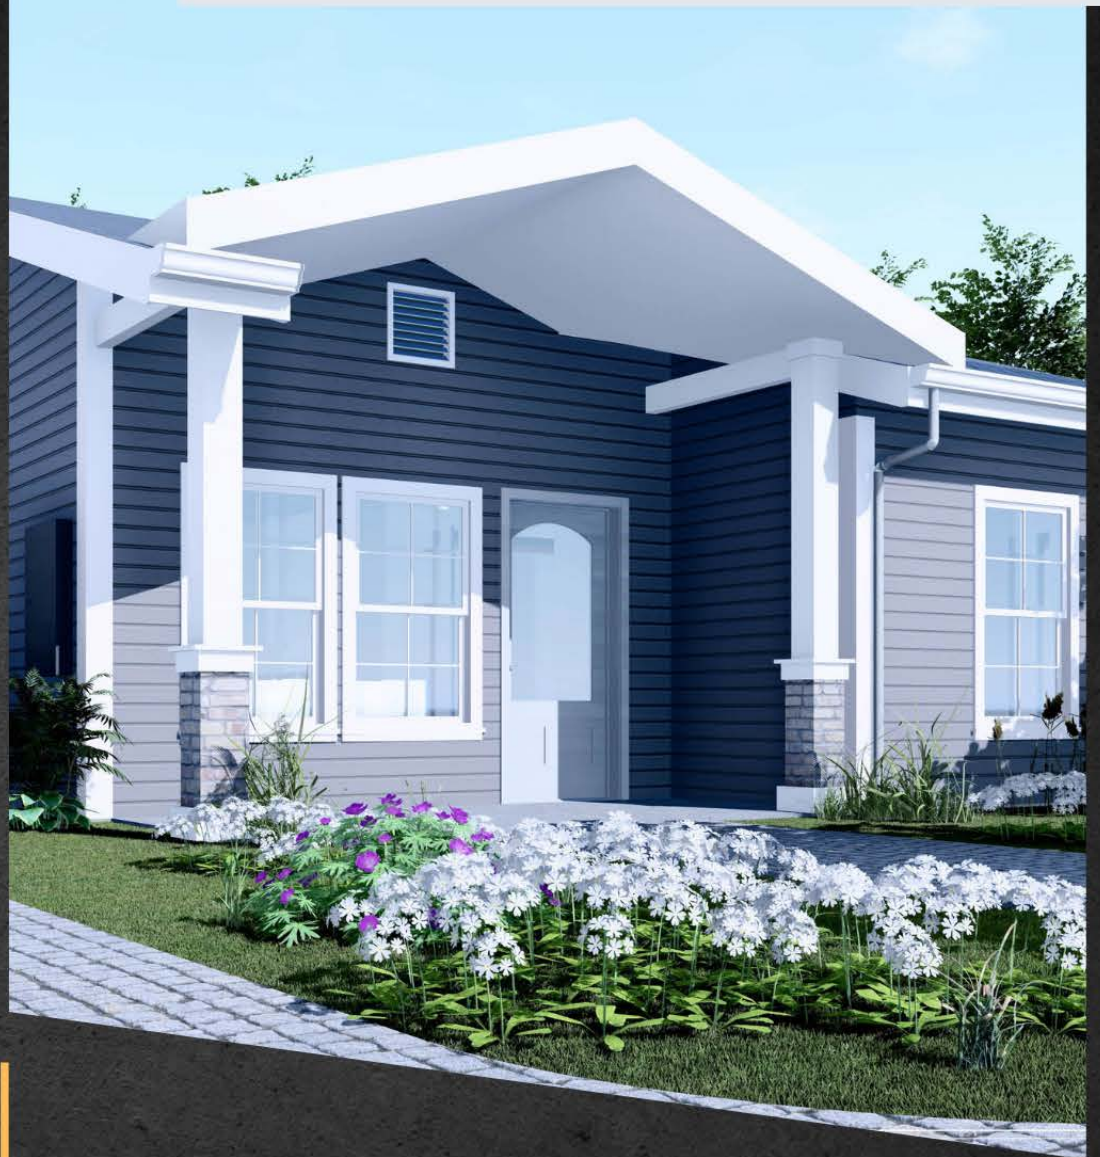

MODEL 1000 SQ. FT.

UNIT 1

ACCESSORY DWELLING UNIT

996 SQ. FT.

FLOOR AREA:

LIVING:	127 SQ. FT.
DINING:	108 SQ. FT.
KITCHEN:	119 SQ. FT.
BEDROOM 1:	286 SQ. FT.
BEDROOM 2:	151 SQ. FT.
TOILET AND BATH:	92 SQ. FT.
LAUNDRY & STO:	38 SQ. FT.
HALLWAY:	74 SQ. FT.

Property Features :

- 2 BEDROOM
- 2 TOILET & BATH
- COVERED PORCH