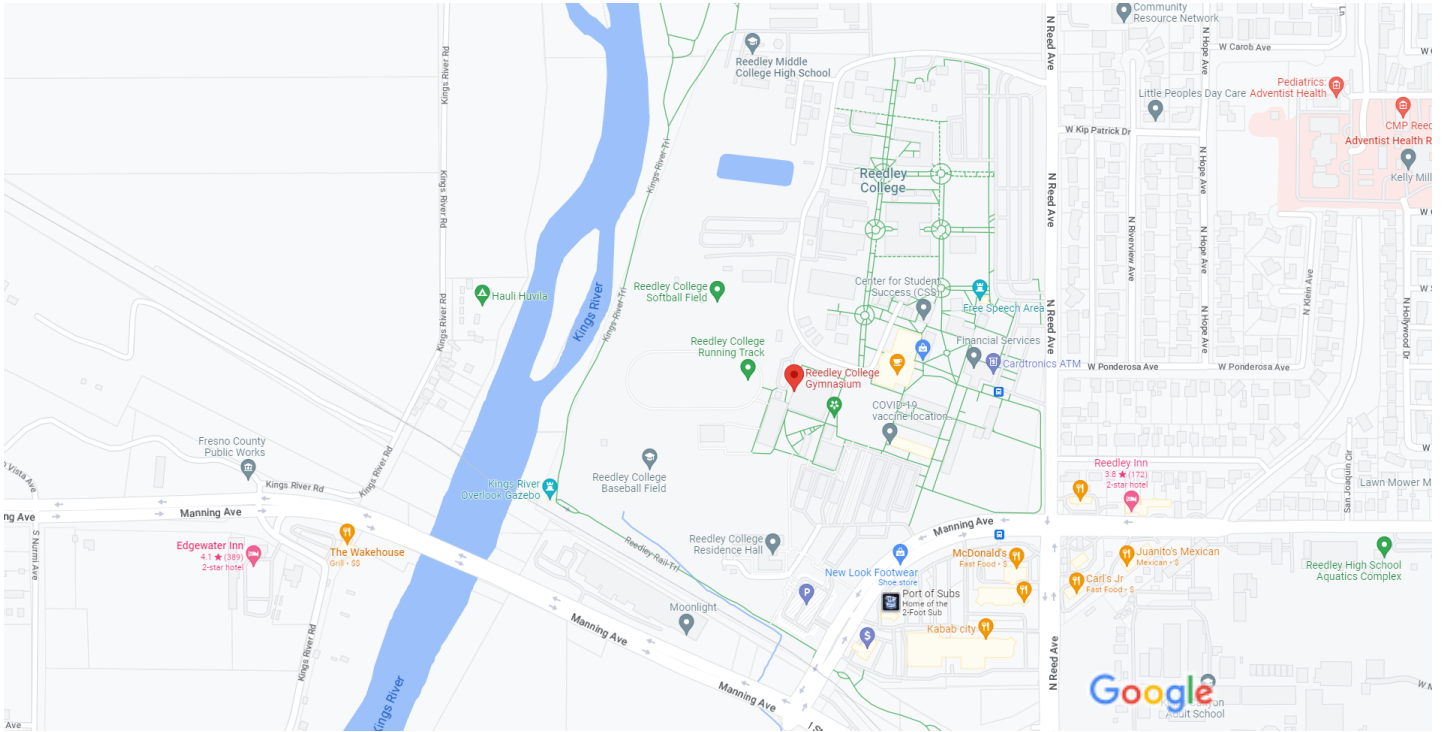

FEBRUARY 27, 2023

SONJA DOSTI | PUBLIC INFORMATION OFFICER

PHONE: 559 | 600-1224

EMAIL: sdosti@fresnocountyca.gov

RED CROSS OPENS EMERGENCY SHELTER FOR RESIDENTS OF DUNLAP, MIRAMONTE & SQUAW VALLEY

FRESNO, CA – The Fresno County Office of Emergency Services is working with the Red Cross to open a shelter to assist residents of Dunlap, Miramonte, and Squaw Valley, who have been without power or running water since Saturday, February 25th. The shelter is in the Reedley College Gymnasium at 995 N. Reed Avenue in Reedley, California and is open as of 5:00 pm on Monday, February 27, 2023.

The Fresno County Sheriff's Office will be notifying residents through the Everbridge System and the County is sharing this information on its social media platforms.

Google Maps Reedley College Gymnasium

Map data ©2023 Google 200 ft

Reedley College Gymnasium

4.0 ★★★★★ 2 reviews

Gym

Temporarily closed

Directions

Save

Nearby

Send to phone

Share

995 N Reed Ave, Reedley, CA 93654