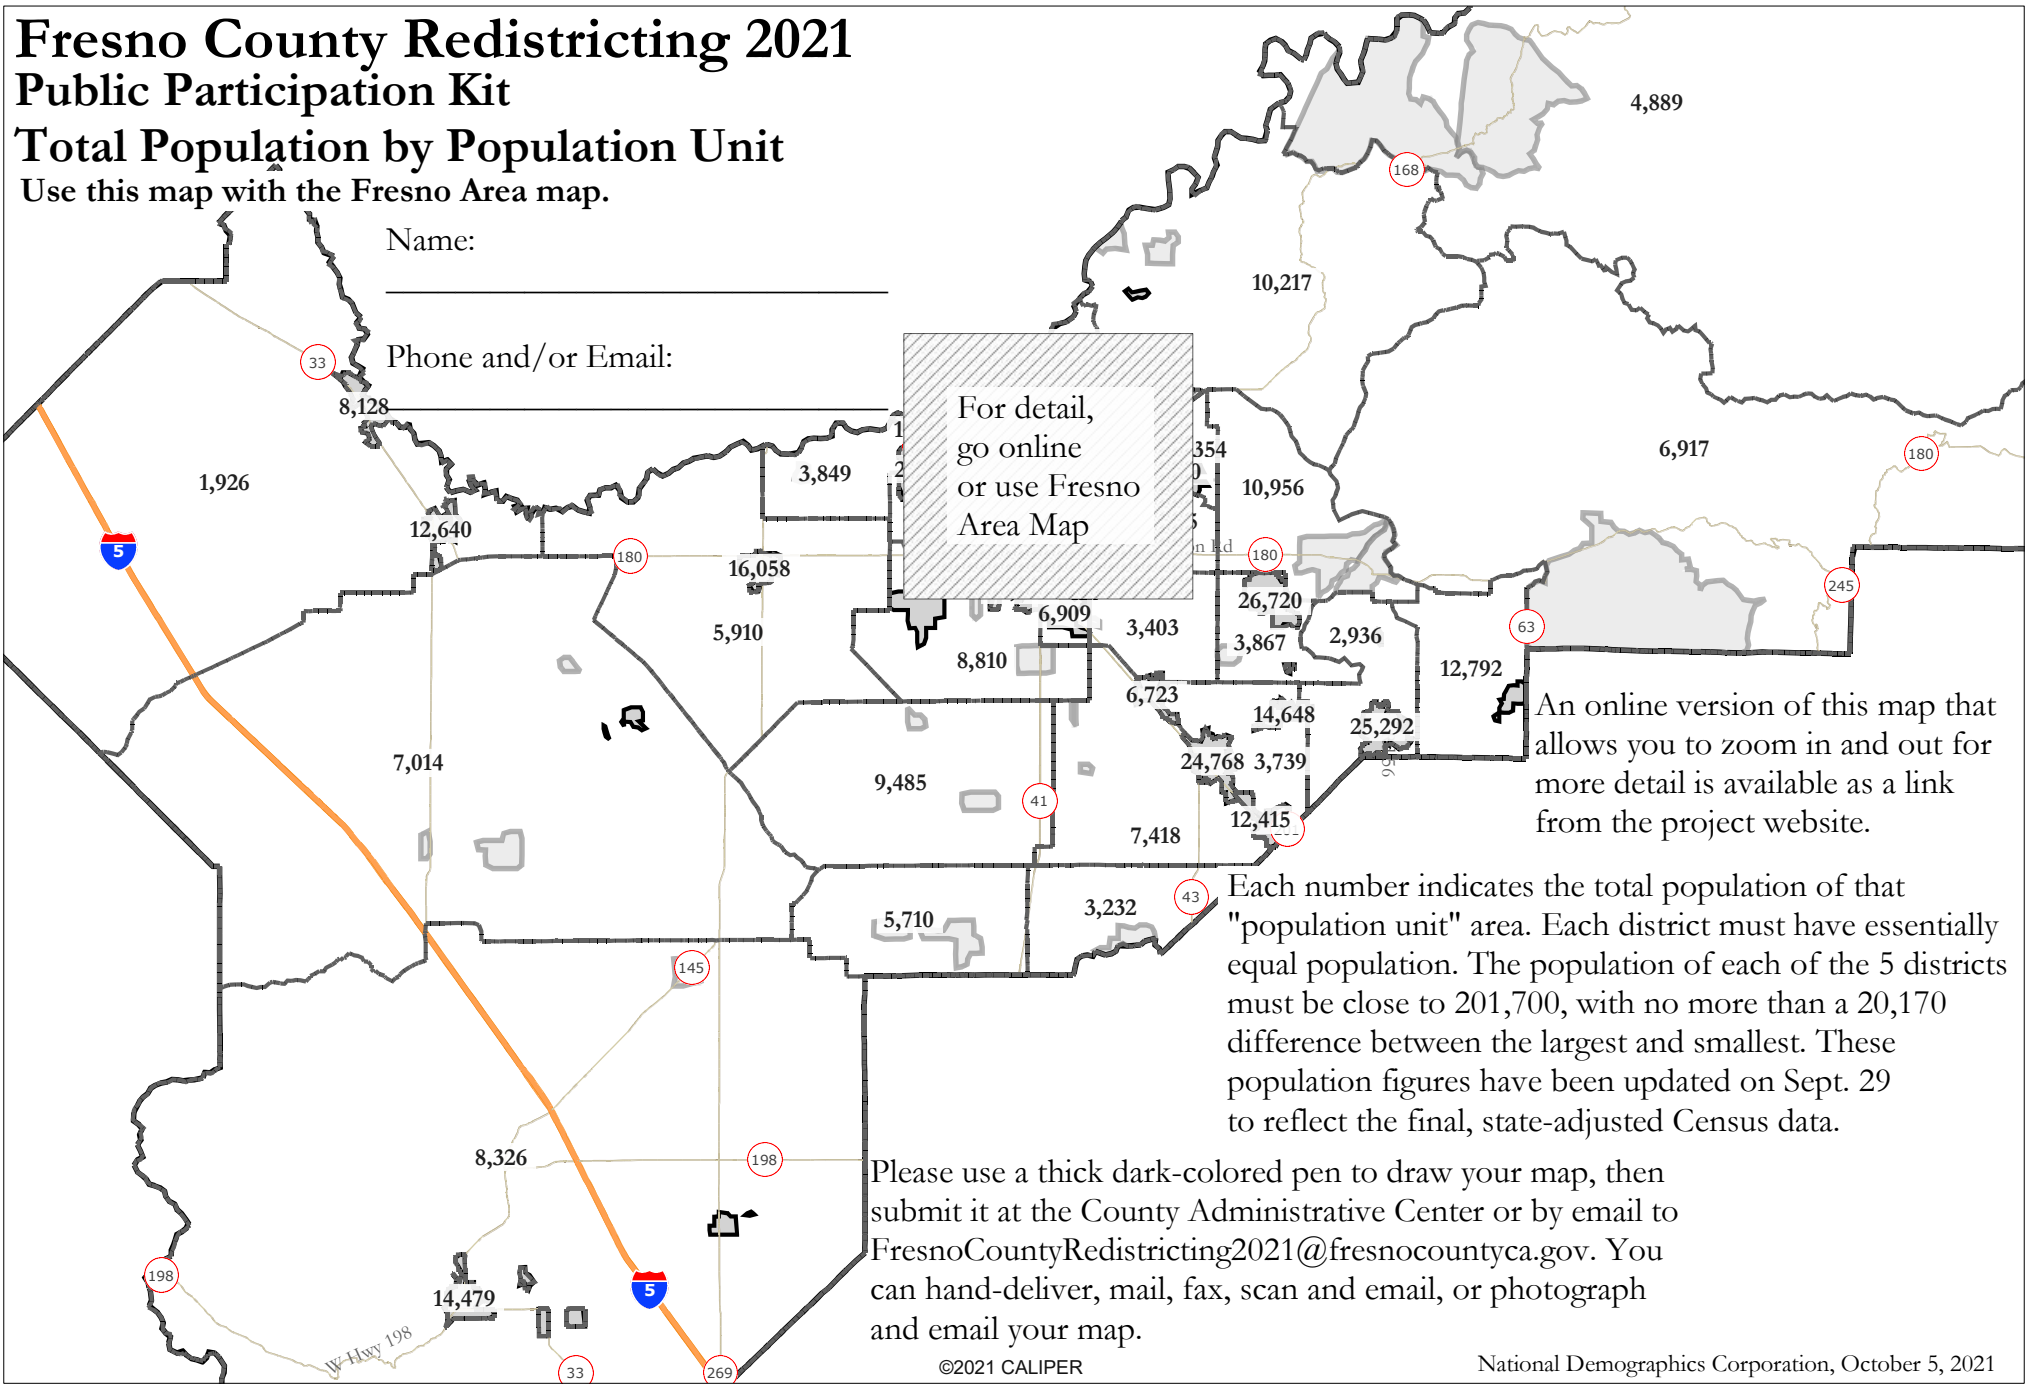

Fresno County Redistricting 2021 Public Participation Kit

Total Population by Population Unit

Use this map with the Fresno Area map.

Name: _____

Phone and/or Email: _____

An online version of this map that allows you to zoom in and out for more detail is available as a link from the project website.

Each number indicates the total population of that "population unit" area. Each district must have essentially equal population. The population of each of the 5 districts must be close to 201,700, with no more than a 20,170 difference between the largest and smallest. These population figures have been updated on Sept. 29 to reflect the final, state-adjusted Census data.

Fresno County Redistricting 2021

National Demographics Corporation, October 5, 2021

Public Participation Kit

Total Population by Population Unit

Fresno Area

Use this map with the Fresno County map.

An online version of this map that allows you to zoom in and out for more detail is available as a link from the project website. Please use a thick dark-colored pen to draw your map, then submit it at the County Administrative Center or by email to FresnoCountyRedistricting2021@fresnocountyca.gov. You can hand-deliver, mail, fax, scan and email, or photograph and email your map.

Name: _____

Phone and/or Email: _____

Each number indicates the total population of that "population unit" area. Each district must have essentially equal population. The population of each of the 5 districts must be close to 201,700, with no more than a 20,170 difference between the largest and smallest. These population figures have been updated on Sept. 29 to reflect the final, state-adjusted Census data.