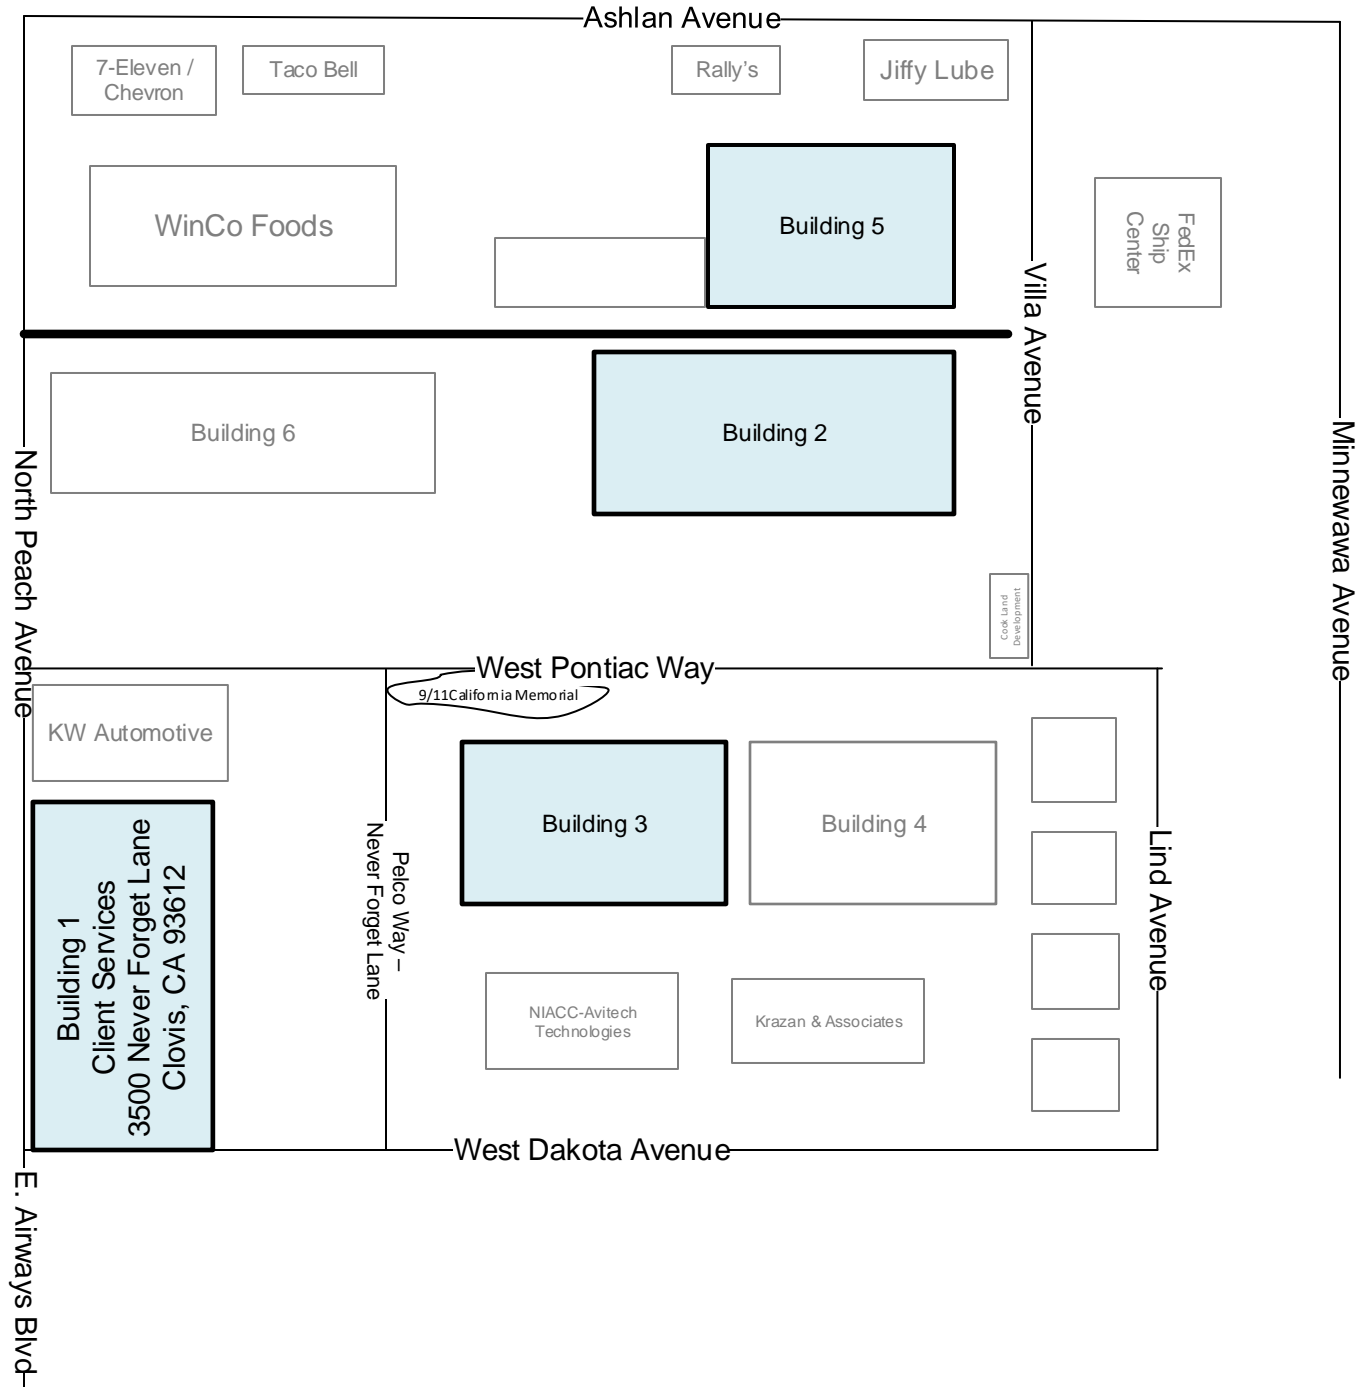

Fresno County Department of Social Services

Clovis Campus
Dakota & Peach Avenue
Clovis, CA 93612

11/02/20

Map not to scale