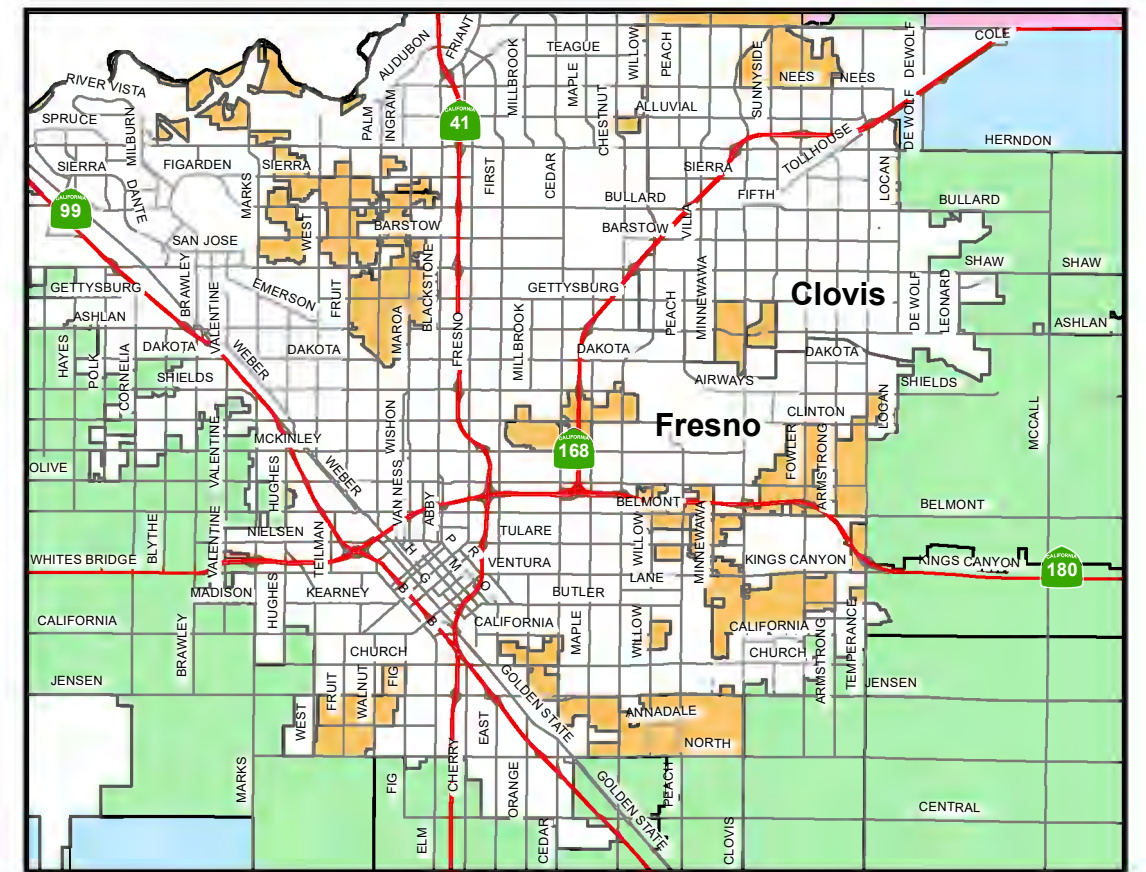

# County of Fresno ESAP SERVICE RATE AREAS

0 2.5 5 10 15 20 Miles

**SERVICE RATE AREAS**

- ZONE 1
- ZONE 2A
- ZONE 2B
- ZONE 3
- SER

**Fresno-Clovis Metropolitan Area**

# County of Fresno Southeast Regional Area (SER)

0 0.5 1 2 3 4 Miles

**SERVICE RATE AREAS**

- ZONE 1
- ZONE 2A
- ZONE 2B
- ZONE 3

**Hauler's Territory Boundaries**

AGT#	HAULER
13 - 466 14 - 567	Mid Valley Disposal ( 5 ) ( 7 )
05 - 409 16 - 541	Waste-Management ( 4 ) ( 8 )
05 - 416	Peña's Disposal ( 9 )
05 - 414	Miramonte Sanitation ( 10 )

**Incorporated Cities**

(Not included in program)