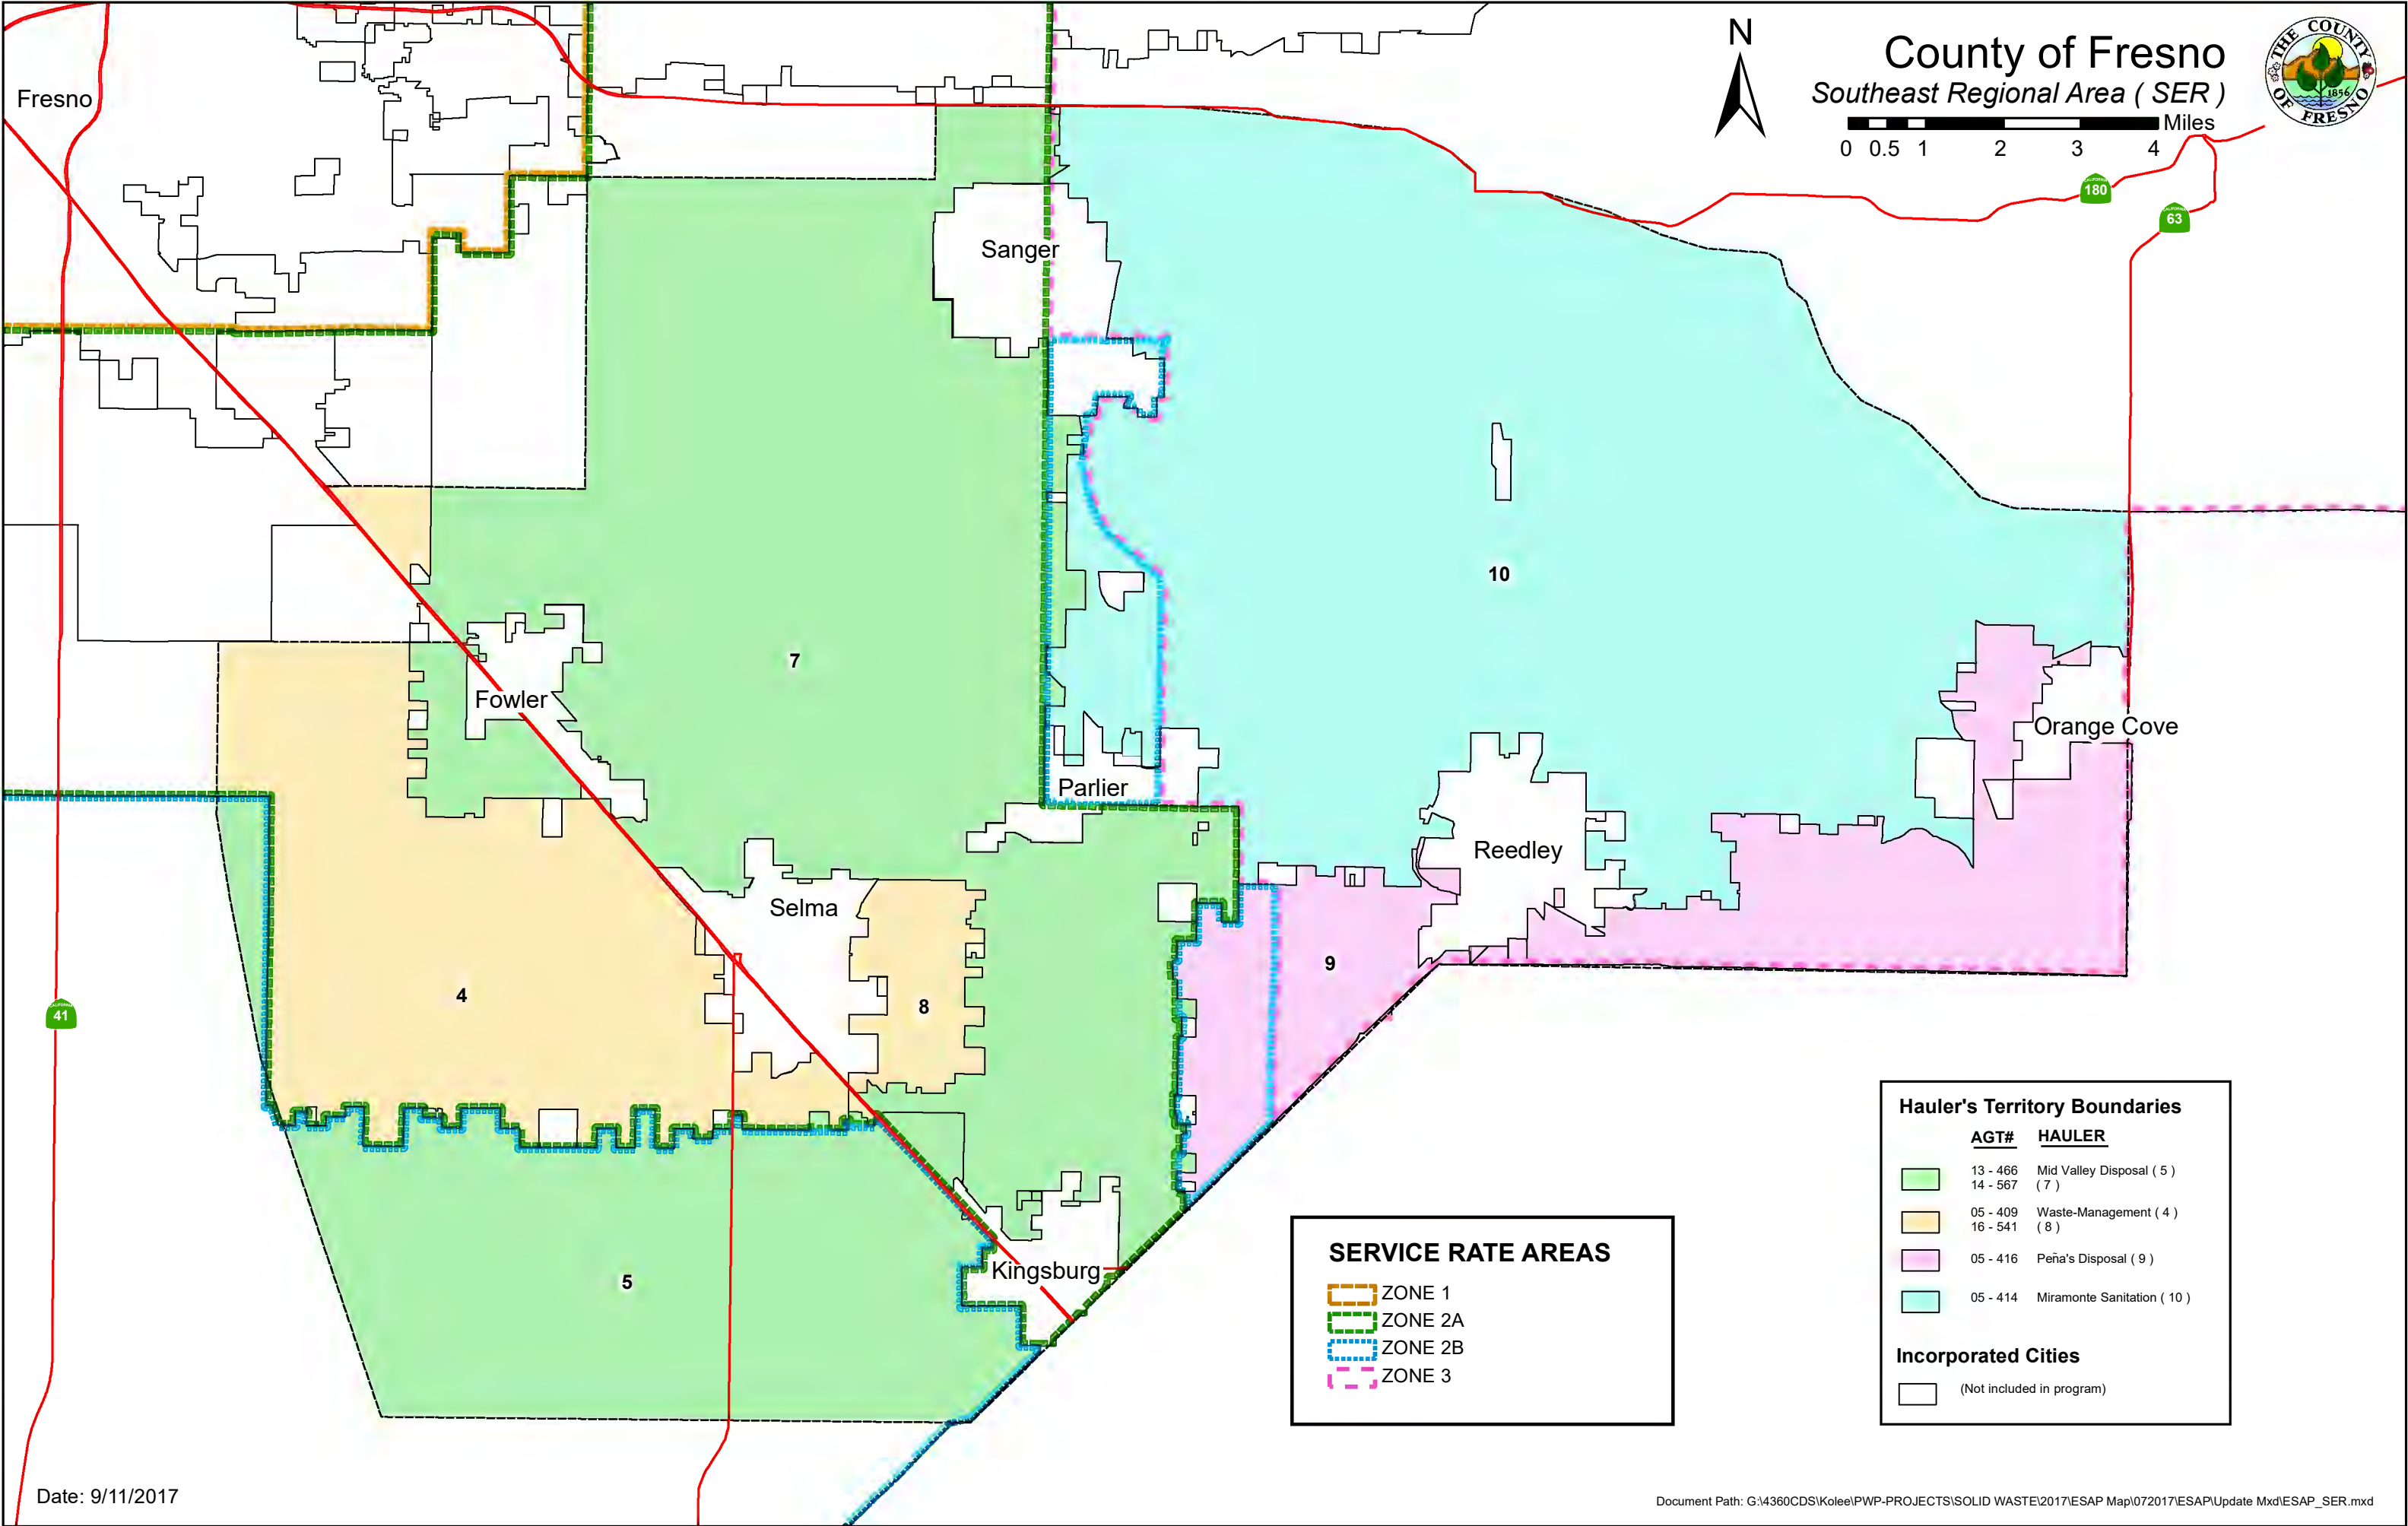

# County of Fresno ESAP SERVICE RATE AREAS

0 2.5 5 10 15 20 Miles

**SERVICE RATE AREAS**

- ZONE 1
- ZONE 2A
- ZONE 2B
- ZONE 3
- SER

**Fresno-Clovis Metropolitan Area**

# County of Fresno Southeast Regional Area (SER)

0 0.5 1 2 3 4 Miles

**SERVICE RATE AREAS**

- ZONE 1
- ZONE 2A
- ZONE 2B
- ZONE 3

**Hauler's Territory Boundaries**

AGT#	HAULER
13 - 466 14 - 567	Mid Valley Disposal ( 5 ) ( 7 )
05 - 409 16 - 541	Waste-Management ( 4 ) ( 8 )
05 - 416	Peña's Disposal ( 9 )
05 - 414	Miramonte Sanitation ( 10 )

**Incorporated Cities**

(Not included in program)