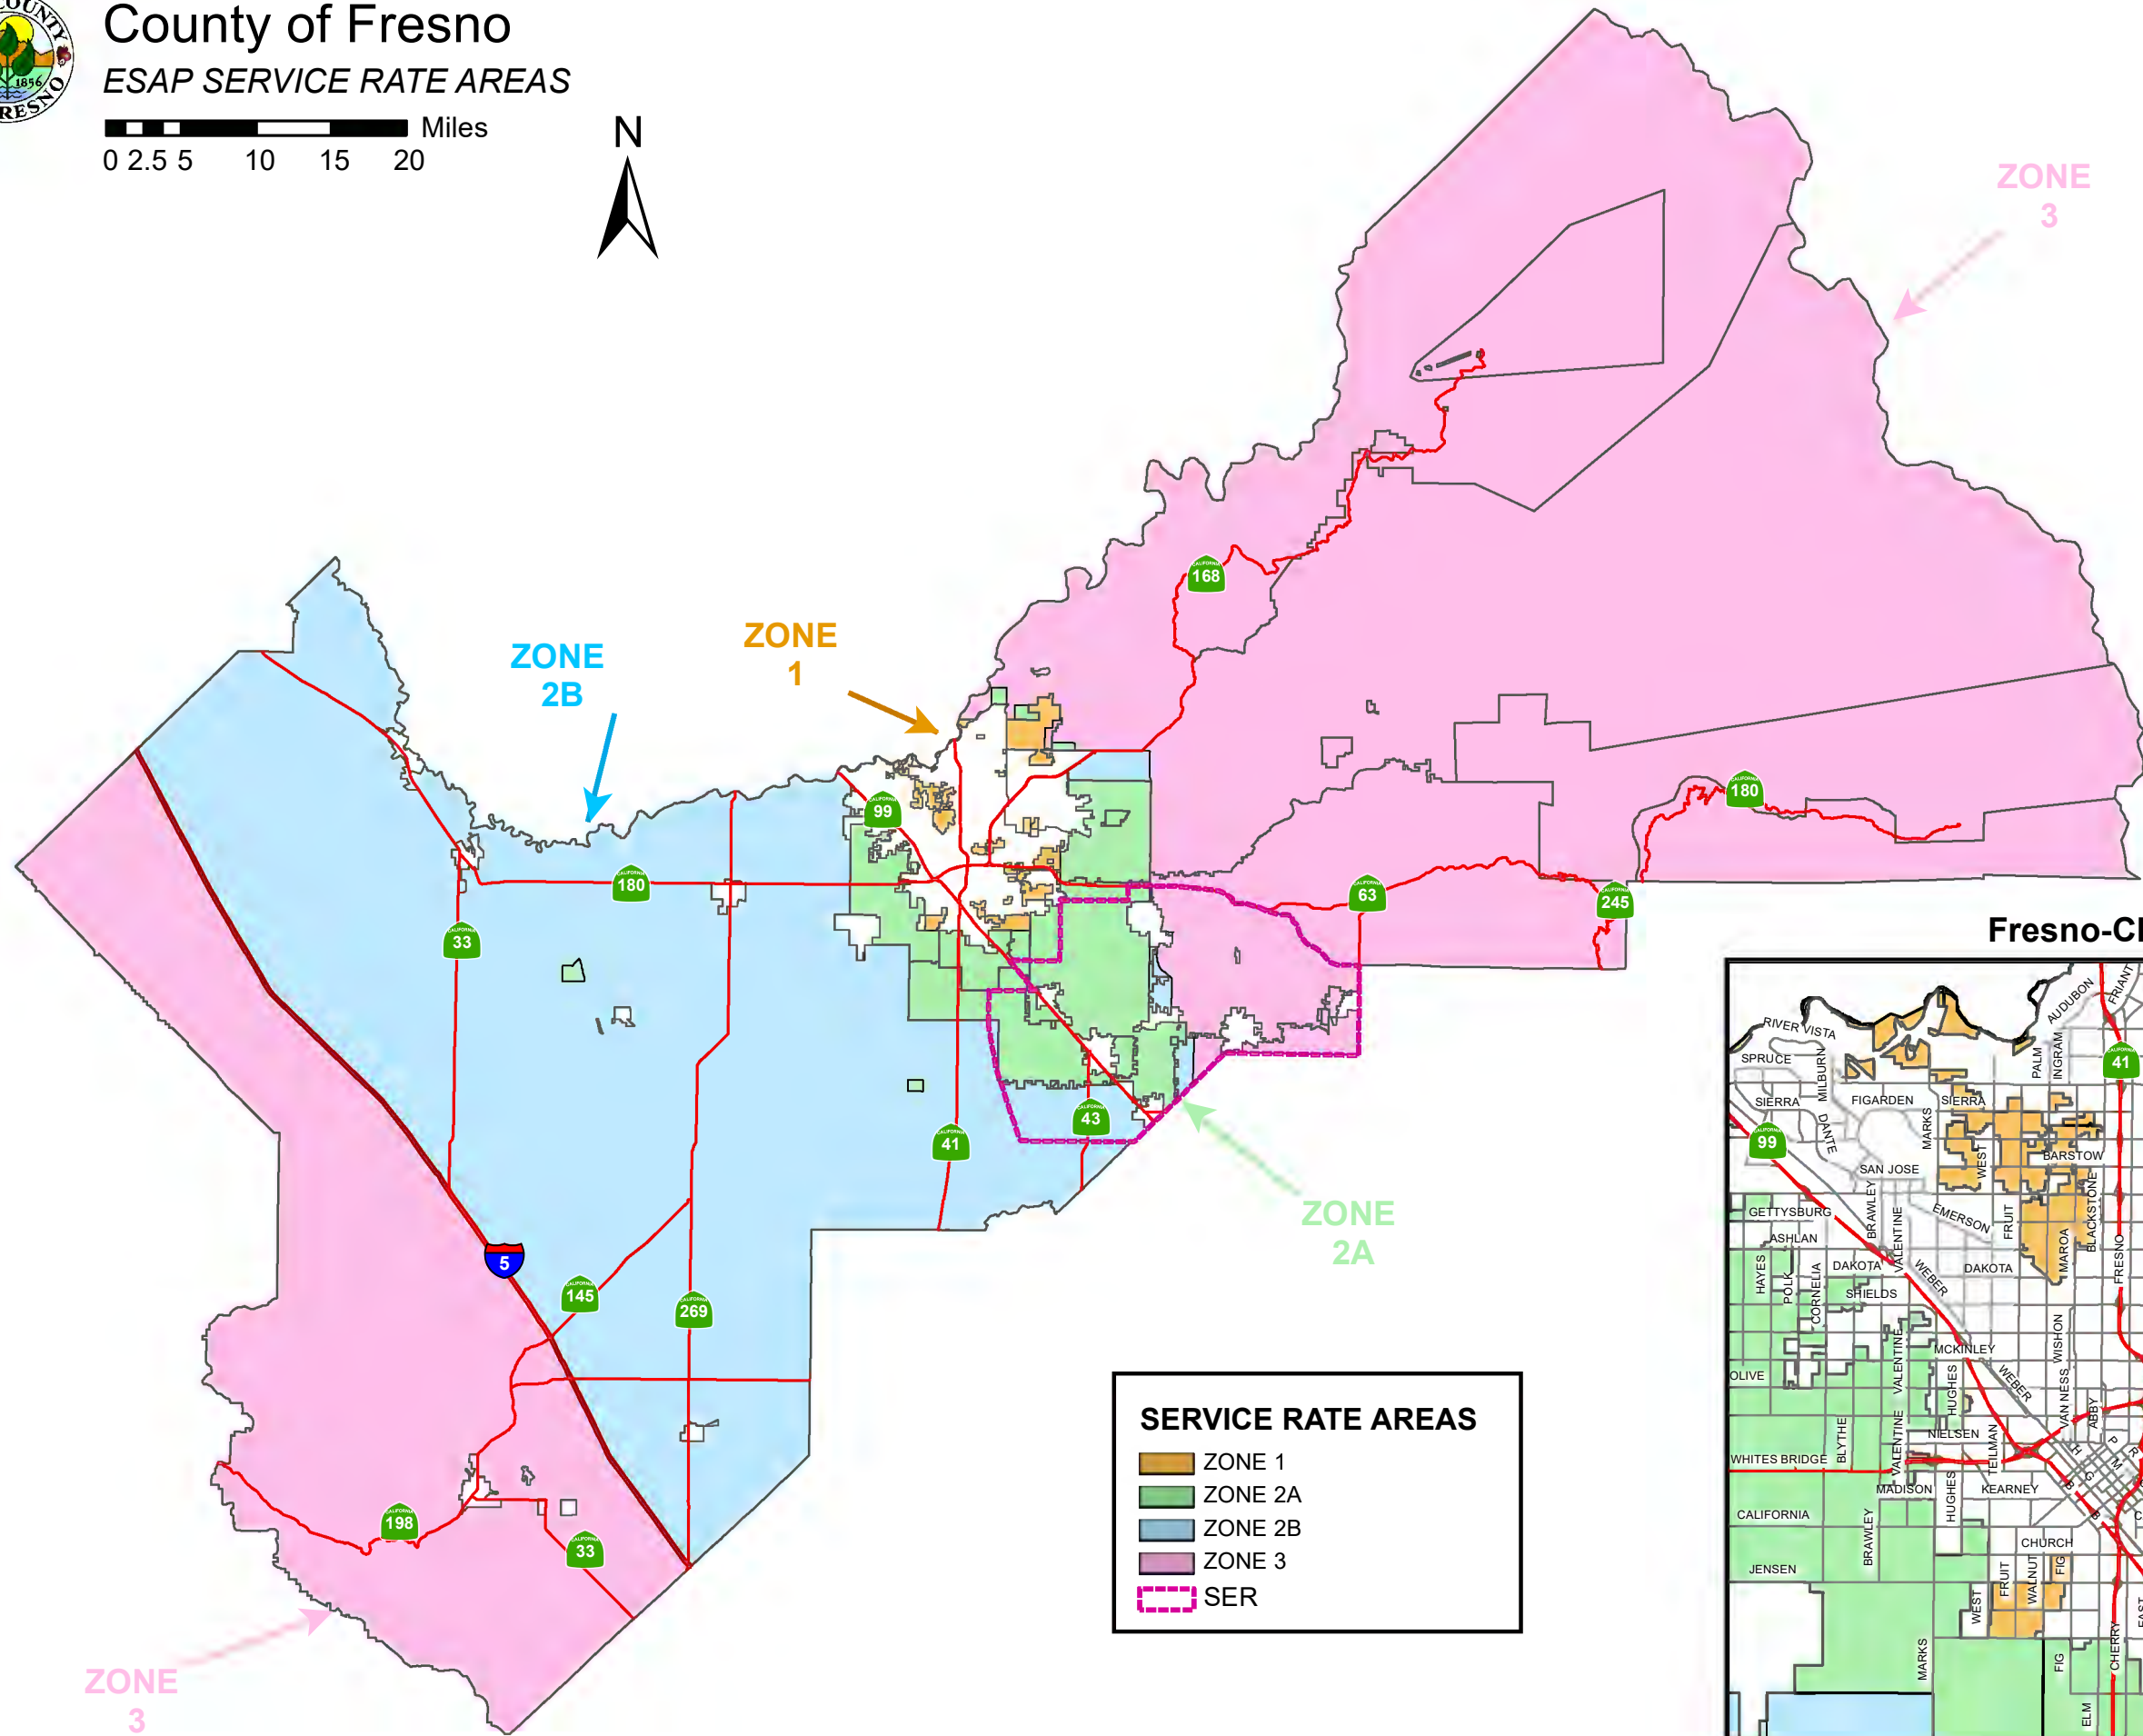

# County of Fresno ESAP SERVICE RATE AREAS

0 2.5 5 10 15 20 Miles

**SERVICE RATE AREAS**

- ZONE 1
- ZONE 2A
- ZONE 2B
- ZONE 3
- SER

**Fresno-Clovis Metropolitan Area**

# County of Fresno Southeast Regional Area (SER)

0 0.5 1 2 3 4 Miles

**SERVICE RATE AREAS**

- ZONE 1
- ZONE 2A
- ZONE 2B
- ZONE 3

**Hauler's Territory Boundaries**

AGT#	HAULER
13 - 466 14 - 567	Mid Valley Disposal ( 5 ) ( 7 )
05 - 409 16 - 541	Waste-Management ( 4 ) ( 8 )
05 - 416	Peña's Disposal ( 9 )
05 - 414	Miramonte Sanitation ( 10 )

**Incorporated Cities**

(Not included in program)