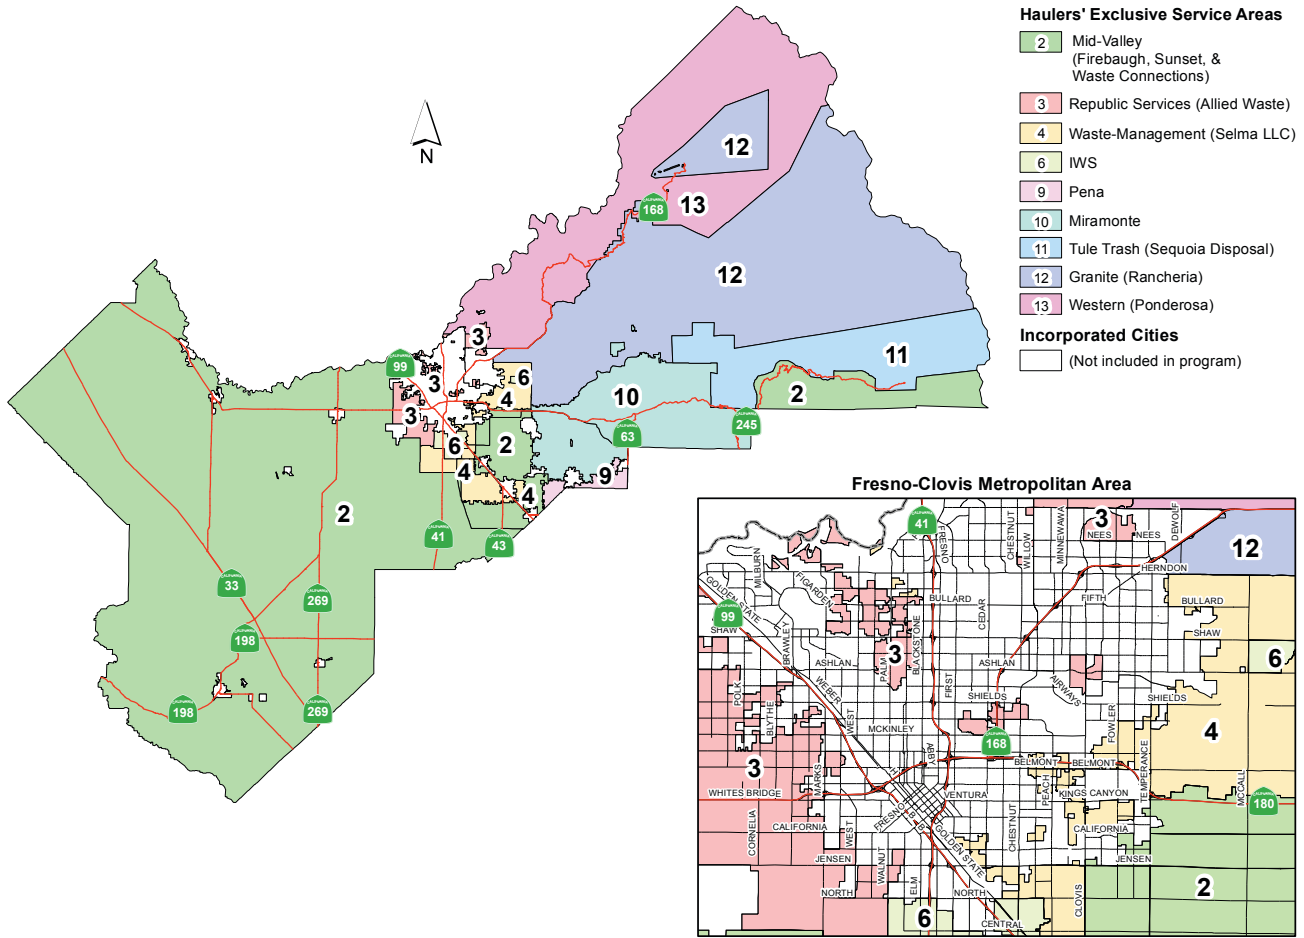

WASTE HAULER INFORMATION

Fresno County Exclusive Service Area Program (ESAP)

HAULER	ADDRESS	CITY/STATE/ZIP	PHONE	FAX
REPUBLIC SERVICES (ALLIED WASTE/BFI)	P.O. Box 9369	Fresno, CA 93792-9369	559 275-1551	559 275-8012
FIREBAUGH DISPOSAL see Mid Valley Disposal. On January 27, 2009, the County Board of Supervisors consented to the assignment of Firebaugh Disposal's assets to Mid Valley Disposal. Mid Valley is now providing waste collection and recycling services to those customers formerly served by Firebaugh Disposal.				
GRANITE SOLID WASTE	P.O. Box 268	Prather, CA 93651	559 298-3463	559 298-4277
INDUSTRIAL WASTE & SALVAGE – ORANGE AVE. DISPOSAL	P.O. Box 446	Fresno, CA 93709-0446	559 233-1158	559 441-4140
MID VALLEY DISPOSAL	P.O. Box 12385	Fresno, CA 93777-2385	559 237-9425	559 233-4614
MIRAMONTE SANITATION	P.O. Box 129	Reedley, CA 93654-0129	559 638-1313	559 595-8609
PEÑA'S DISPOSAL	12094 Avenue 408	Cutler, CA 93615	559 528-3909	559 528-4030
RANCHERIA SOLID WASTE see Granite Solid Waste. On June 26, 2007, the County Board of Supervisors consented to the sale of Rancheria Solid Waste to Granite Solid Waste. Granite is now providing waste collection services to the customers formerly served by Rancheria Solid Waste.				
SELMA DISPOSAL AND RECYCLING see Waste Management of Fresno. On August 23, 2016, the County Board of Supervisors consented to the assignment of Selma Disposal's assets to Waste Management. Waste Management is now providing waste collection and recycling services to those customers formerly serviced by Selma Disposal and Recycling.				
TULE TRASH COMPANY	P.O. Box 288	Pixley, CA 93256	800 543-0223	559 757-5002
SEQUOIA DISPOSAL see Tule Trash Company. On April 24, 2012, the County Board of Supervisors consented to the sale of Sequoia Disposal to Tule Trash Company. Tule is now providing waste collection services to the customers formerly served by Sequoia.				
SUNSET WASTE SYSTEMS see Mid Valley Disposal. On September 16, 2014, the County Board of Supervisors consented to the assignment of Sunset Waste's Exclusive Service Area Program (ESAP) Agreement to Mid Valley Disposal. Mid Valley is now providing waste collection and recycling services to those customers formerly served by Sunset Waste.				
WASTE CONNECTION see Mid Valley Disposal. On August 2, 2013, the County Board of Supervisors consented to the assignment of Waste Connections assets to Mid Valley Disposal. Mid Valley is now providing waste collection and recycling services to those customers formerly served by Waste Connections.				
WASTE MANAGEMENT OF FRESNO	4333 E. Jefferson	Fresno, CA 93725-0069	559 834-4070	559 834-3751
WESTERN SOLID WASTE (PONDEROSA)	P.O. Box 254	Friant, CA 93626	559 298-5022	559 855-5223