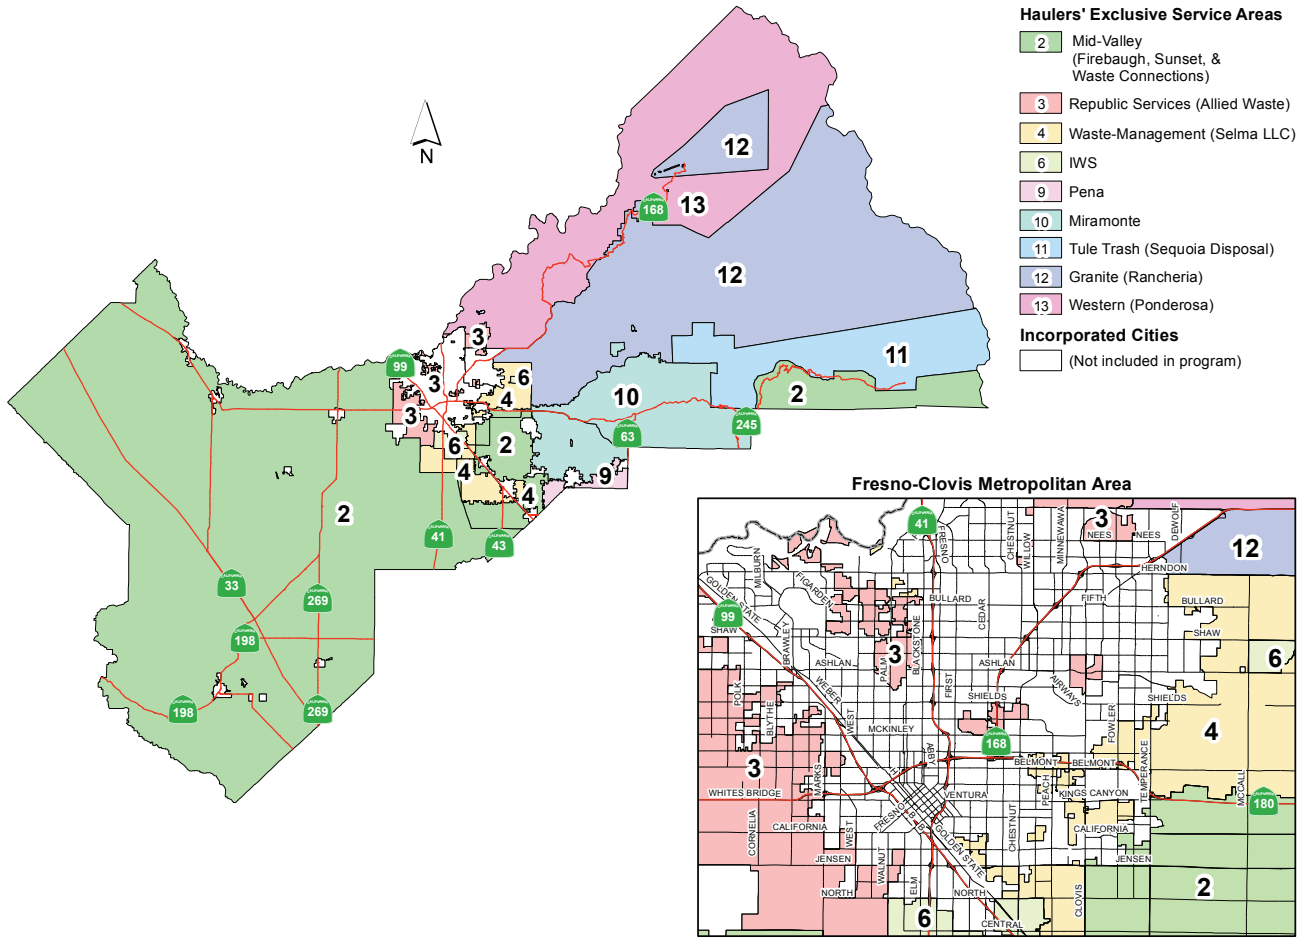

WASTE HAULER INFORMATION

Fresno County Exclusive Service Area Program (ESAP)

HAULER	ADDRESS	CITY/STATE/ZIP	PHONE	FAX
REPUBLIC SERVICES (ALLIED WASTE/BFI)	P.O. Box 9369	Fresno, CA 93792-9369	559 275-1551	559 275-8012
FIREBAUGH DISPOSAL see Mid Valley Disposal. On January 27, 2009, the County Board of Supervisors consented to the assignment of Firebaugh Disposal's assets to Mid Valley Disposal. Mid Valley is now providing waste collection and recycling services to those customers formerly served by Firebaugh Disposal.				
GRANITE SOLID WASTE	P.O. Box 268	Prather, CA 93651	559 298-3463	559 298-4277
INDUSTRIAL WASTE & SALVAGE – ORANGE AVE. DISPOSAL	P.O. Box 446	Fresno, CA 93709-0446	559 233-1158	559 441-4140
MID VALLEY DISPOSAL	P.O. Box 12385	Fresno, CA 93777-2385	559 237-9425	559 233-4614
MIRAMONTE SANITATION	P.O. Box 129	Reedley, CA 93654-0129	559 638-1313	559 595-8609
PEÑA'S DISPOSAL	12094 Avenue 408	Cutler, CA 93615	559 528-3909	559 528-4030
RANCHERIA SOLID WASTE see Granite Solid Waste. On June 26, 2007, the County Board of Supervisors consented to the sale of Rancheria Solid Waste to Granite Solid Waste. Granite is now providing waste collection services to the customers formerly served by Rancheria Solid Waste.				
SELMA DISPOSAL AND RECYCLING see Waste Management of Fresno. On August 23, 2016, the County Board of Supervisors consented to the assignment of Selma Disposal's assets to Waste Management. Waste Management is now providing waste collection and recycling services to those customers formerly serviced by Selma Disposal and Recycling.				
TULE TRASH COMPANY	P.O. Box 288	Pixley, CA 93256	800 543-0223	559 757-5002
SEQUOIA DISPOSAL see Tule Trash Company. On April 24, 2012, the County Board of Supervisors consented to the sale of Sequoia Disposal to Tule Trash Company. Tule is now providing waste collection services to the customers formerly served by Sequoia.				
SUNSET WASTE SYSTEMS see Mid Valley Disposal. On September 16, 2014, the County Board of Supervisors consented to the assignment of Sunset Waste's Exclusive Service Area Program (ESAP) Agreement to Mid Valley Disposal. Mid Valley is now providing waste collection and recycling services to those customers formerly served by Sunset Waste.				
WASTE CONNECTION see Mid Valley Disposal. On August 2, 2013, the County Board of Supervisors consented to the assignment of Waste Connections assets to Mid Valley Disposal. Mid Valley is now providing waste collection and recycling services to those customers formerly served by Waste Connections.				
WASTE MANAGEMENT OF FRESNO	4333 E. Jefferson	Fresno, CA 93725-0069	559 834-4070	559 834-3751
WESTERN SOLID WASTE (PONDEROSA)	P.O. Box 254	Friant, CA 93626	559 298-5022	559 855-5223