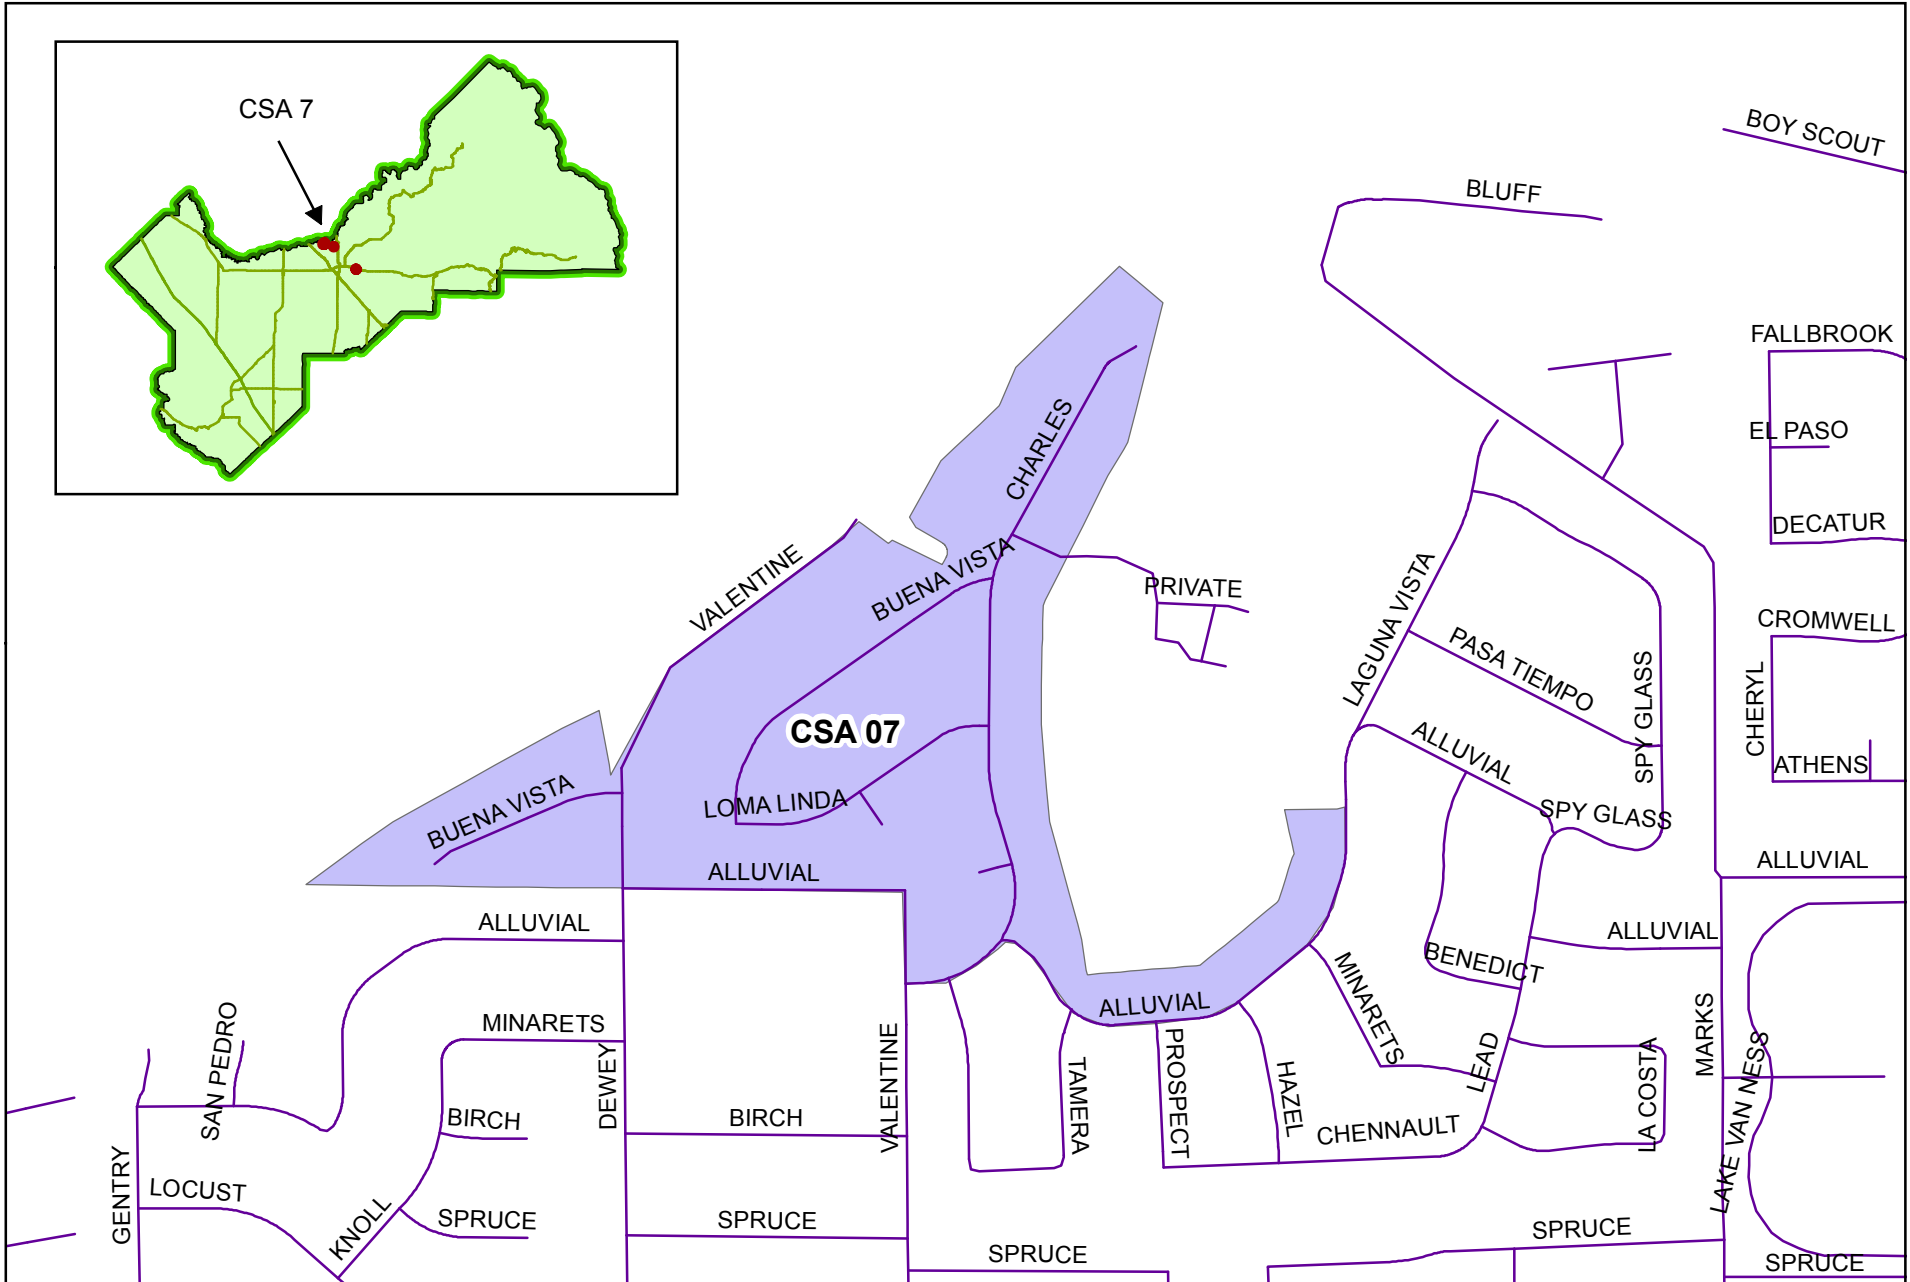

County of Fresno

County Service Area 7

PALMDON

PALM

MAGILL

MAGILL

FERGER

ROOSEVELT

COLONIAL

CSA 07

FREMONT

FREMONT

FRONTAGE

WILSON

PALO ALTO

FRONTAGE

IOWA

ARGYLE

IOWA

TULARE

IOWA

DUKE

VOORMAN

KONA

ARGYLE

FANCHER CREEK