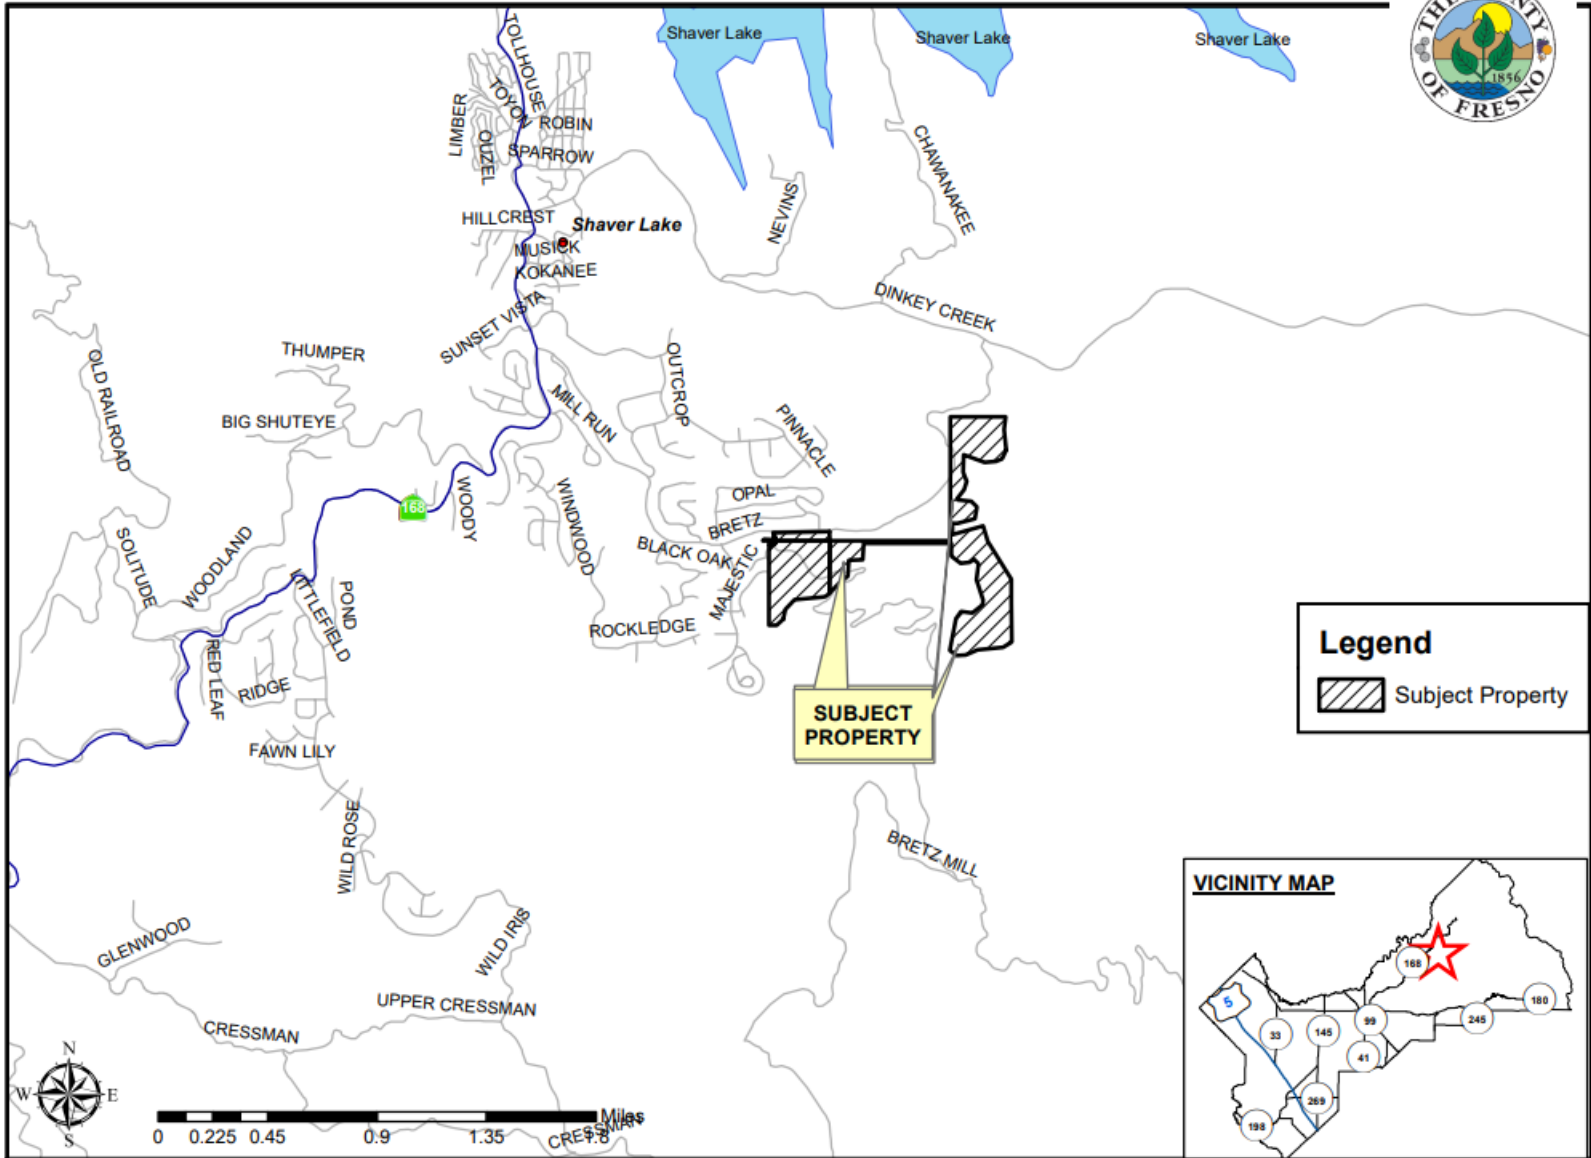

DEPARTMENT of PUBLIC WORKS and PLANNING
DEVELOPMENT SERVICES & CAPITAL PROJECTS DIVISION

TT 5943 EXT 1

Bretz Mill Road

Tentative Tract
5943

Bretz Mill Rd

Camp Hill Rd

Camp Hill Rd

Camp Hill Rd

LOCATION MAP

Legend

 Subject Property

TT 5943 EXT 1
STR 7-10/25

EXISTING ZONING MAP

Legend	
	Subject Property
	CM
	AE5
	AL20
	C1
	C3
	R1
	R1A
	R1B
	R1C
	R2
	RC
	RC40
	RE
	TP

TT 5943 EXT 1

EXISTING LAND USE MAP