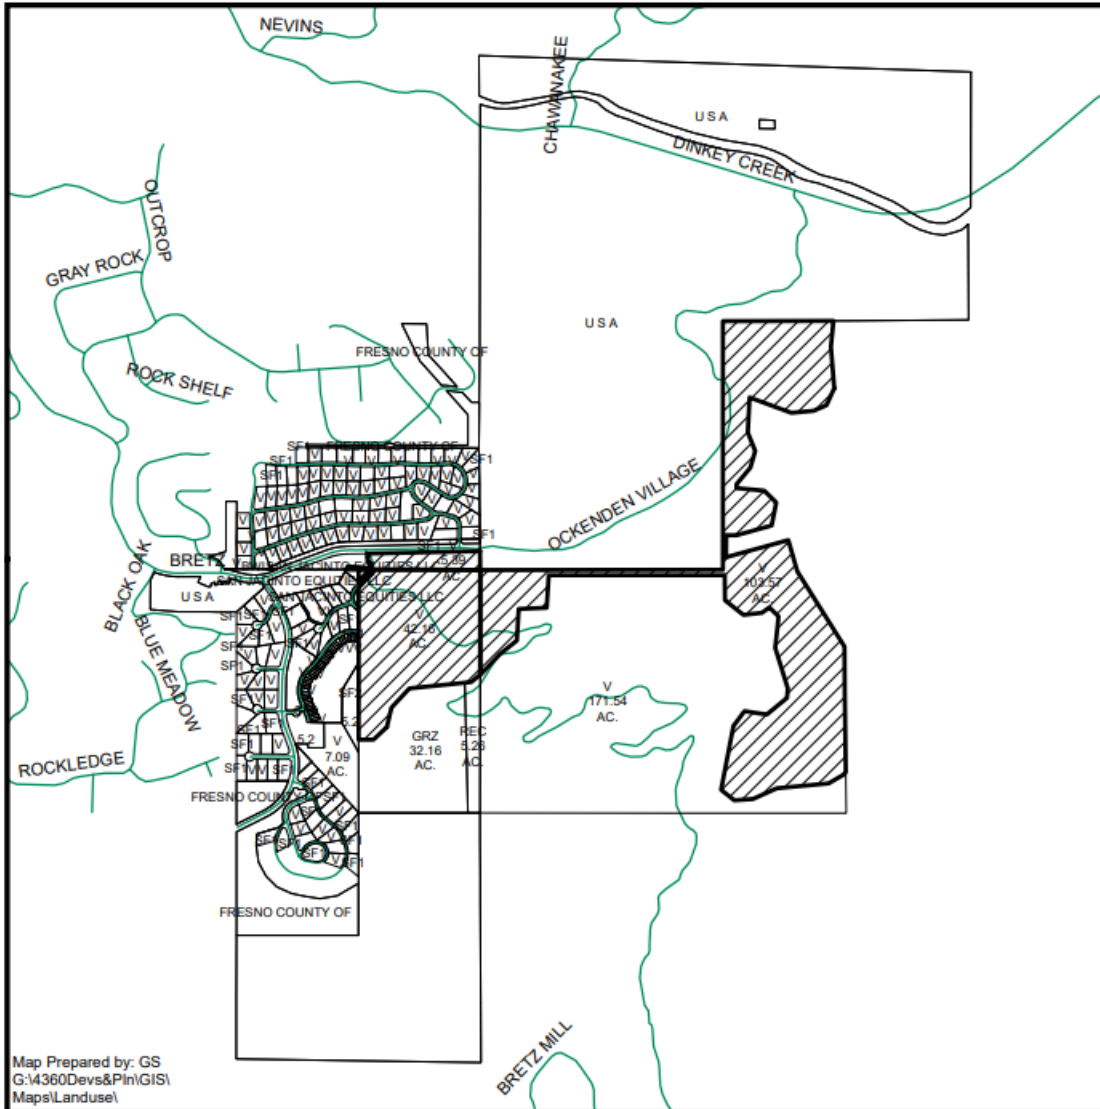

LOCATION MAP

Legend

 Subject Property

TT 5943 EXT 1
STR 7-10/25

EXISTING ZONING MAP

Legend	
	Subject Property
	CM
	AE5
	AL20
	C1
	C3
	R1
	R1A
	R1B
	R1C
	R2
	RC
	RC40
	RE
	TP

TT 5943 EXT 1

EXISTING LAND USE MAP

LEGEND	
AP1	- APARTMENT
GRZ	- GRAZING
REC	- RECREATION
SF1	- SINGLE FAMILY RESIDENCE
V	- VACANT

LEGEND:

 Subject Property

0 425 850 1,700 2,550 3,400 Feet

Department of Public Works and Planning
Development Services Division