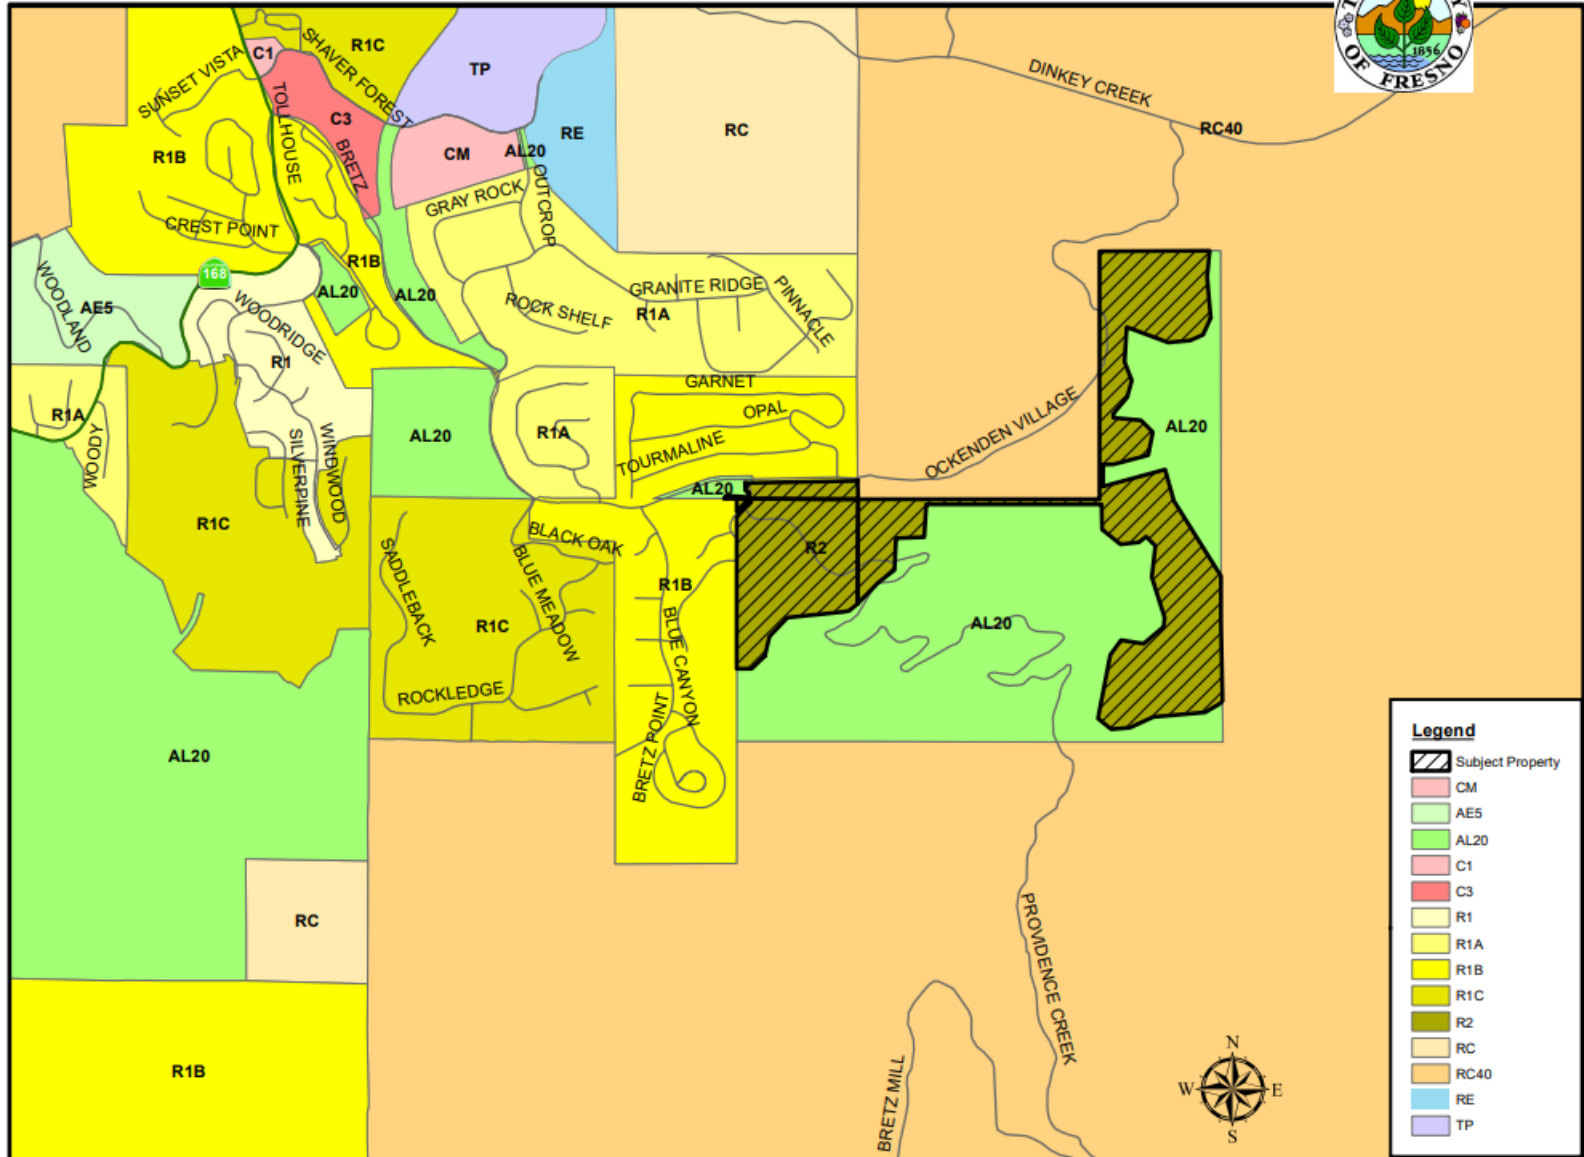

LOCATION MAP

Legend

 Subject Property

TT 5943 EXT 1
STR 7-10/25

EXISTING ZONING MAP

Legend	
	Subject Property
	CM
	AE5
	AL20
	C1
	C3
	R1
	R1A
	R1B
	R1C
	R2
	RC
	RC40
	RE
	TP

TT 5943 EXT 1

EXISTING LAND USE MAP

LEGEND	
AP1	- APARTMENT
GRZ	- GRAZING
REC	- RECREATION
SF1	- SINGLE FAMILY RESIDENCE
V	- VACANT

LEGEND:

 Subject Property

0 425 850 1,700 2,550 3,400 Feet

Department of Public Works and Planning
Development Services Division

Map Prepared by: GS
G:\4360Devs&Plan\GIS\Maps\Landuse\

DEPARTMENT of PUBLIC WORKS and PLANNING
DEVELOPMENT SERVICES & CAPITAL PROJECTS DIVISION

TT 5943 EXT 1