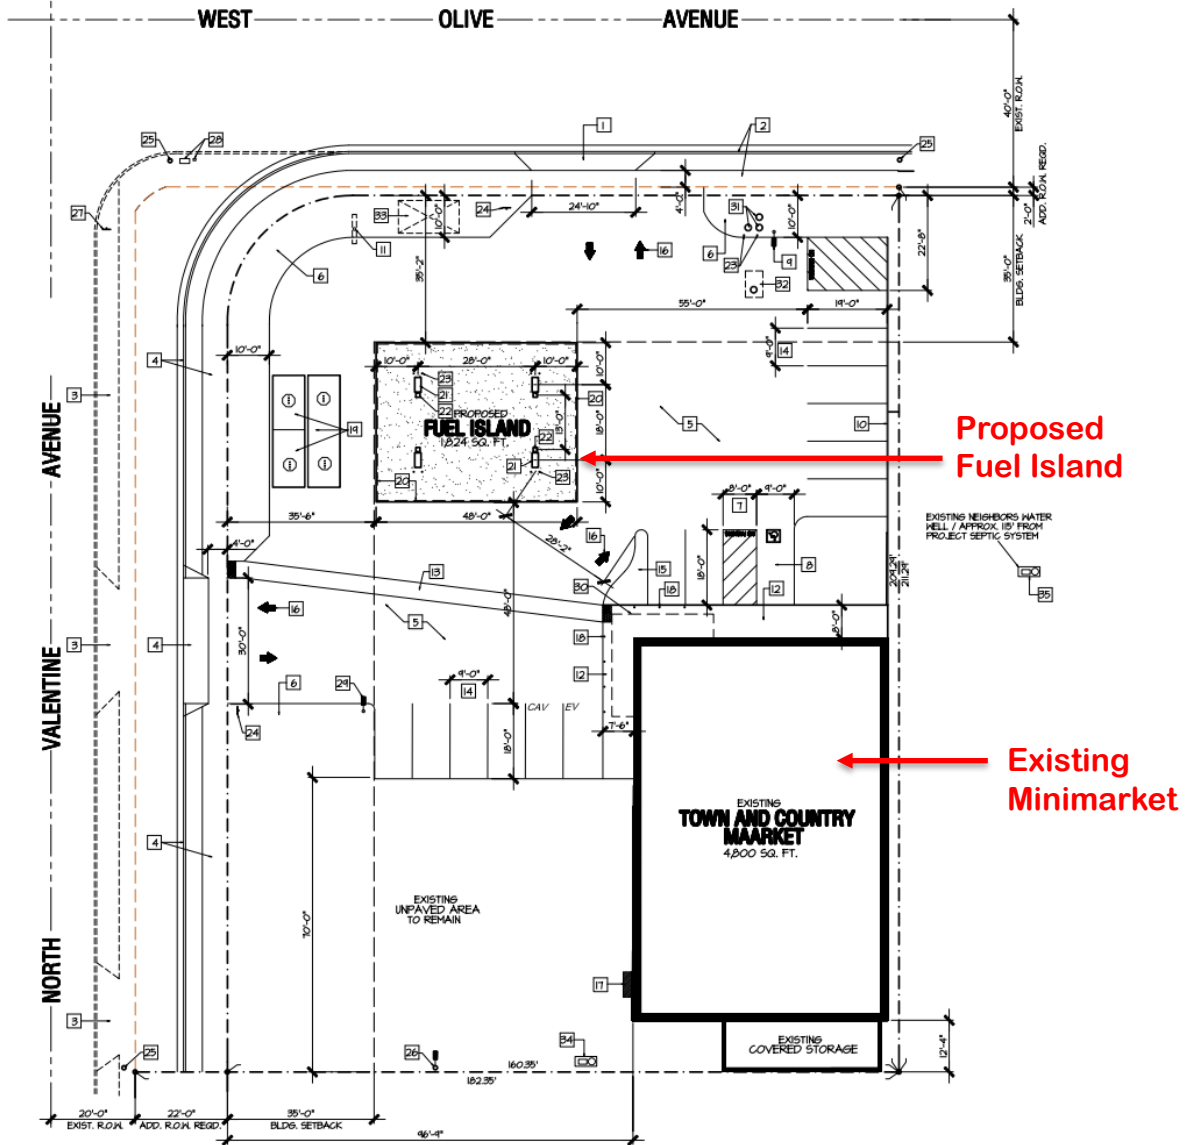

GS

CUP 3636

Legend
📍 3375 W Olive Ave
👤 Sheylas Taqueria

PROJECT SITE

Proposed Fuel Canopy

Olive Avenue

Valentine Avenue

3375 W Olive Ave

100 ft

EXISTING ZONING MAP

EXISTING LAND USE MAP

CUP 3636

LEGEND	
AP1	- APARTMENT
C	- COMMERCIAL
C#	- COMMERCIAL
MHP	- MOBILE HOME PARK
SF#	- SINGLE FAMILY RESIDENCE
V	- VACANT
VIN	- VINEYARD

Legend

-  Subject Property
-  City of Fresno Sphere of Influence

CITY OF FRESNO

Department of Public Works and Planning
Development Services Division

Map Prepared by: GS, J:GISJCH/Landuse1

Proposed Fuel Island

Existing Minimarket

SITE PLAN

**FLOOR PLAN
(FUEL ISLAND)**

ELEVATION

ELEVATION

Encore® 700 S Dispensers

CUP 3636

Legend
📍 3375 W Olive Ave
📍 Sheylas Taqueria

OLIVE Ave.

Google Earth
8/20/2025 9:25

4.17 R

CUP 3636