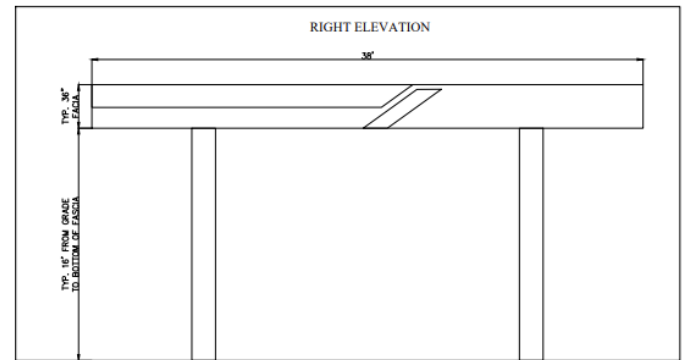

**FLOOR PLAN
(FUEL ISLAND)**

ELEVATION

ELEVATION