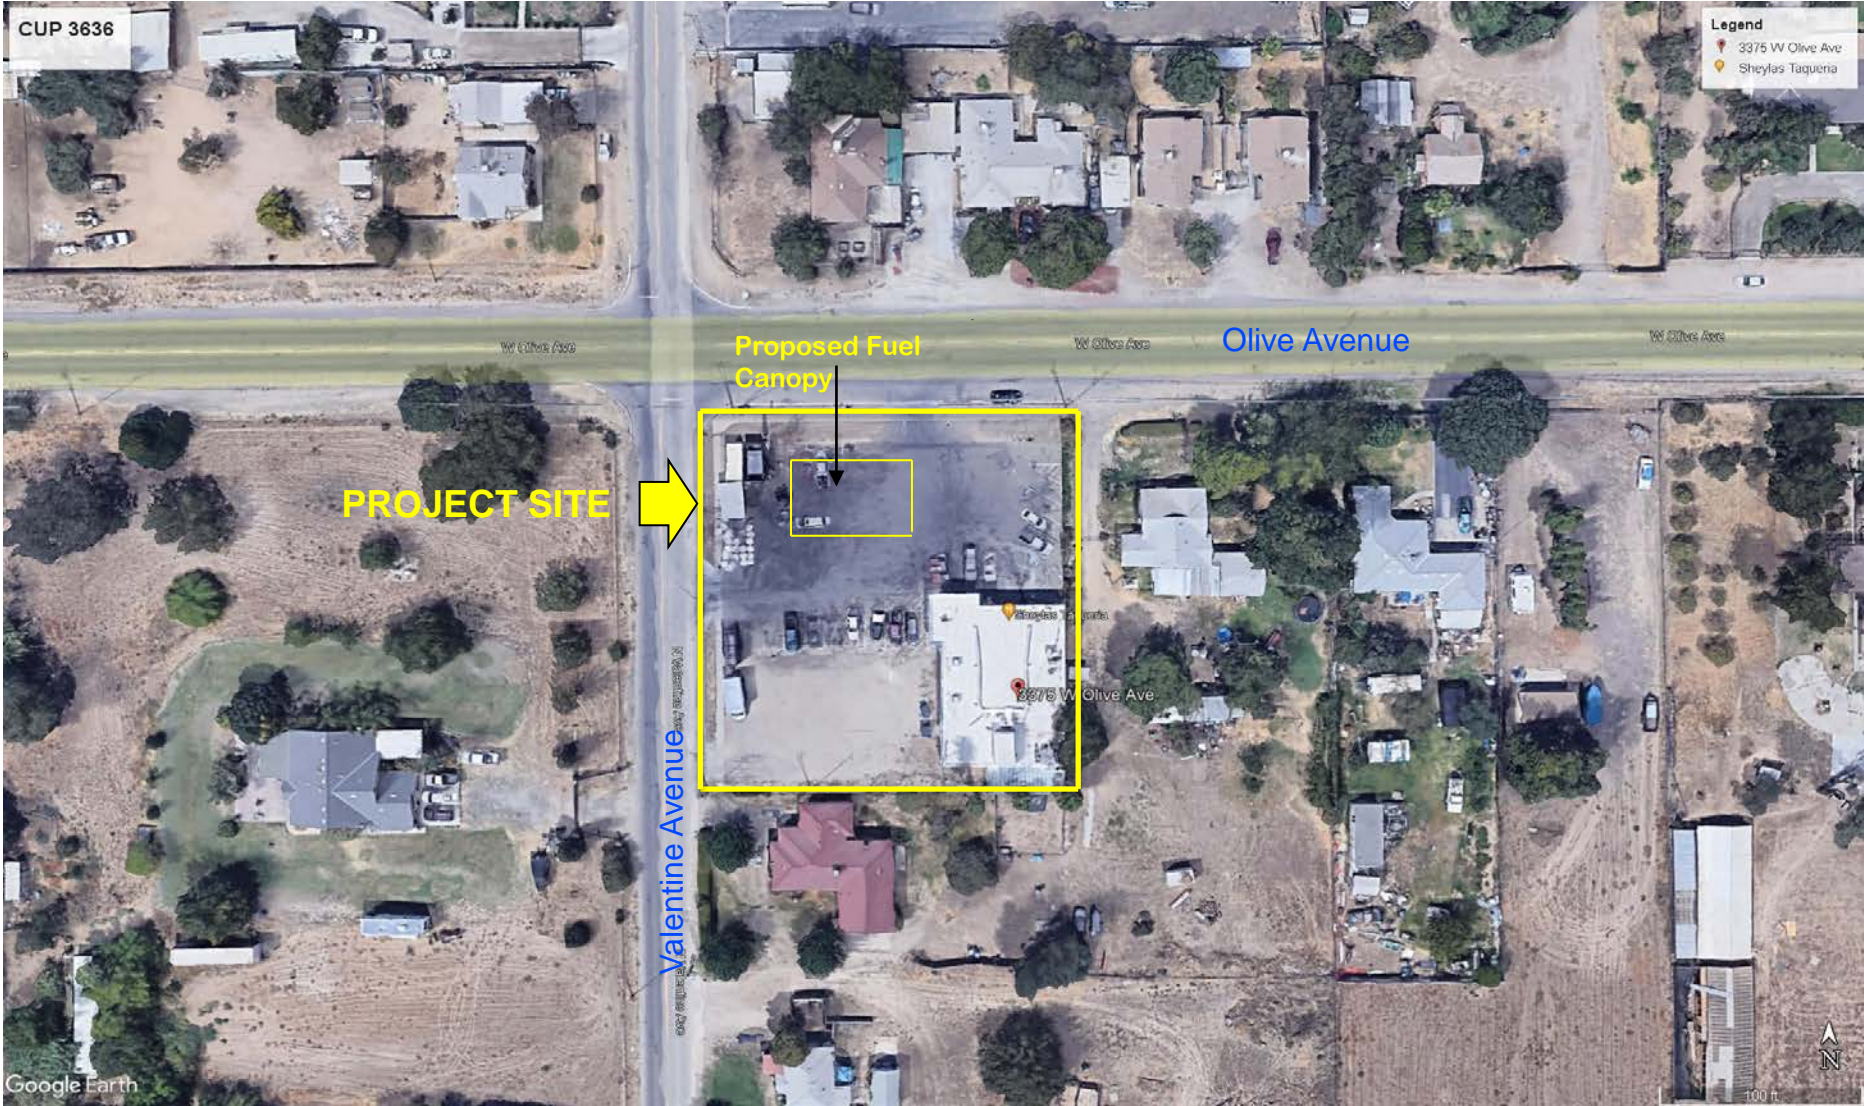

GS

CUP 3636

Legend
📍 3375 W Olive Ave
👤 Sheylas Taqueria

PROJECT SITE

Proposed Fuel Canopy

Olive Avenue

Valentine Avenue

3375 W Olive Ave

100 ft

EXISTING ZONING MAP

EXISTING LAND USE MAP

CUP 3636

LEGEND	
AP1	- APARTMENT
C	- COMMERCIAL
C#	- COMMERCIAL
MHP	- MOBILE HOME PARK
SF#	- SINGLE FAMILY RESIDENCE
V	- VACANT
VIN	- VINEYARD

Legend

-  Subject Property
-  City of Fresno Sphere of Influence

Legend
3375 W Olive Ave
Sheylas Taquena

Location Fuel Canopy

VALENTINE AVE

Google Earth

3.59 ft

Findings	Description	Findings Met
1	Size and shape of parcel is adequate.	YES
2	Streets and highways are adequate for use.	YES
3	No adverse effect on neighborhood.	YES
4	General Plan consistency.	YES
5	Conditions necessary for public health, safety, and general welfare.	YES

CUP 3636

Legend
📍 3375 W Olive Ave
📍 Sheylas Taqueria

PROJECT SITE

Proposed Fuel Canopy

Olive Avenue

Valentine Avenue

3375 W Olive Ave

Sheylas Taqueria