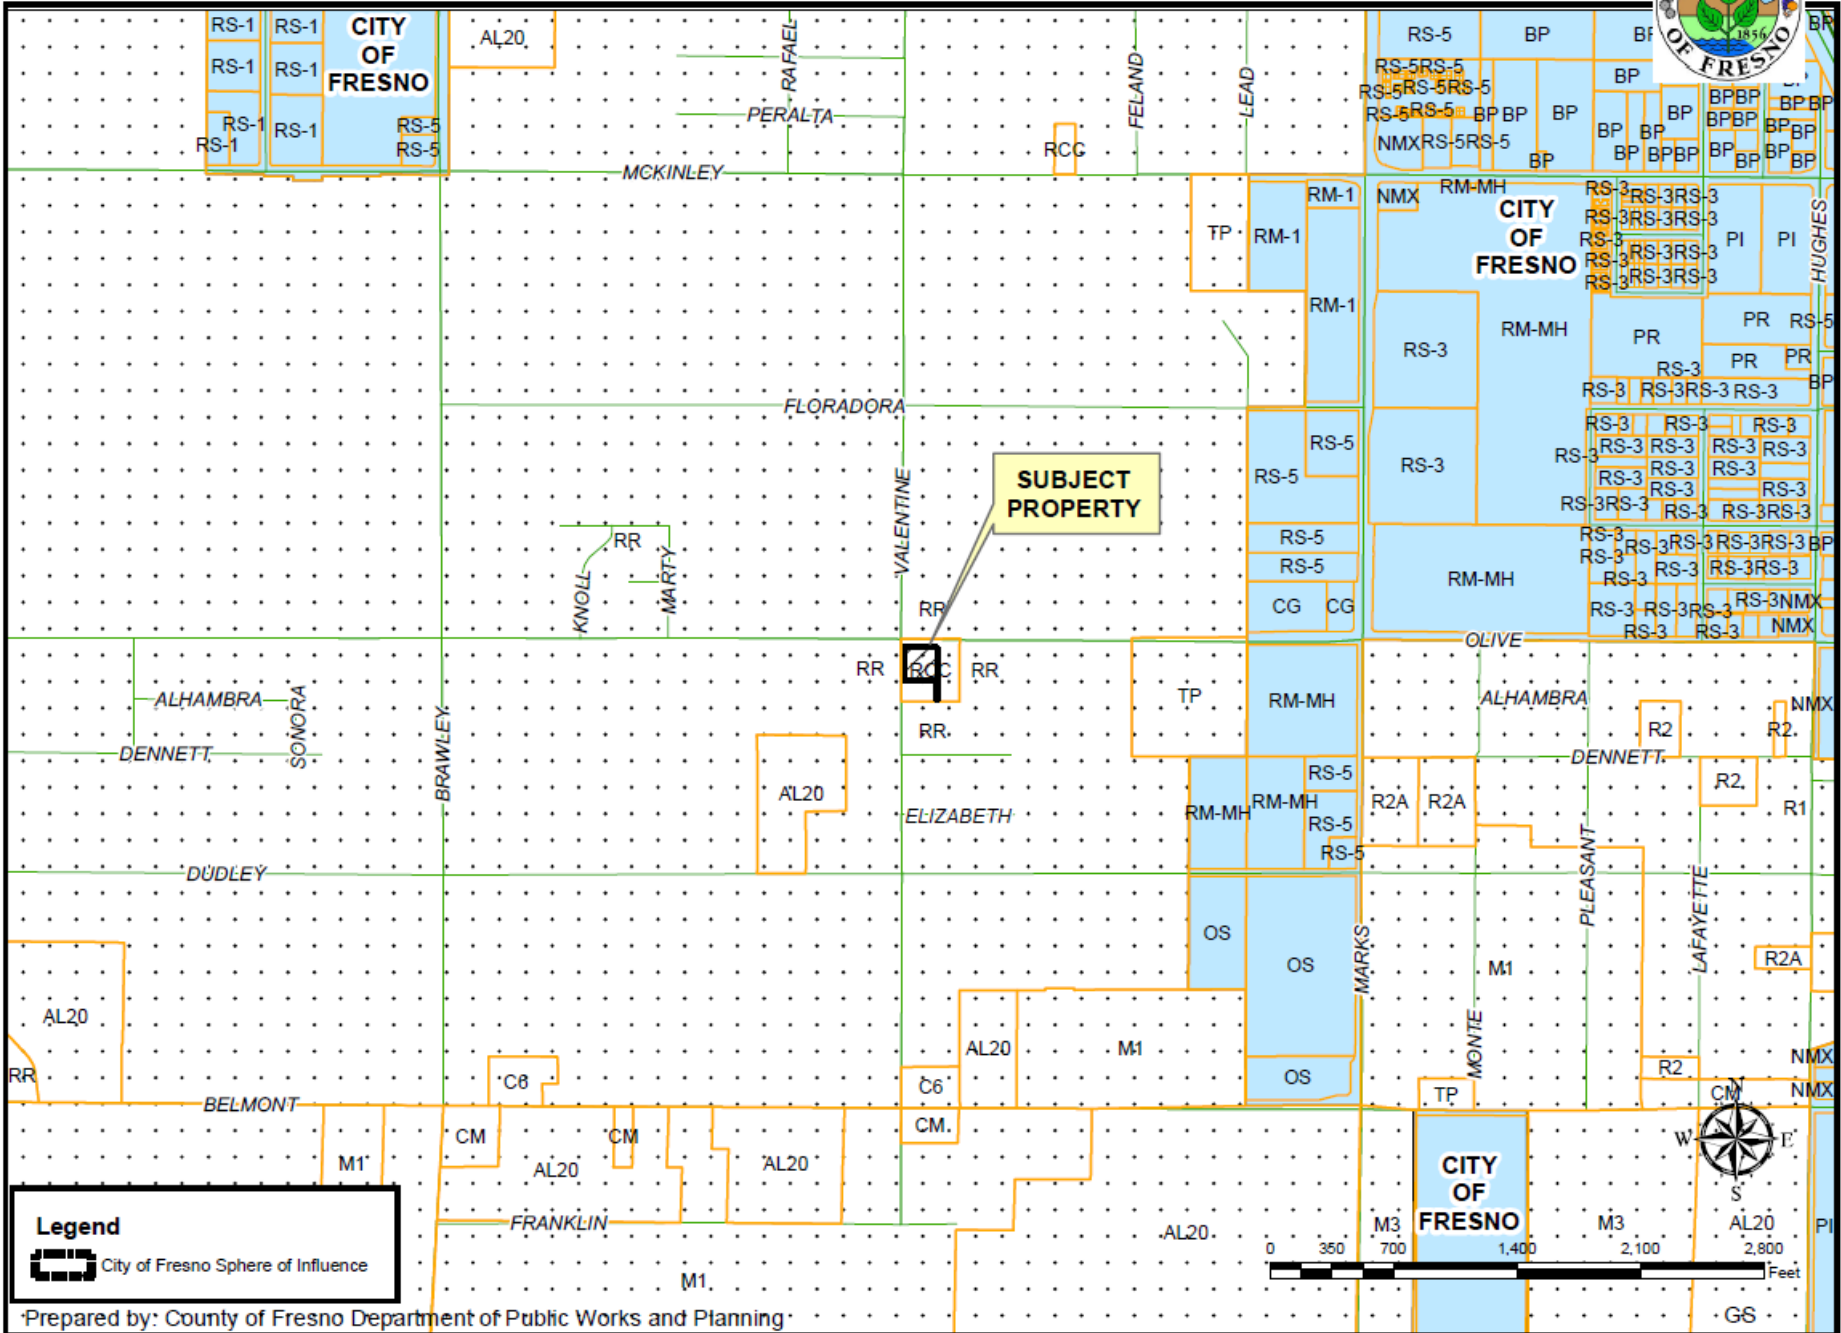

GS

CUP 3636

Legend
📍 3375 W Olive Ave
👤 Sheylas Taqueria

PROJECT SITE

Proposed Fuel Canopy

Olive Avenue

Valentine Avenue

3375 W Olive Ave

100 ft

EXISTING ZONING MAP

EXISTING LAND USE MAP

CUP 3636

LEGEND	
AP1	- APARTMENT
C	- COMMERCIAL
C#	- COMMERCIAL
MHP	- MOBILE HOME PARK
SF#	- SINGLE FAMILY RESIDENCE
V	- VACANT
VIN	- VINEYARD

Legend

-  Subject Property
-  City of Fresno Sphere of Influence

Legend
3375 W Olive Ave
Sheylas Taquena

Location Fuel Canopy

VALENTINE AVE

Google Earth

3.59 ft

Findings	Description	Findings Met
1	Size and shape of parcel is adequate.	YES
2	Streets and highways are adequate for use.	YES
3	No adverse effect on neighborhood.	YES
4	General Plan consistency.	YES
5	Conditions necessary for public health, safety, and general welfare.	YES

Write a description for your map.

Legend

- Family Dollar
- KFC