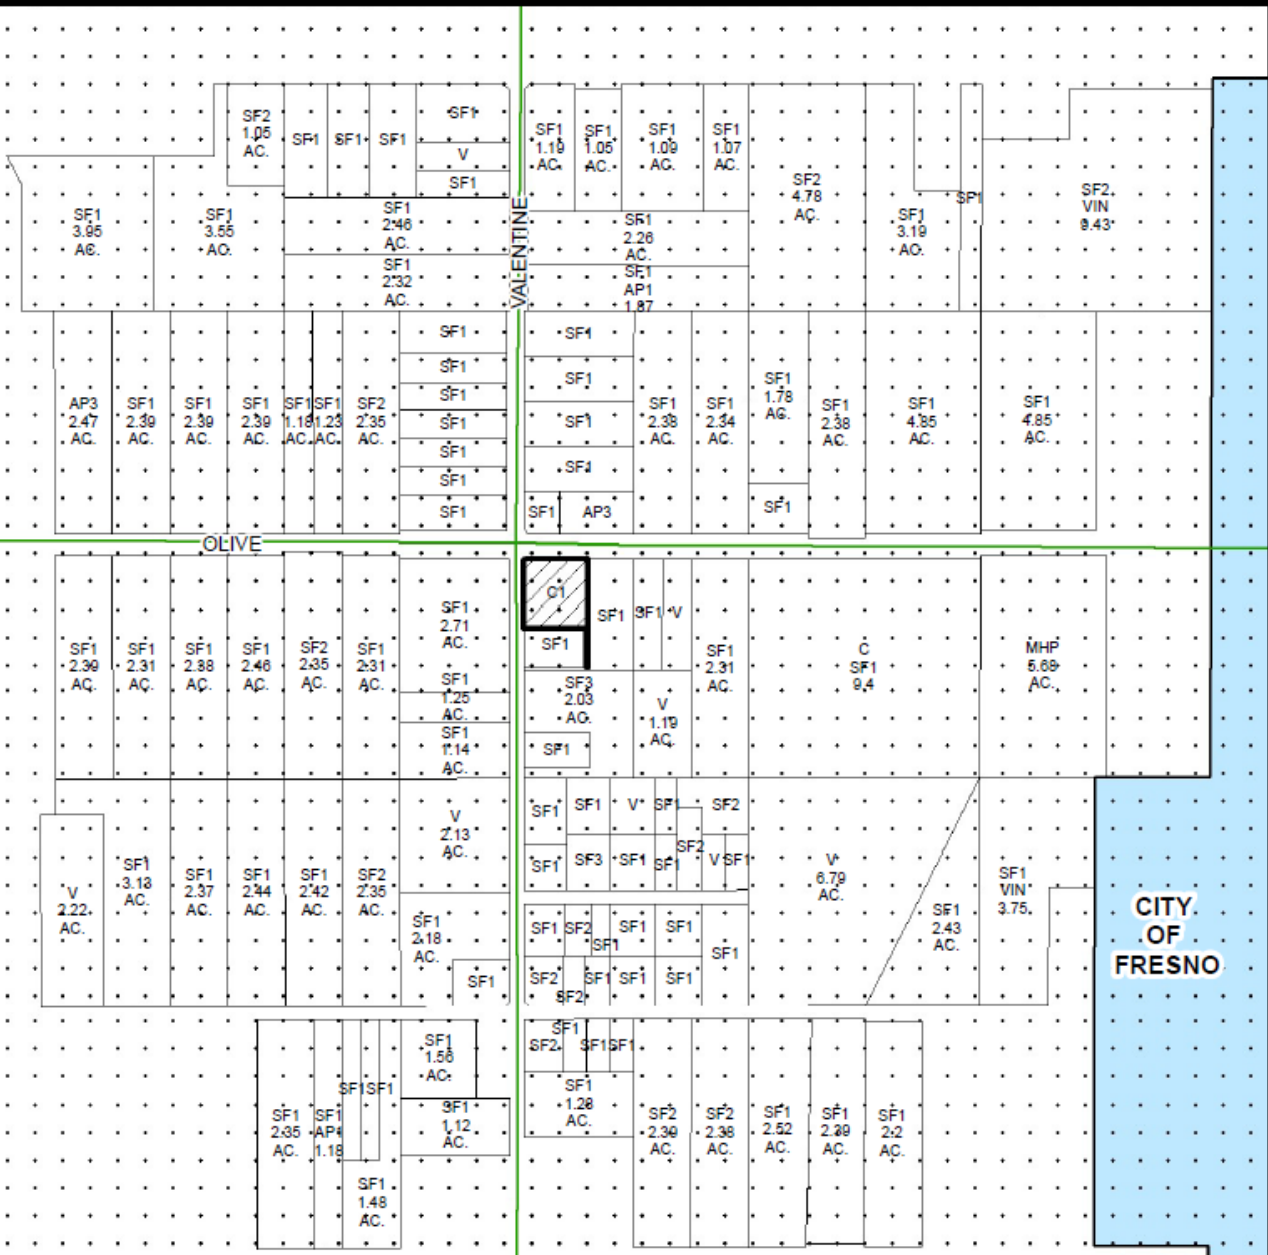

GS

CUP 3636

Legend
📍 3375 W Olive Ave
👤 Sheylas Taqueria

PROJECT SITE

Proposed Fuel Canopy

Olive Avenue

Valentine Avenue

3375 W Olive Ave

100 ft

EXISTING ZONING MAP

EXISTING LAND USE MAP

CUP 3636

LEGEND	
AP1	- APARTMENT
C	- COMMERCIAL
C#	- COMMERCIAL
MHP	- MOBILE HOME PARK
SF#	- SINGLE FAMILY RESIDENCE
V	- VACANT
VIN	- VINEYARD

Legend

-  Subject Property
-  City of Fresno Sphere of Influence

ELEVATION

Encore® 700 S Dispensers

CUP 3636

Legend
📍 3375 W Olive Ave
📍 Sheylas Taqueria

OLIVE Ave.

Google Earth
8/20/2025 9:25

4.17 R

CUP 3636

Legend
3375 W Olive Ave
Sheylas Taquena

Location Fuel Canopy

VALENTINE AVE

Google Earth

3.59 ft

Findings	Description	Findings Met
1	Size and shape of parcel is adequate.	YES
2	Streets and highways are adequate for use.	YES
3	No adverse effect on neighborhood.	YES
4	General Plan consistency.	YES
5	Conditions necessary for public health, safety, and general welfare.	YES