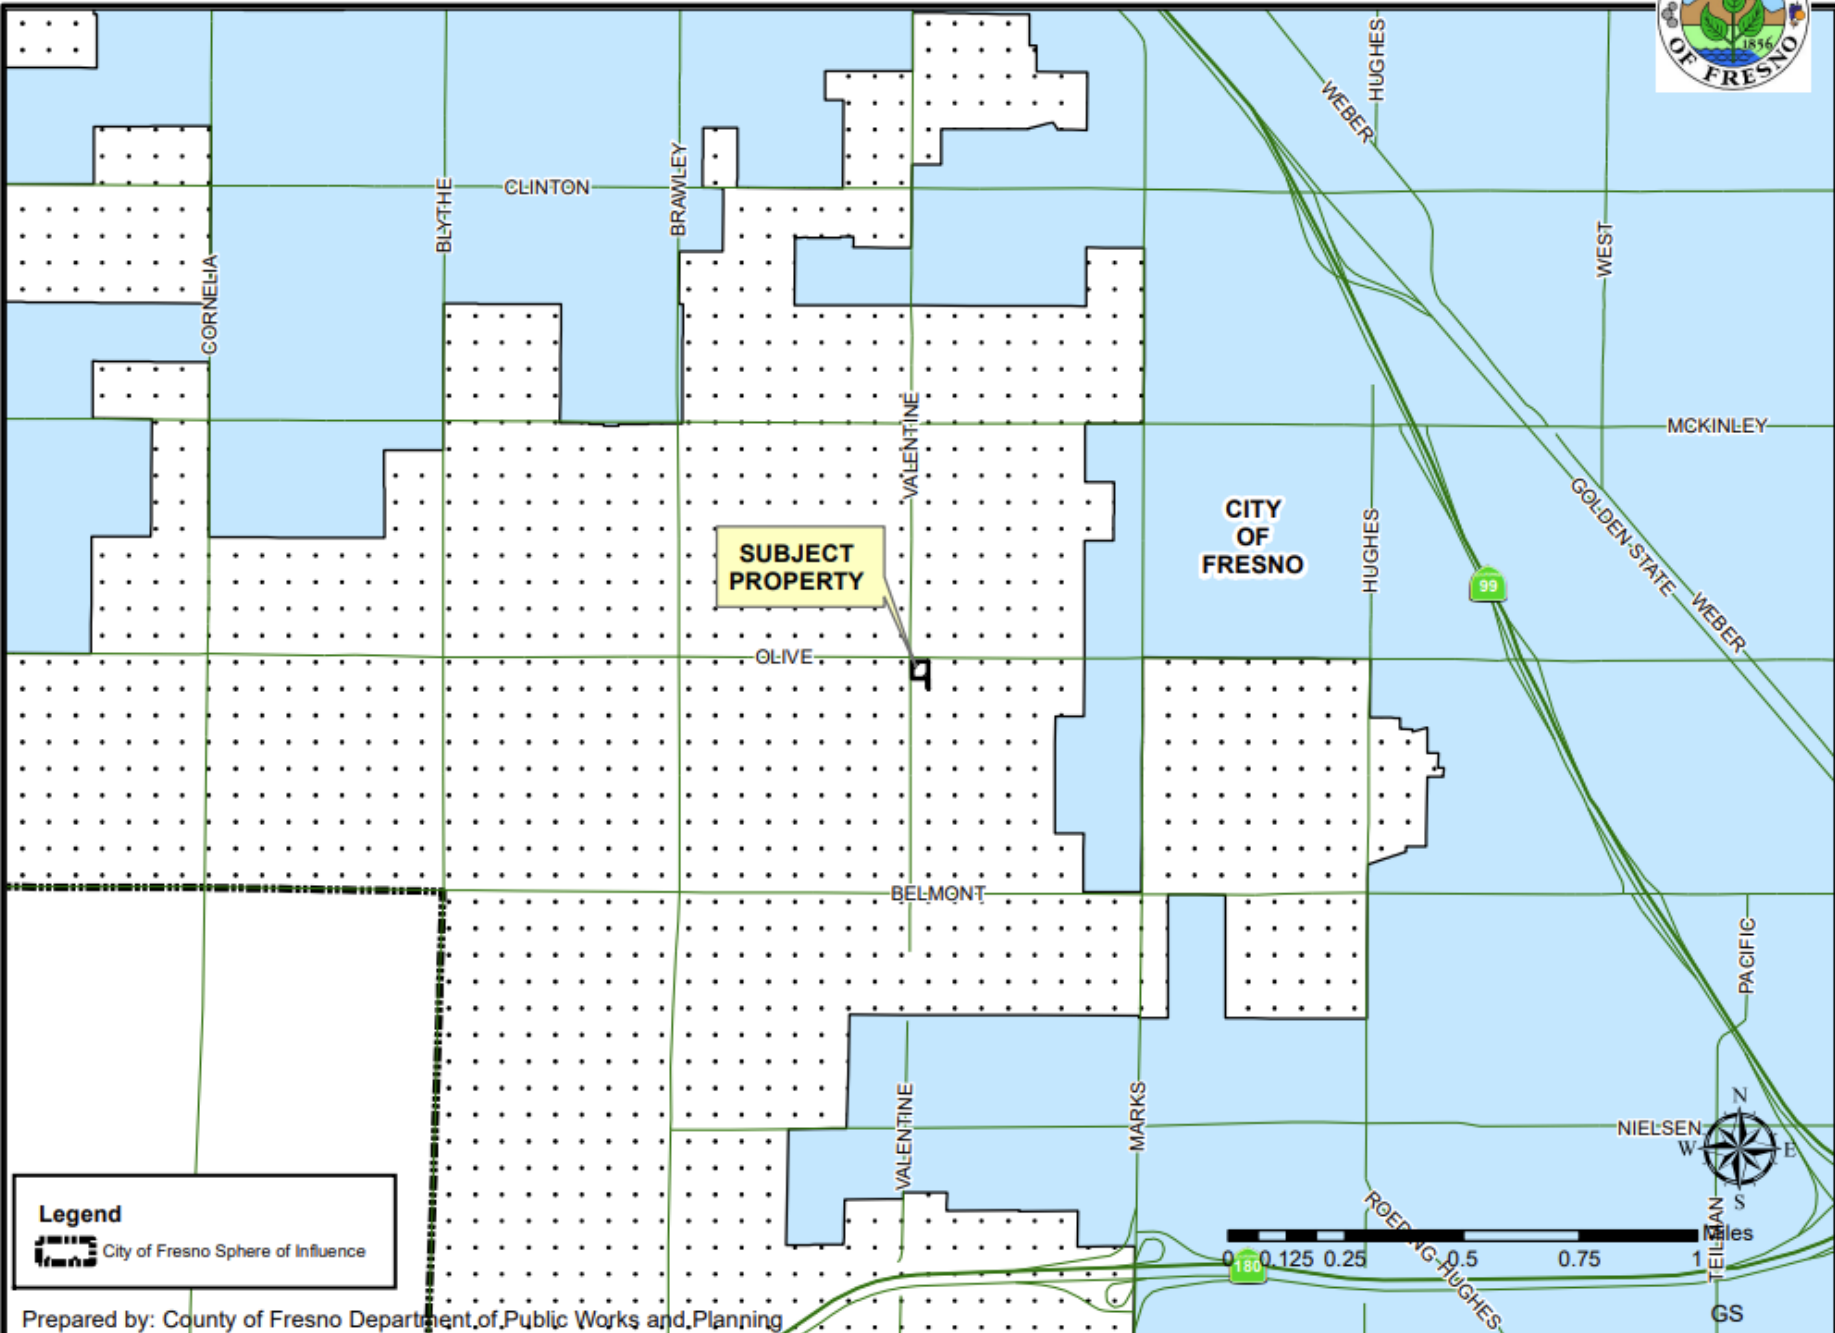

DEPARTMENT of PUBLIC WORKS and PLANNING DEVELOPMENT SERVICES DIVISION

LOCATION MAP

Legend

 City of Fresno Sphere of Influence

Scale: 0 0.125 0.25 0.5 0.75 1 Miles

Compass rose showing North (N), South (S), East (E), and West (W).

GS

CUP 3636

Legend
📍 3375 W Olive Ave
👤 Sheylas Taqueria

PROJECT SITE

Proposed Fuel Canopy

Olive Avenue

Valentine Avenue

3375 W Olive Ave

Legend
3375 W Olive Ave
Sheylas Taquena

Location Fuel Canopy

VALENTINE AVE

Google Earth

3.59 ft

Findings	Description	Findings Met
1	Size and shape of parcel is adequate.	YES
2	Streets and highways are adequate for use.	YES
3	No adverse effect on neighborhood.	YES
4	General Plan consistency.	YES
5	Conditions necessary for public health, safety, and general welfare.	YES

Write a description for your map.

Legend

- Family Dollar
- KFC