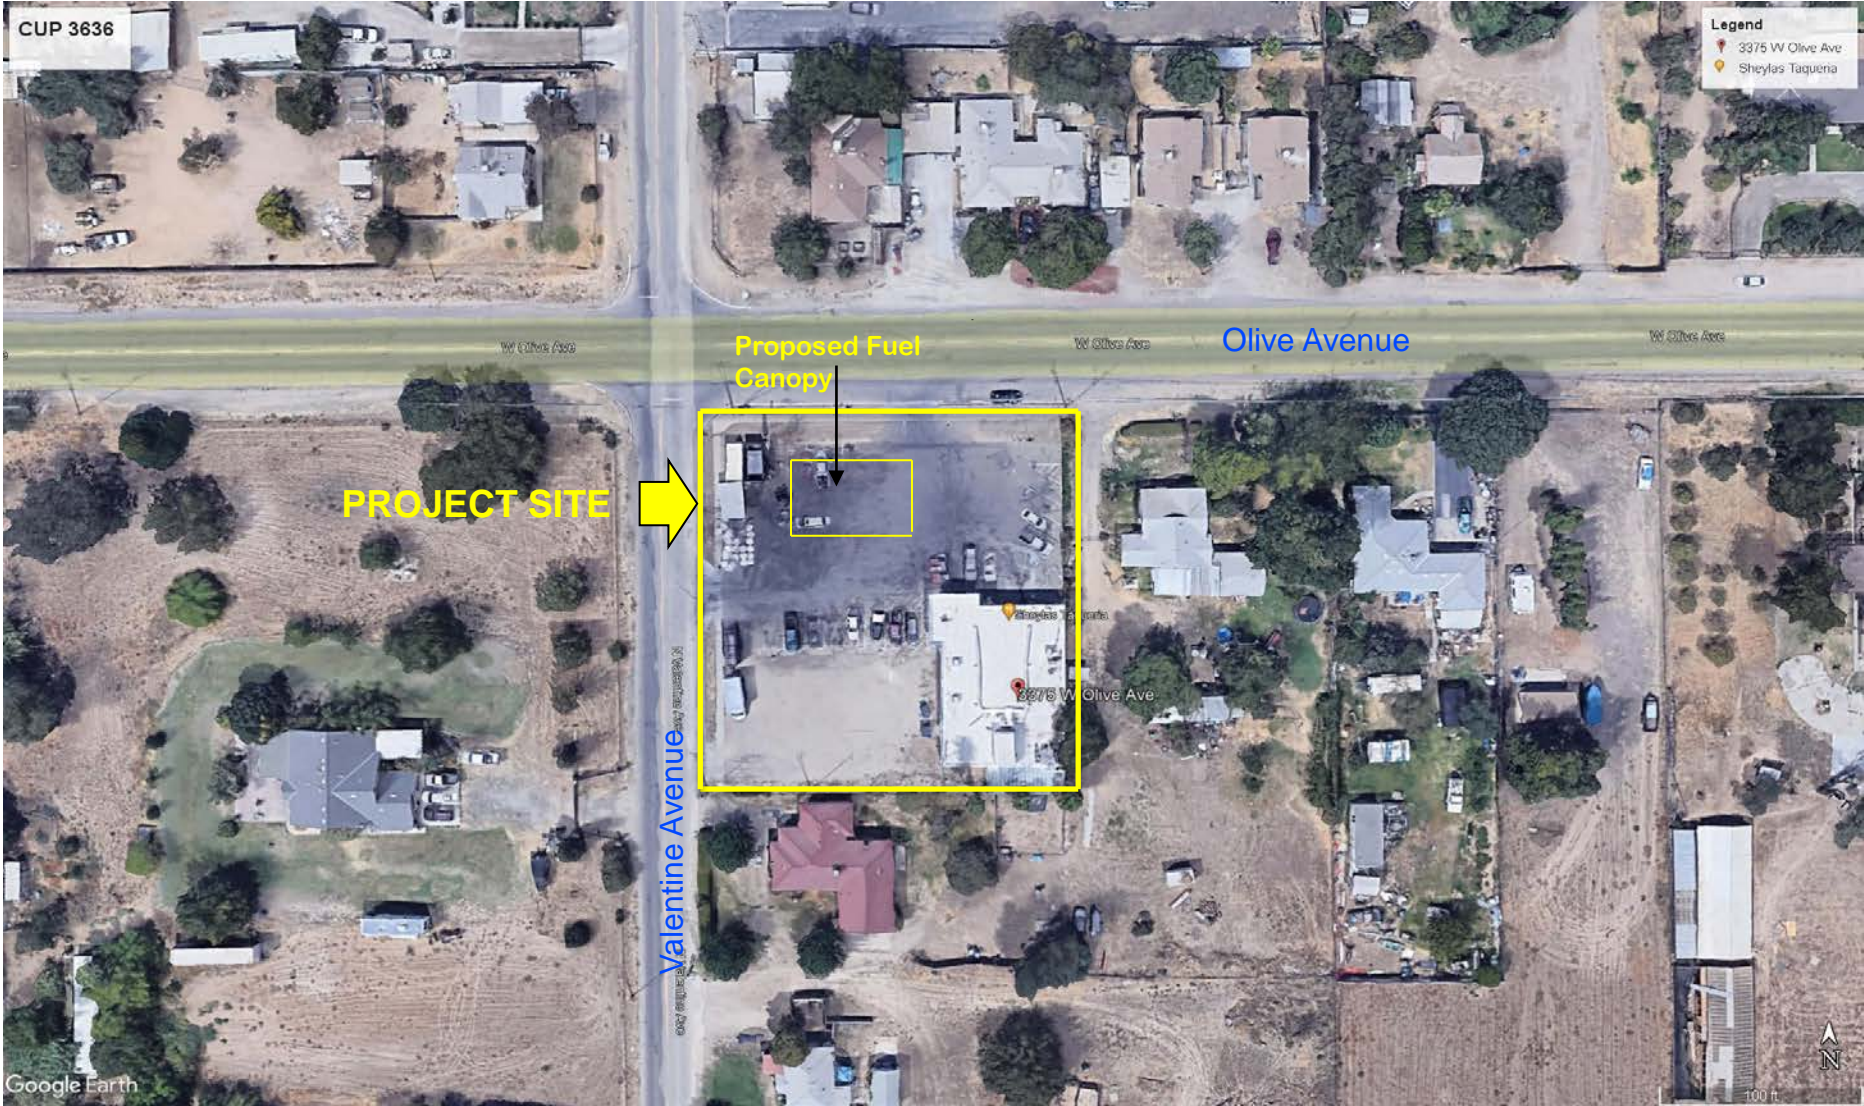

Findings	Description	Findings Met
1	Size and shape of parcel is adequate.	YES
2	Streets and highways are adequate for use.	YES
3	No adverse effect on neighborhood.	YES
4	General Plan consistency.	YES
5	Conditions necessary for public health, safety, and general welfare.	YES

CUP 3636

Legend
📍 3375 W Olive Ave
📍 Sheylas Taqueria

PROJECT SITE

Proposed Fuel Canopy

Olive Avenue

Valentine Avenue

3375 W Olive Ave

Sheylas Taqueria

Google Earth

100 ft