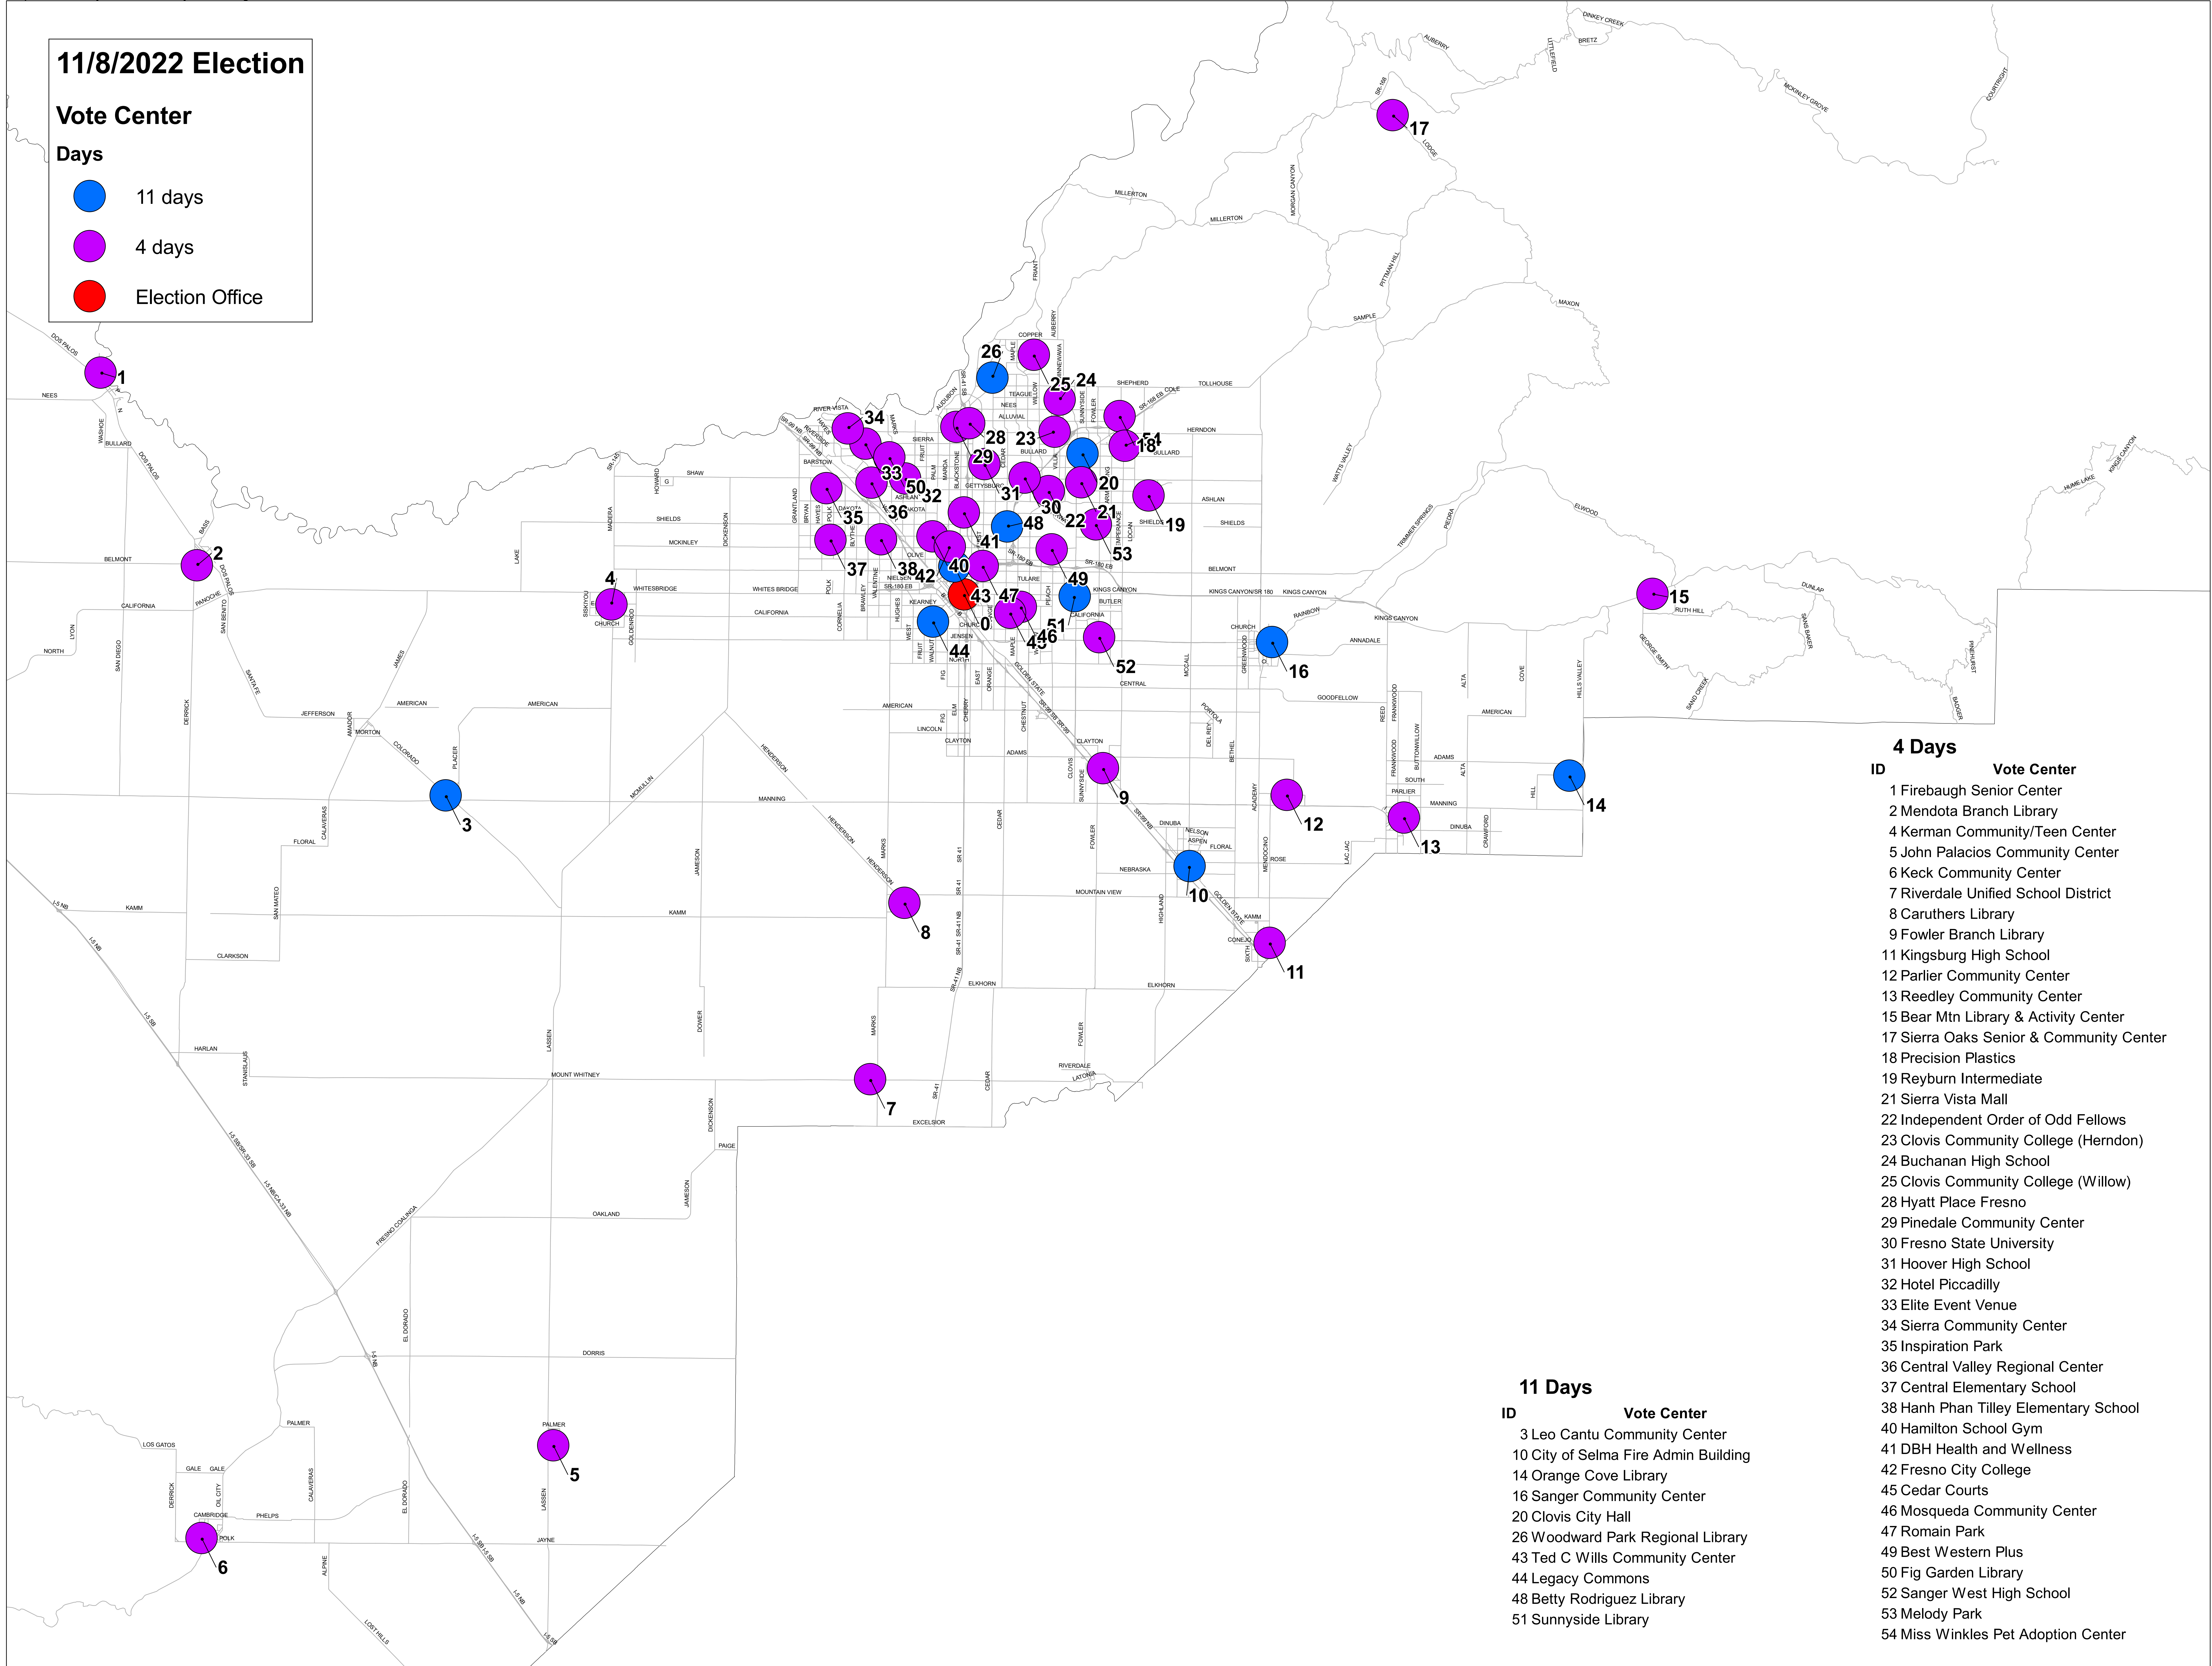

11/8/2022 Election

Vote Center

Days

- 11 days
- 4 days
- Election Office

- 4 Days**
- | ID | Vote Center |
|----|---------------------------------------|
| 1 | Firebaugh Senior Center |
| 2 | Mendota Branch Library |
| 4 | Kerman Community/Teen Center |
| 5 | John Palacios Community Center |
| 6 | Keck Community Center |
| 7 | Riverdale Unified School District |
| 8 | Caruthers Library |
| 9 | Fowler Branch Library |
| 11 | Kingsburg High School |
| 12 | Parlier Community Center |
| 13 | Reedley Community Center |
| 15 | Bear Mtn Library & Activity Center |
| 17 | Sierra Oaks Senior & Community Center |
| 18 | Precision Plastics |
| 19 | Reyburn Intermediate |
| 21 | Sierra Vista Mall |
| 22 | Independent Order of Odd Fellows |
| 23 | Clovis Community College (Herndon) |
| 24 | Buchanan High School |
| 25 | Clovis Community College (Willow) |
| 28 | Hyatt Place Fresno |
| 29 | Pinedale Community Center |
| 30 | Fresno State University |
| 31 | Hoover High School |
| 32 | Hotel Piccadilly |
| 33 | Elite Event Venue |
| 34 | Sierra Community Center |
| 35 | Inspiration Park |
| 36 | Central Valley Regional Center |
| 37 | Central Elementary School |
| 38 | Hanh Phan Tilley Elementary School |
| 40 | Hamilton School Gym |
| 41 | DBH Health and Wellness |
| 42 | Fresno City College |
| 45 | Cedar Courts |
| 46 | Mosqueda Community Center |
| 47 | Romain Park |
| 49 | Best Western Plus |
| 50 | Fig Garden Library |
| 52 | Sanger West High School |
| 53 | Melody Park |
| 54 | Miss Winkles Pet Adoption Center |

- 11 Days**
- | ID | Vote Center |
|----|-----------------------------------|
| 3 | Leo Cantu Community Center |
| 10 | City of Selma Fire Admin Building |
| 14 | Orange Cove Library |
| 16 | Sanger Community Center |
| 20 | Clovis City Hall |
| 26 | Woodward Park Regional Library |
| 43 | Ted C Wills Community Center |
| 44 | Legacy Commons |
| 48 | Betty Rodriguez Library |
| 51 | Sunnyside Library |

County Map - November 2022 Vote Centers