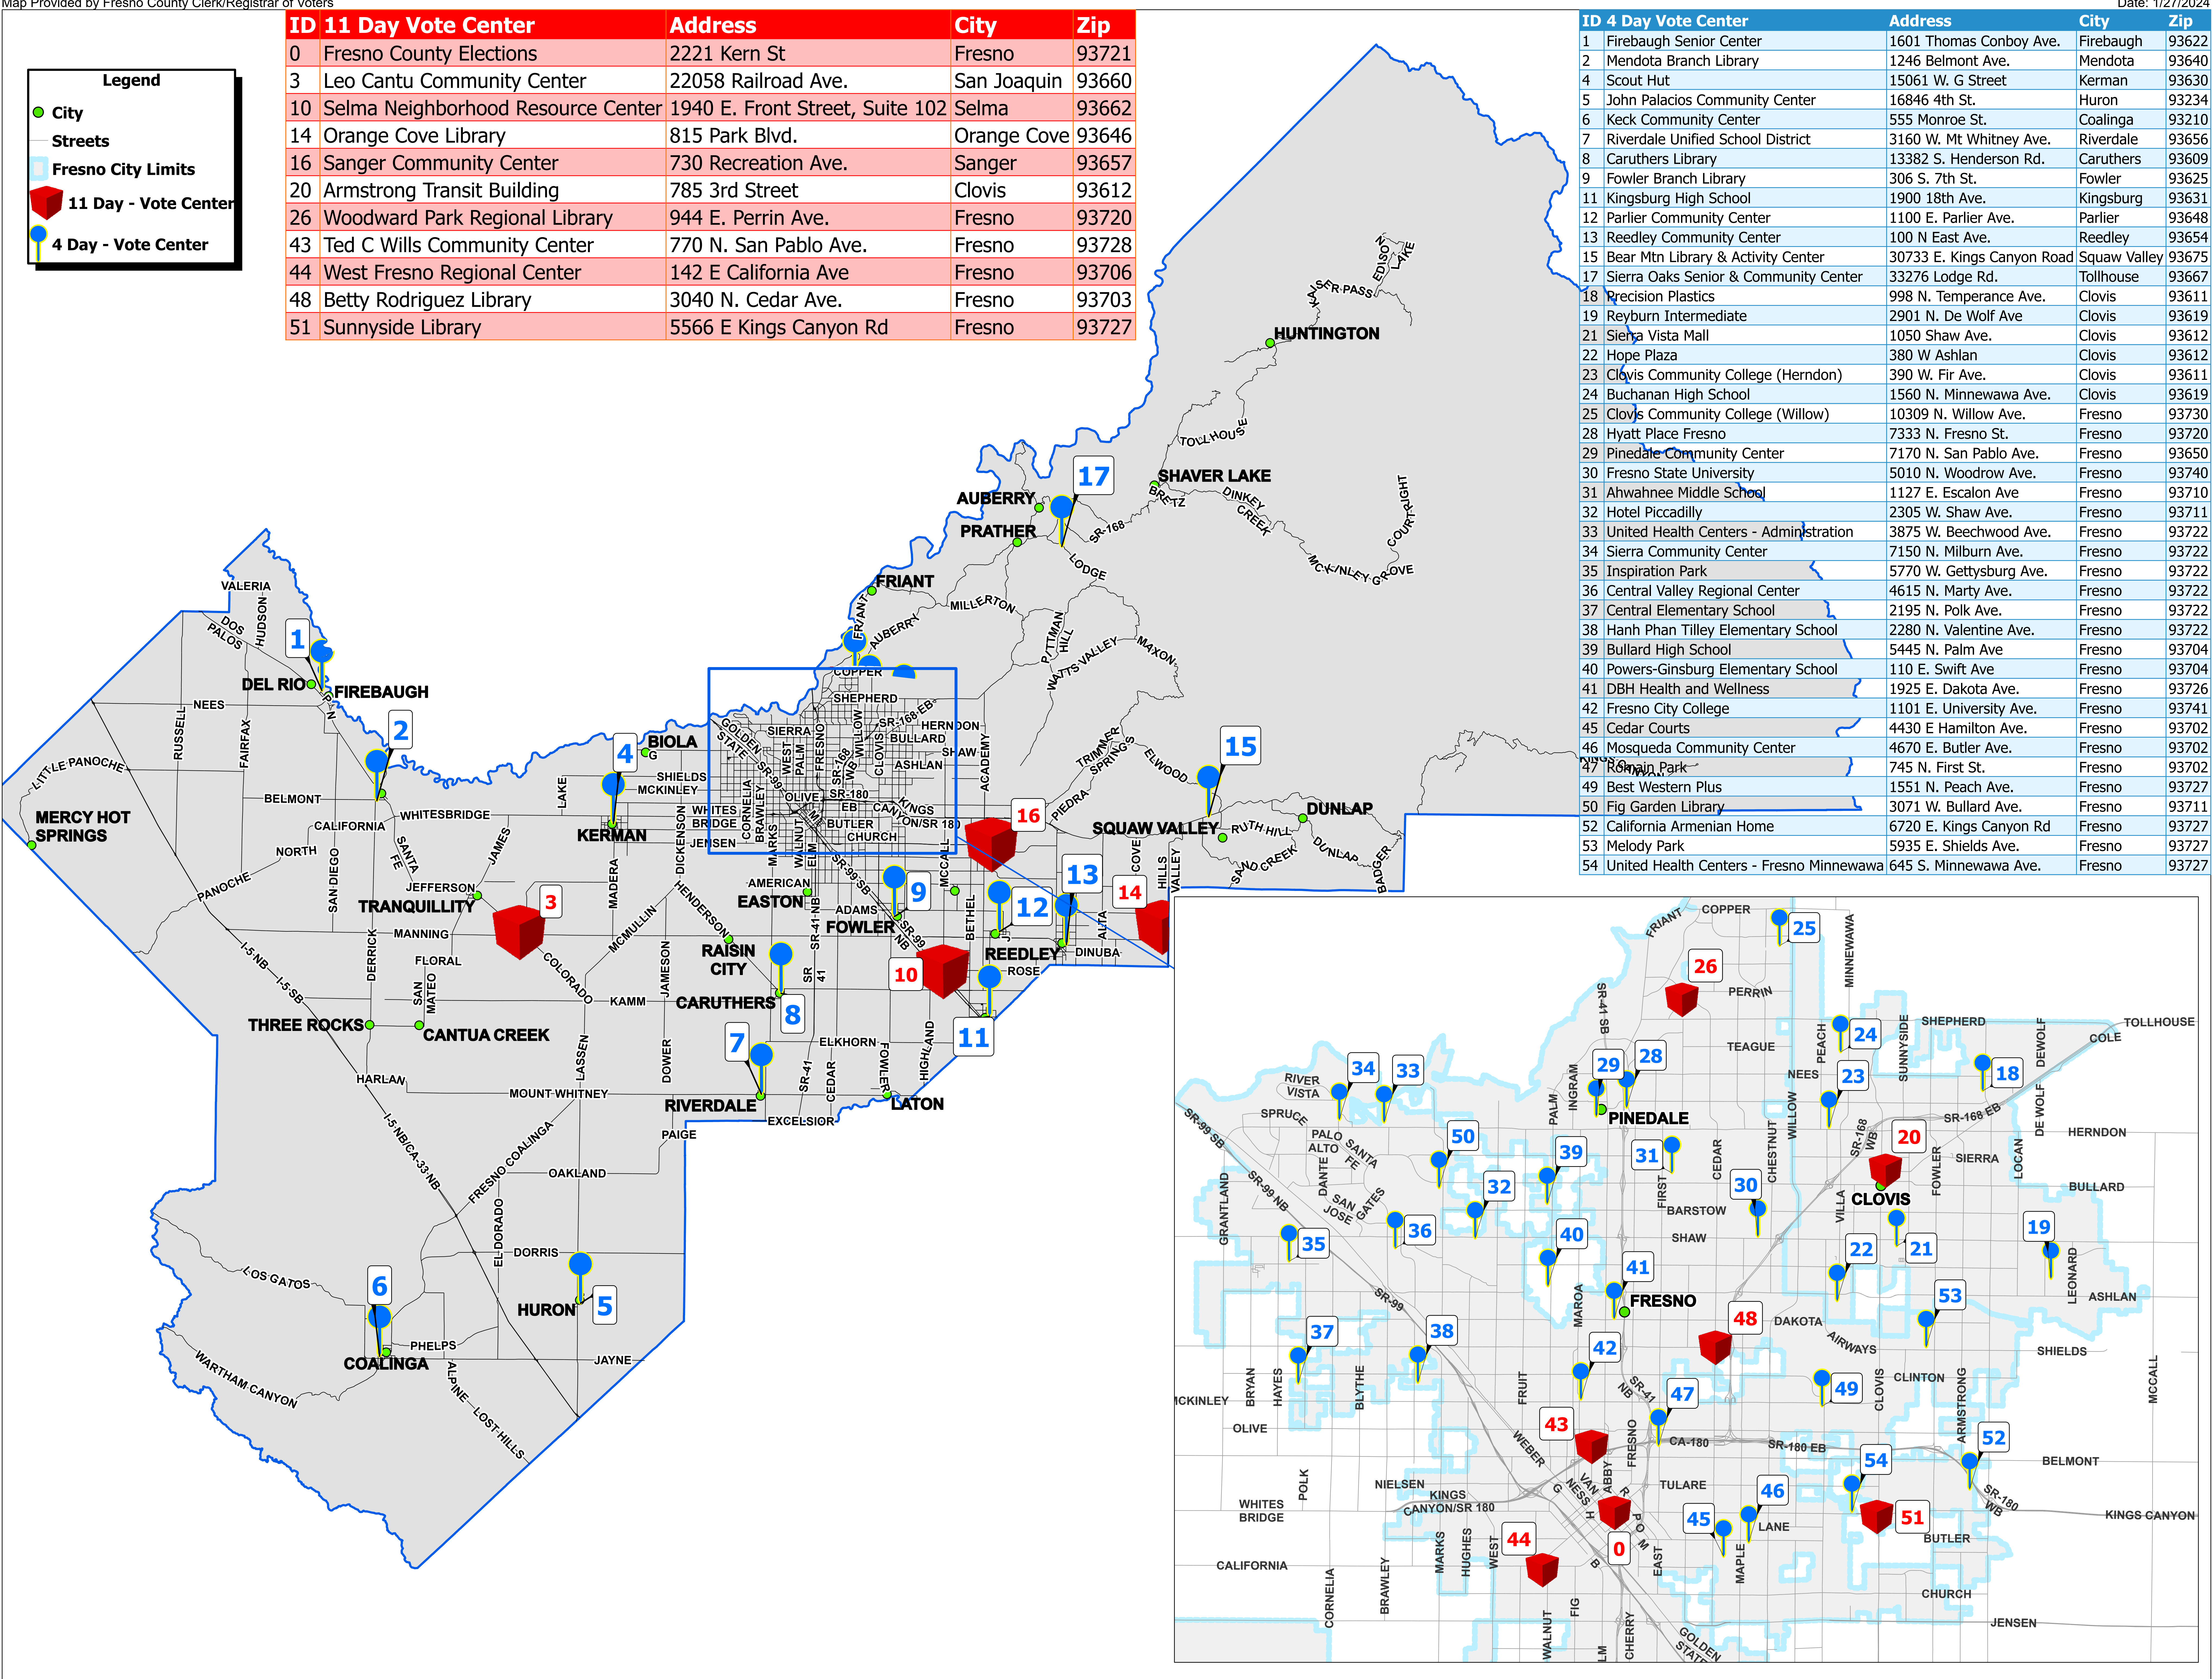

ID	11 Day Vote Center	Address	City	Zip
0	Fresno County Elections	2221 Kern St	Fresno	93721
3	Leo Cantu Community Center	22058 Railroad Ave.	San Joaquin	93660
10	Selma Neighborhood Resource Center	1940 E. Front Street, Suite 102	Selma	93662
14	Orange Cove Library	815 Park Blvd.	Orange Cove	93646
16	Sanger Community Center	730 Recreation Ave.	Sanger	93657
20	Armstrong Transit Building	785 3rd Street	Clovis	93612
26	Woodward Park Regional Library	944 E. Perrin Ave.	Fresno	93720
43	Ted C Wills Community Center	770 N. San Pablo Ave.	Fresno	93728
44	West Fresno Regional Center	142 E California Ave	Fresno	93706
48	Betty Rodriguez Library	3040 N. Cedar Ave.	Fresno	93703
51	Sunnyside Library	5566 E Kings Canyon Rd	Fresno	93727

March 5, 2024 Consolidated Pres. Primary Election Vote Centers